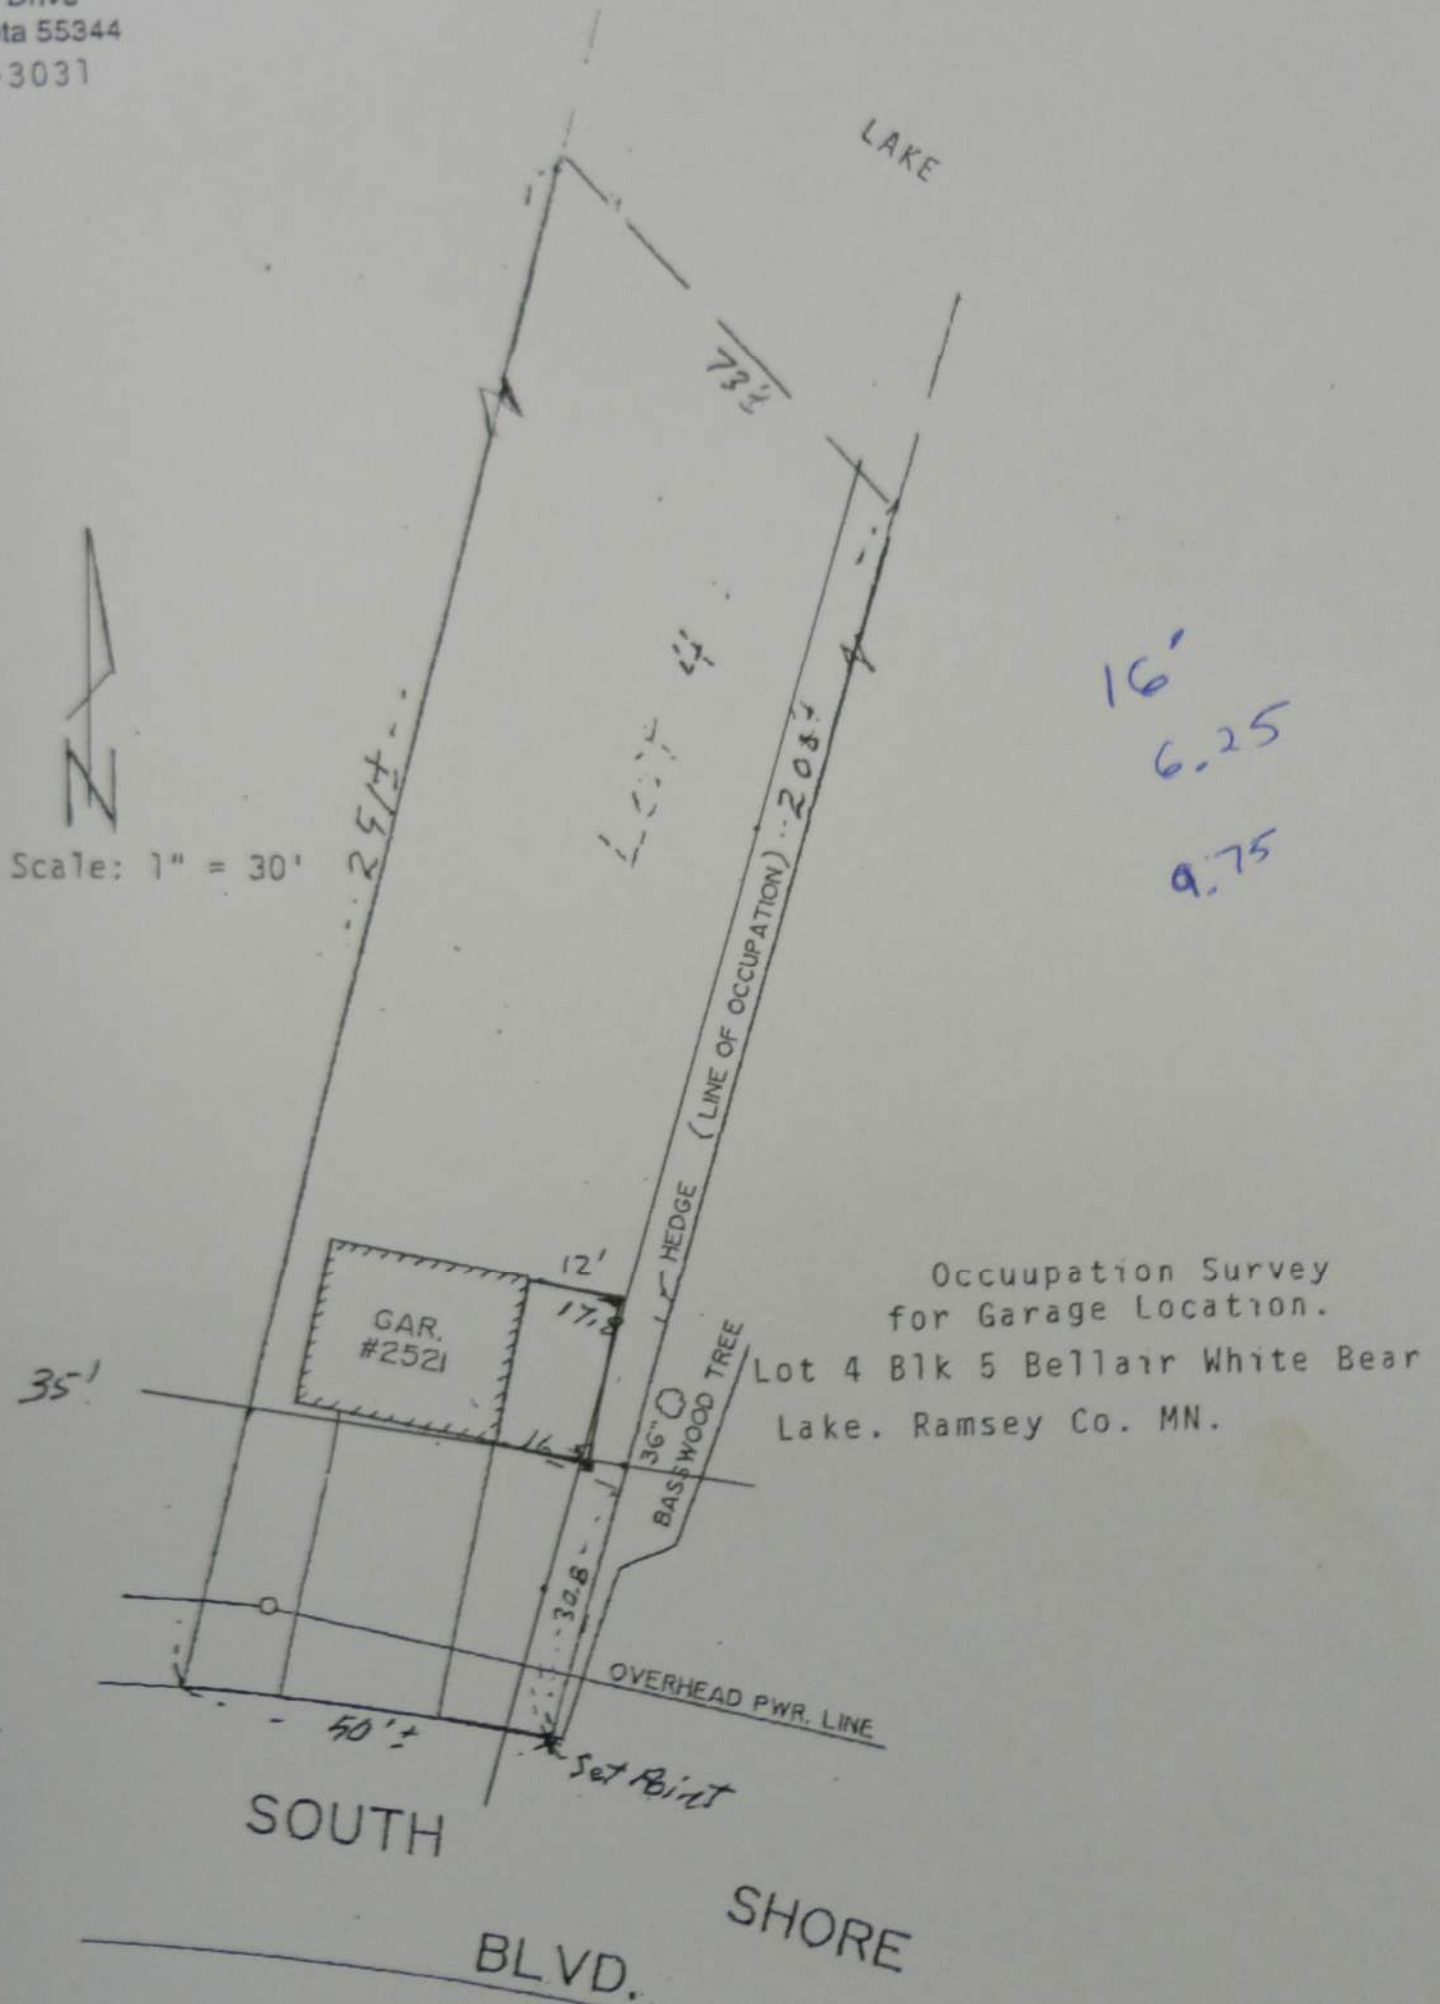

2521 S. Shore Blvd.

6440 Flying Cloud Drive
Eden Prairie, Minnesota 55344
(952) 941-3031

June 9 2009

Occupation Survey
for Garage Location.
Lot 4 Blk 5 Bellair White Bear
Lake, Ramsey Co. MN.