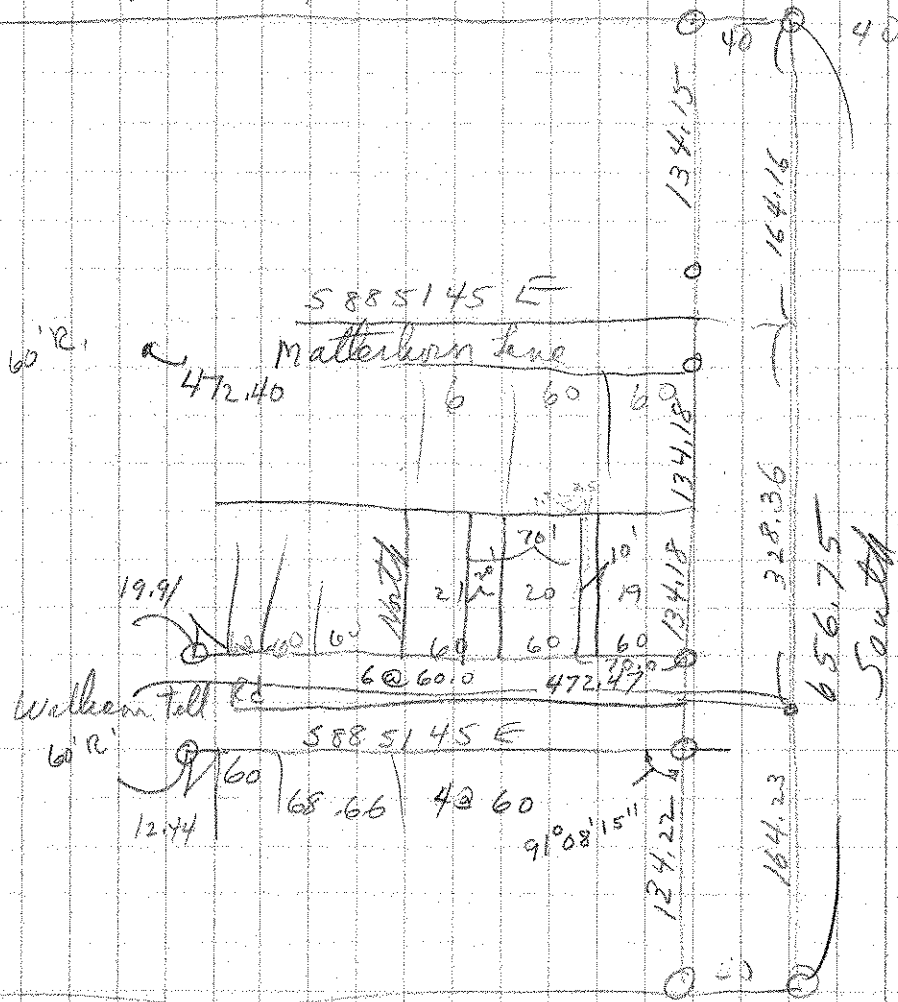

Ra
 Raasch
 Biseng Swiss Meadows

North line of SE 1/4 of NE 1/4 of NE 14-28-22

657.36
 588 51 45 E

16000' 45" E
 656.70

Wellken Tell Rd

60' R.

588 51 45 E

12.74

68.66 4 @ 60

91° 08' 15"

588 51 30 E

657.51

South line of SE 1/4 of NE 1/4 of NE 14

14-28-22

South
 McKnight