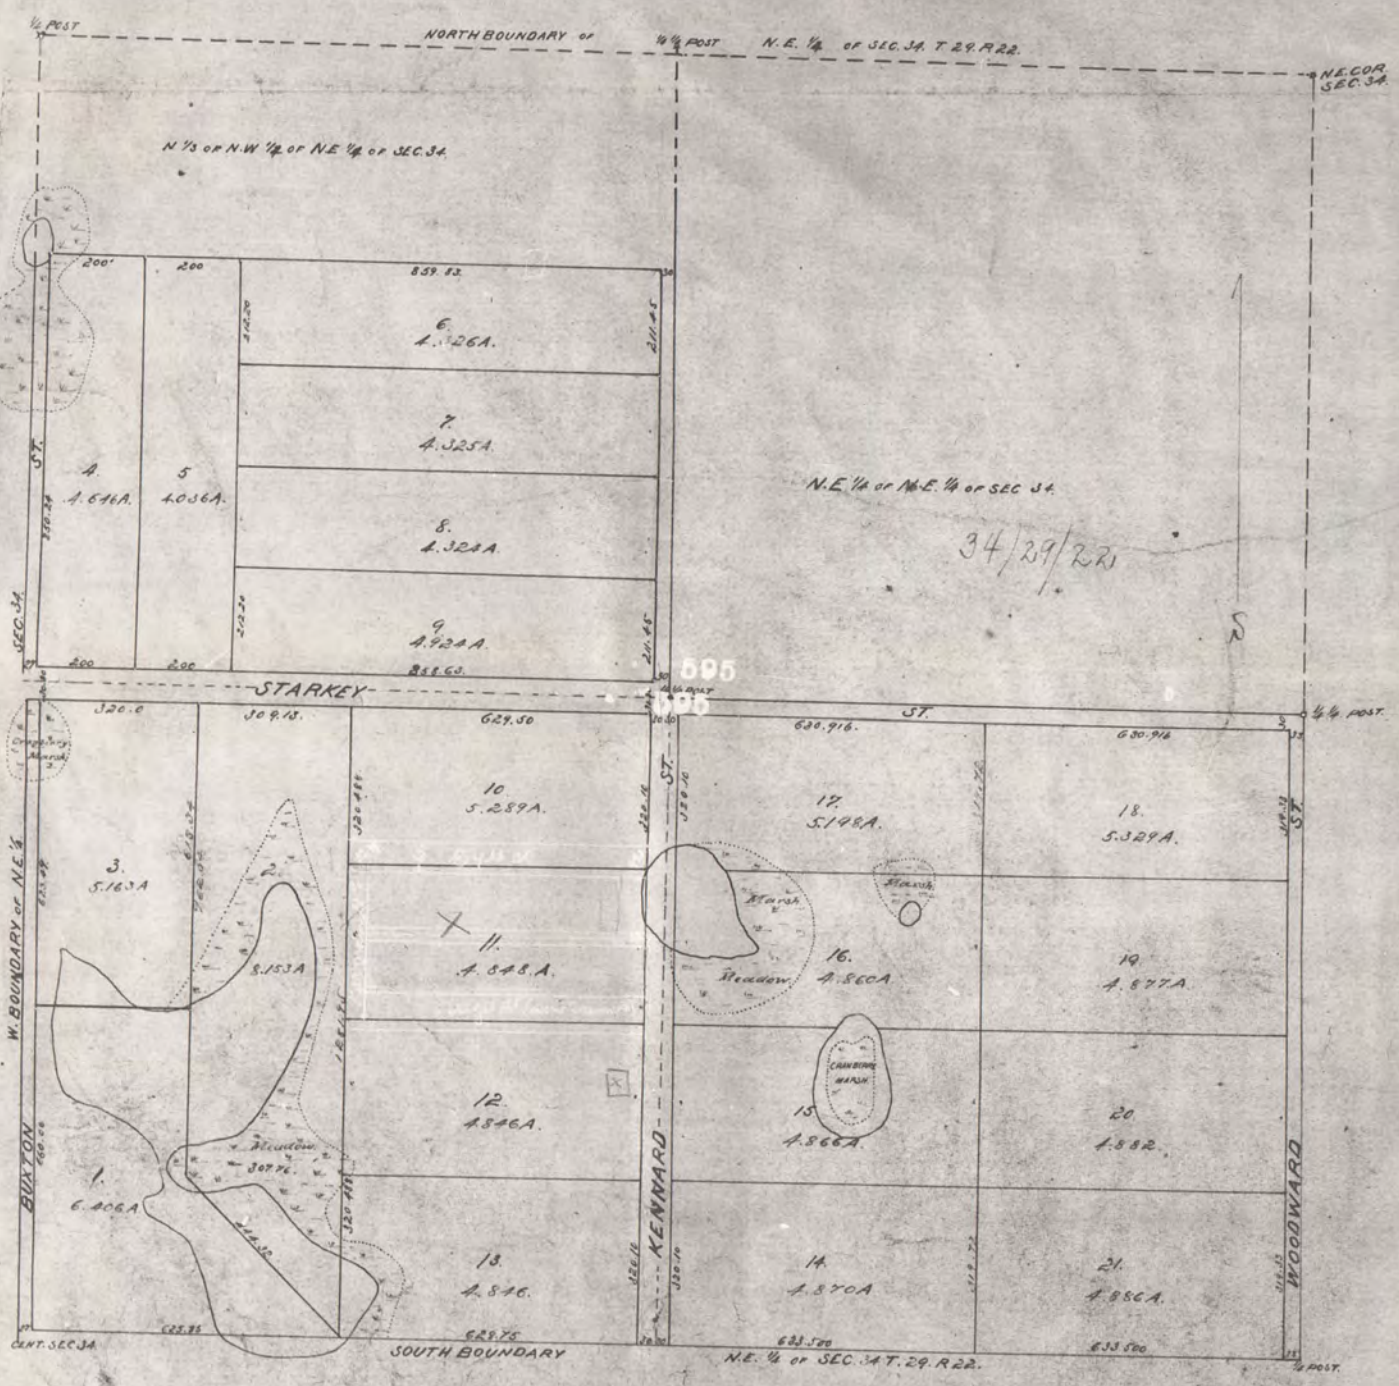

# LEE'S SUBURBAN HOMES.

SCALE: 200 FT. TO THE INCH.

John Heusted Surveyor 1877.

#6499