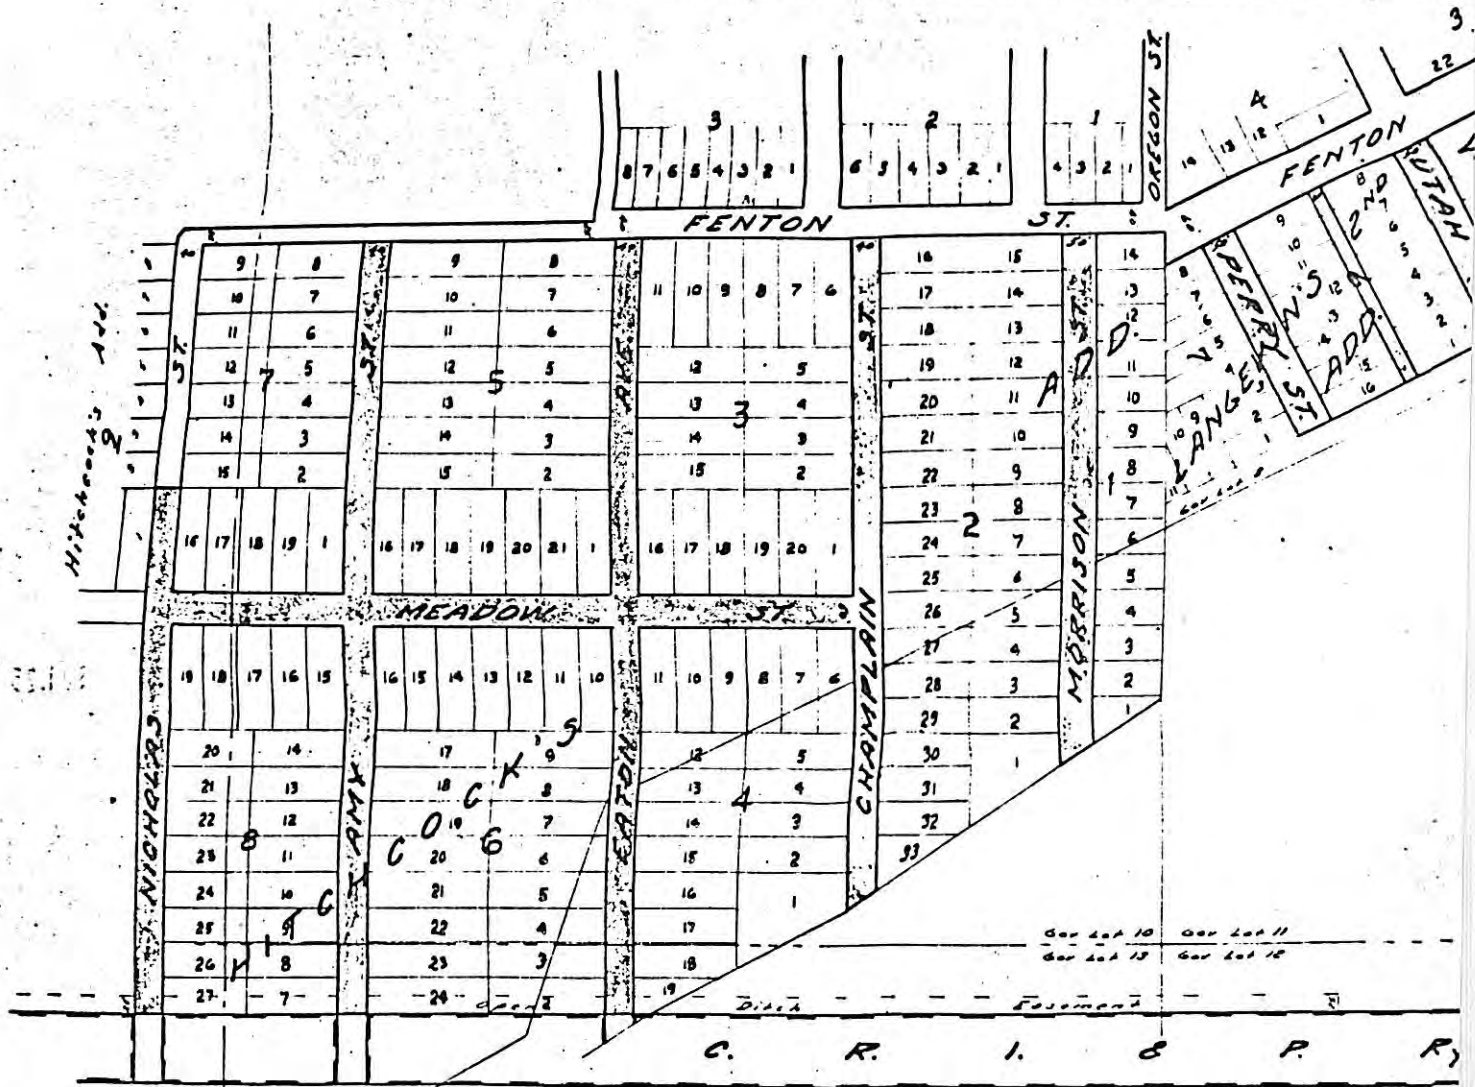

RIVERVIEW INDU

STS. & 1
DUNWELL & 1
TO BR
LANGEVIN
LANGEVIN
HITCHCO
WALTON'S

VA
CITY
DEPT. 31
31

10885
R# 360

143769

DIVERVIEW
D. PK. AREA
VACATION
Map No. 1742

10885

R# 360