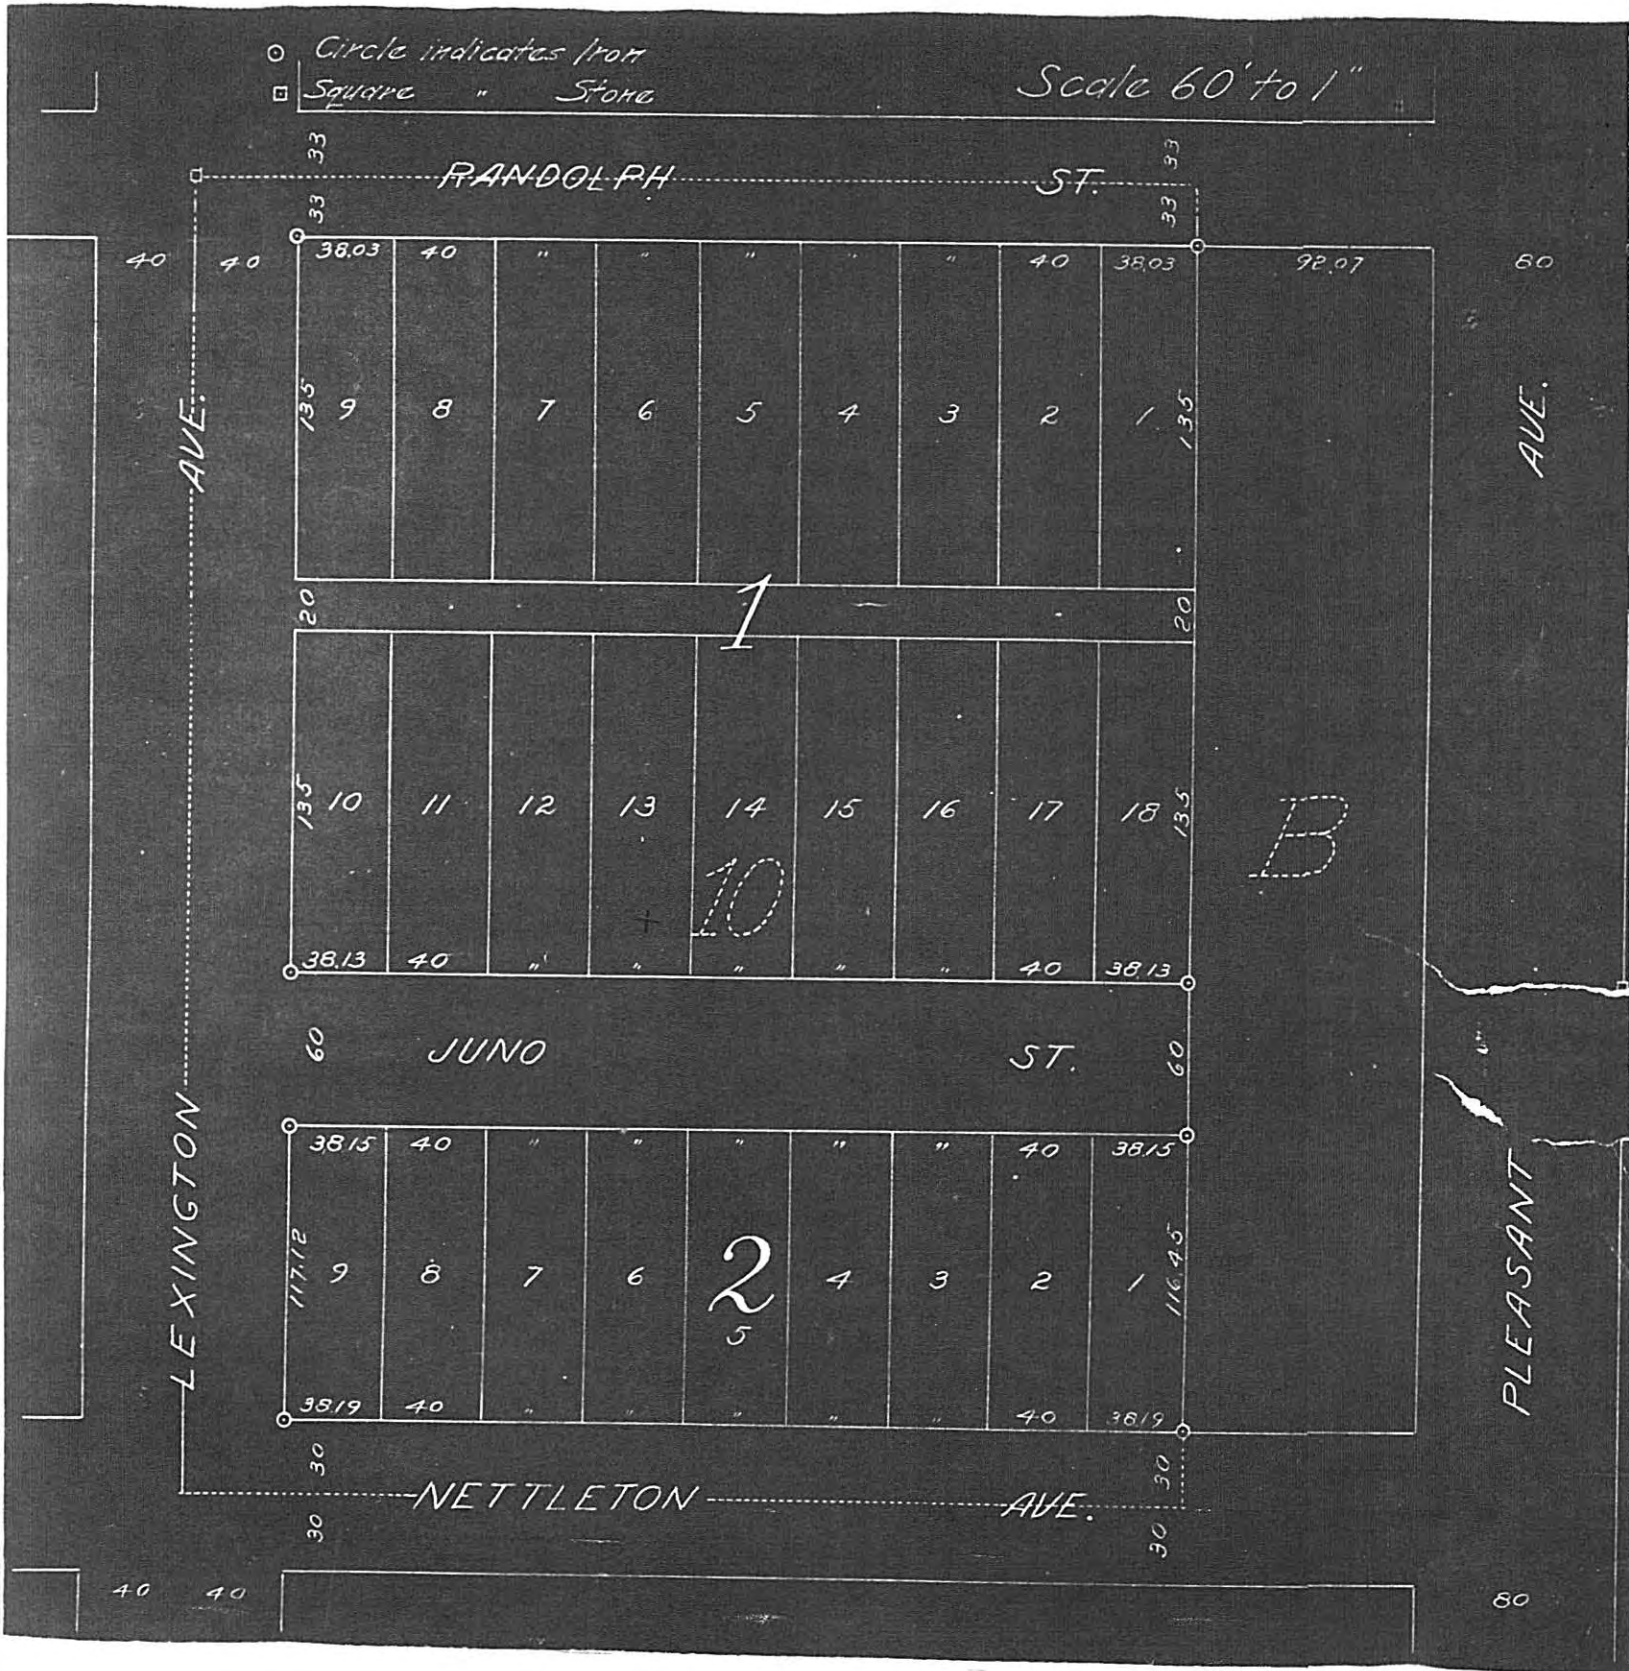

10551

○ Circle indicates Iron
□ Square " Stone

Scale 60' to 1"

10551
R# 348