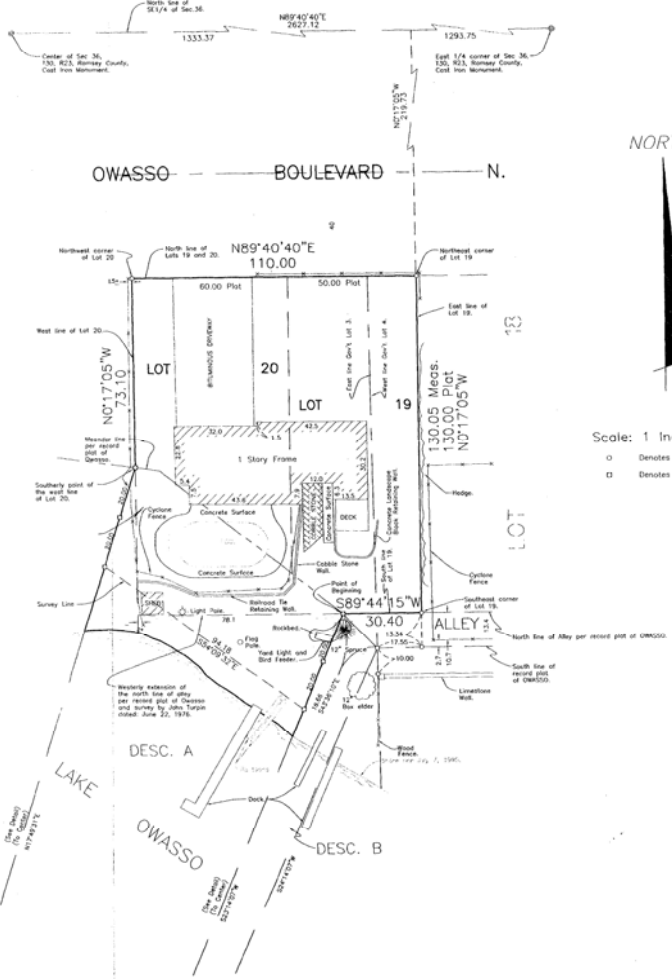

LOCATION SURVEY FOR: Robert and Jo Anne Hoertsch

FILED
Court Administrator
DEC 6 6 2004
By Jack Dwyer
CF 75-10713

LEGAL DESCRIPTIONS

Scale: 1 Inch = 20 Ft.
○ Denotes Iron Monument
□ Denotes Judicial Landmark

NOTE: No Search Was Made For Any Easements.