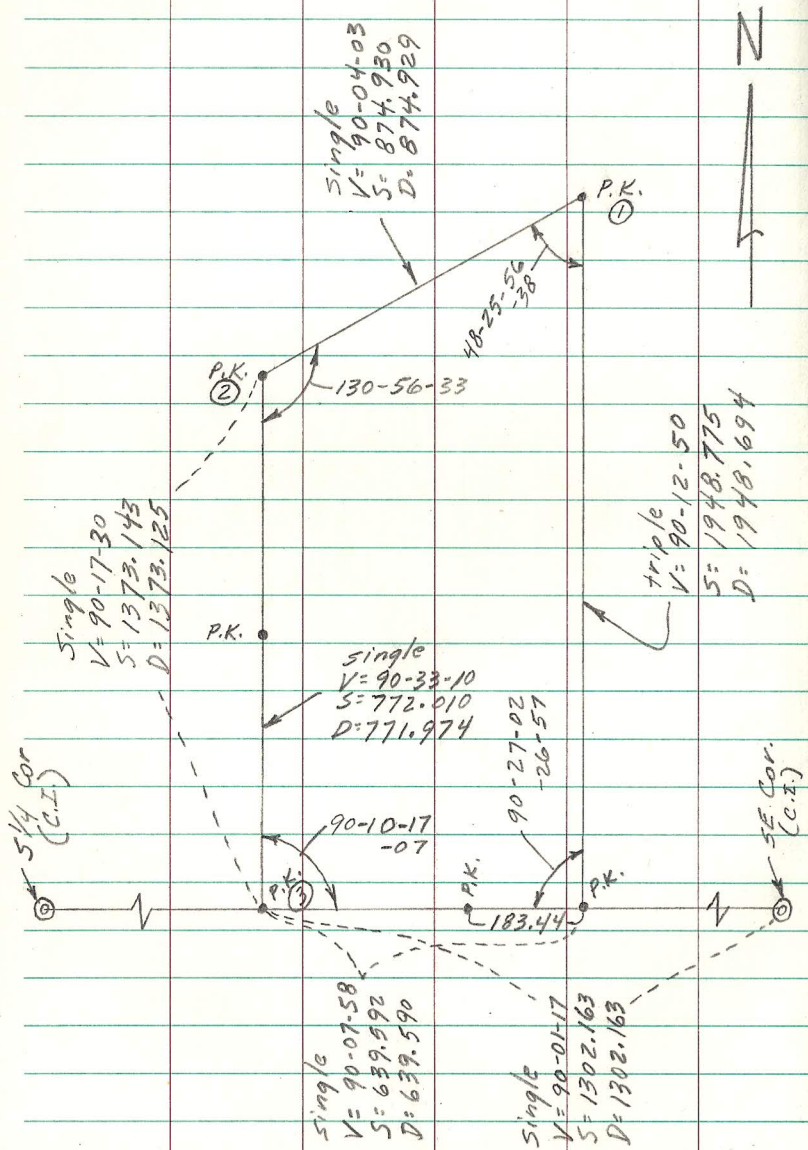

OPEN SPACE (SOD FARM)
SE 1/4 SEC. 11, T29, R22

R.M.
P.D.
P.K.

Sept.-Oct. 1979

TIES to TRAVERSE POINTS