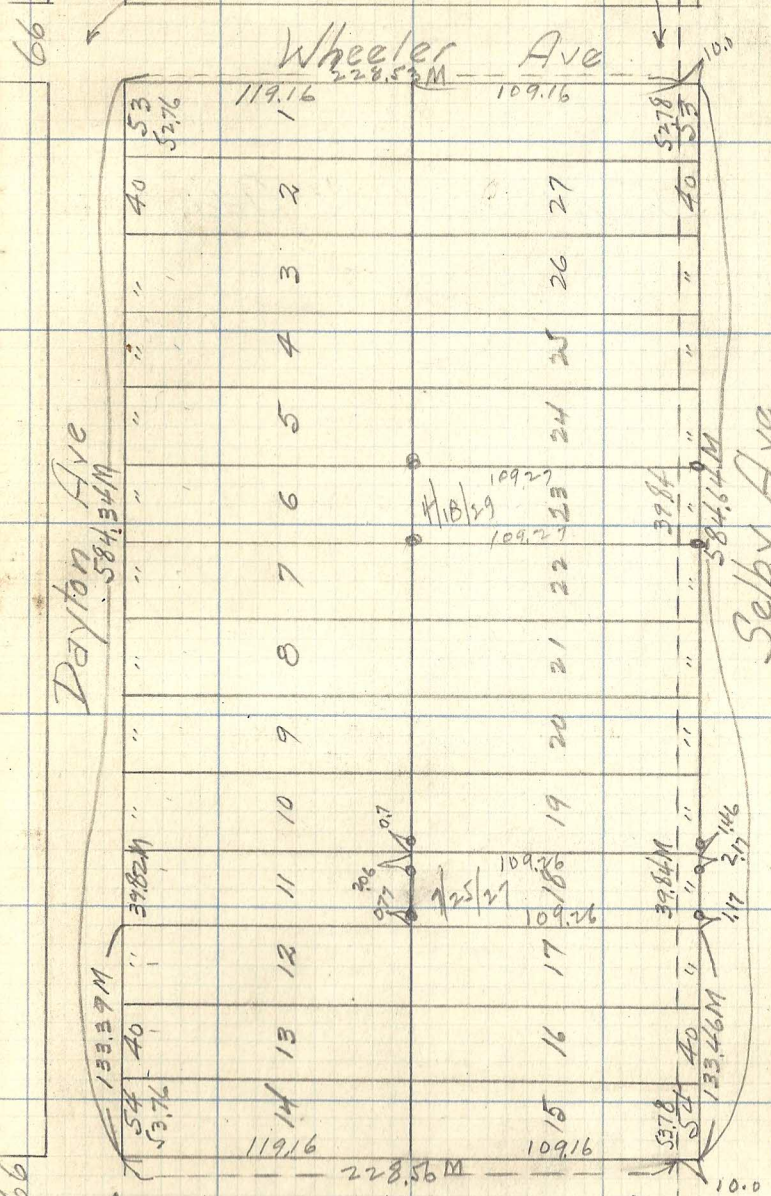

Hyd. 45.12 2510.64
 59.61 Mon.
 Marshall
 4315 Hyd.
 93.99

Est. from ties at Selby Mont
 NE. Cor. Dayton. & Mont. Cor. Marshall 80

213077 Dayton
 Lot 18 Blk. 3 Skidmores & Cassidy's
 Park Add.

Hyd. 59.84 54.26 Hyd
 162942 Selby
 Hyd. 45.58 56.67
 102.42
 12

1545.15 Hague

128071 Laurel
 894.1 Ashland

508.7 Portland

Summit

1/4 Line Est from 1/4 Cor. Mont at Summit
 to Mont SE. Cor. Marshall 80