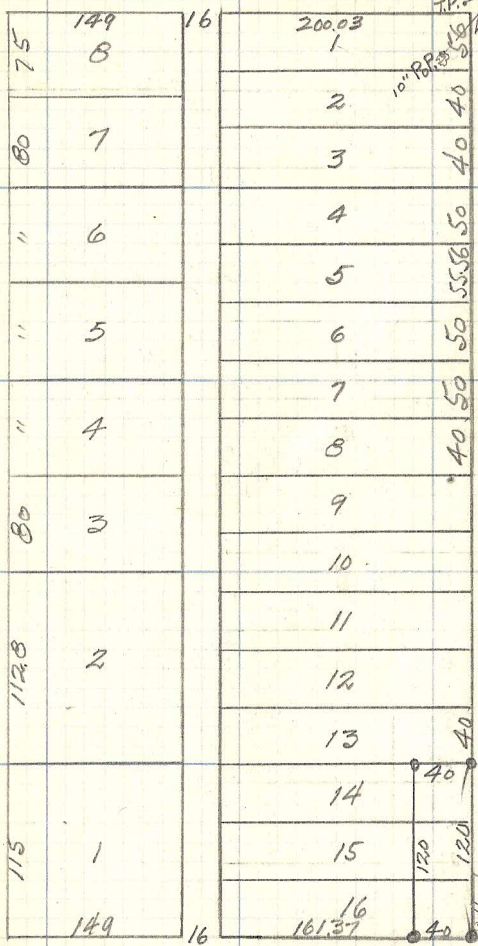

60

Baldwin

Summit Ave.

Grand Ave

80
 9 Hyd.
 74.33286
 47.34
 10" P.P. 16
 78.85

66

Fairview Ave

South 40ft. of Lots 14-15-16
 Elmer & Morrisons Re. Ar.