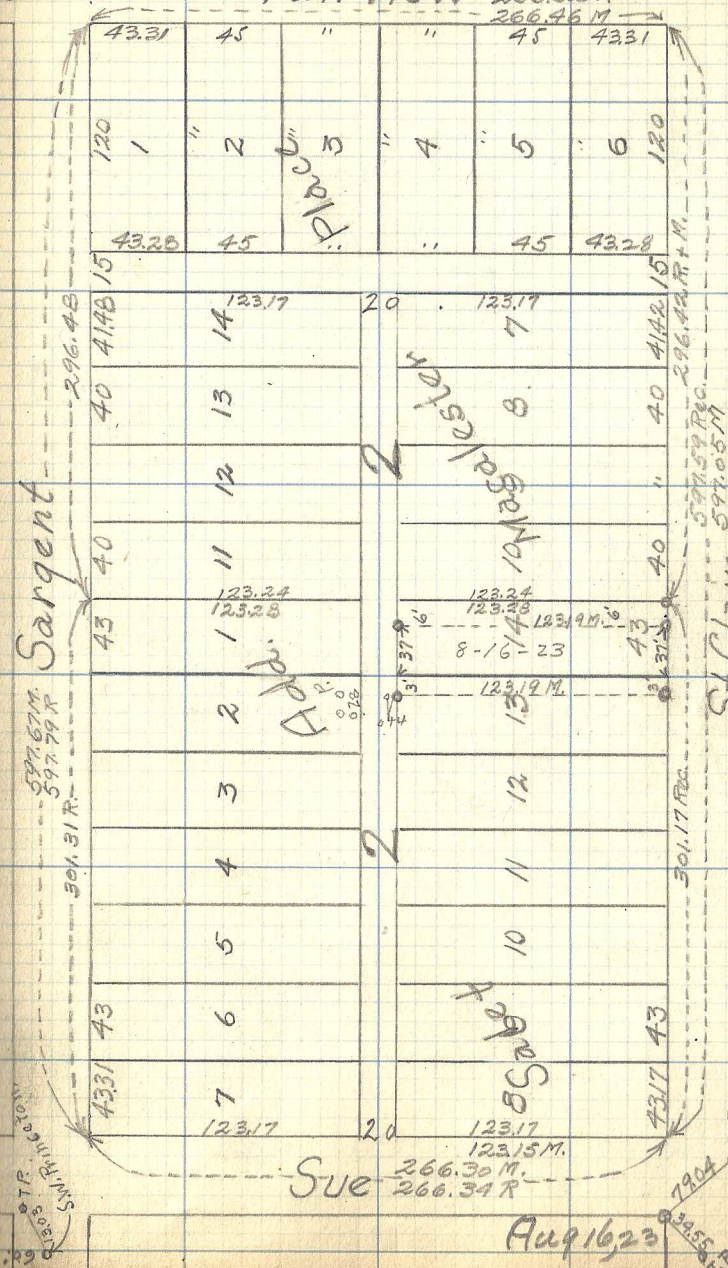

Fairview 266.62 R

266.46 M

66

Sargent

St Clair

Sue

597.67 M
597.79 R
301.31 R

296.48

597.59 Rec.
597.05 M

Aug 16, 22

SUB
G.P.P.
S.M.P.
S.M.S.

90°
0.36

60