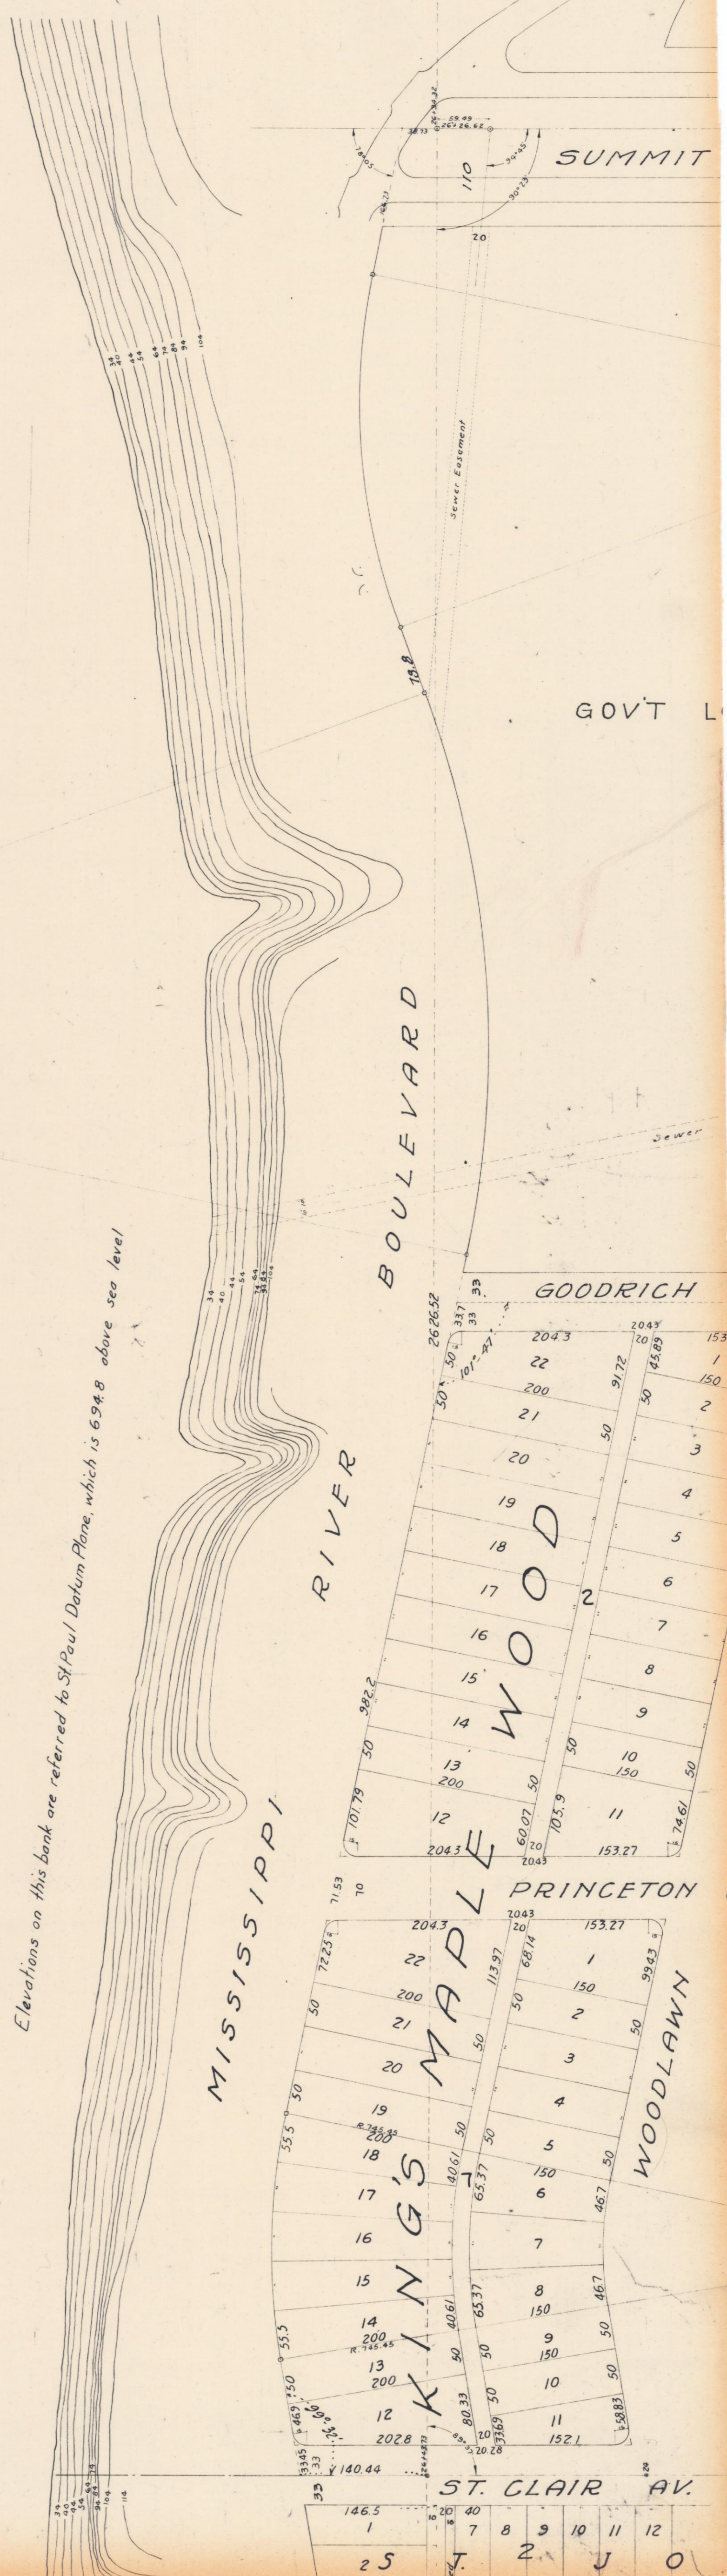

S.W. 1/4 - SEC. 5 - T.28-R.23

Elevations on this bank are referred to Minneapolis Datum Plane, which is 799.5 above sea level!

R I V E R

M I S S I S S I P P I

Elevations on this bank are referred to St. Paul Datum Plane, which is 694.8 above sea level!

S.W. 1/4 5-28-23