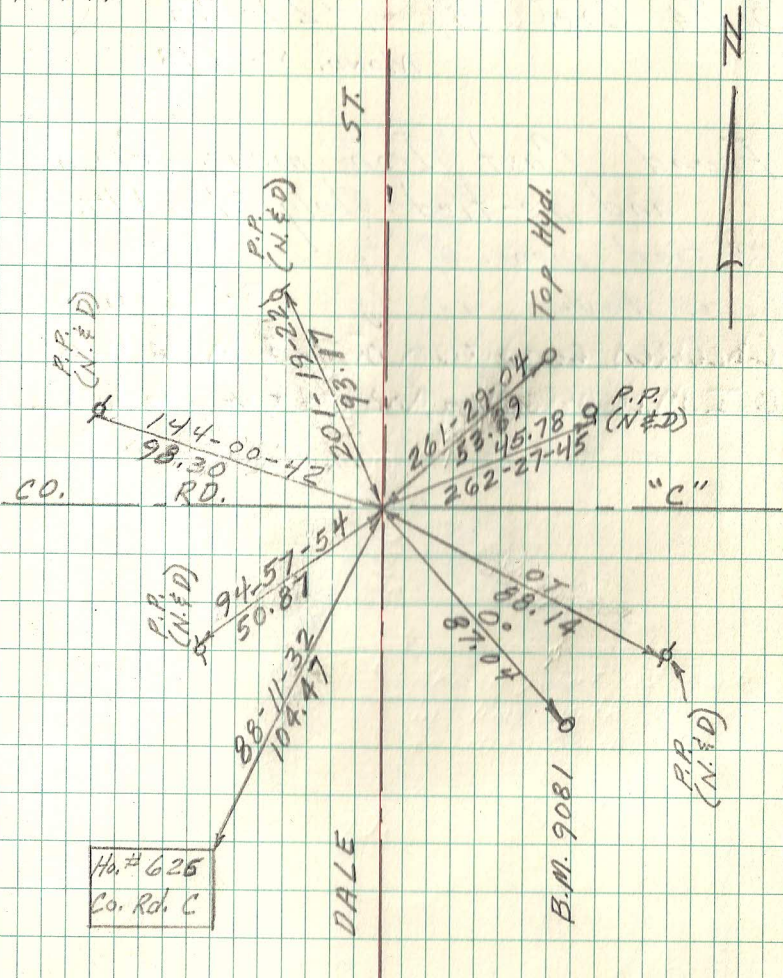

N.W. COR. SEC. 12-29-23

MONU. NO. 357

Found Cast Iron monu. broken
off and re-tied July 31, 1974.

Replaced with full cast iron. 12-2-74

Retied. Down o.i.t. 1-10-91.

Removed monu. for Maint. 6--00

Re-set monu. down 18", set MH
assembly. 9--00

Retied monu. 7-17-02

Retied monu. 08-03-07

Retied C.I.M. in C.I.M.H assembly 6-12-12

357
(MONU. NO. 357-N AFTER 359)

Checked:
7-14-77

OT = old tie