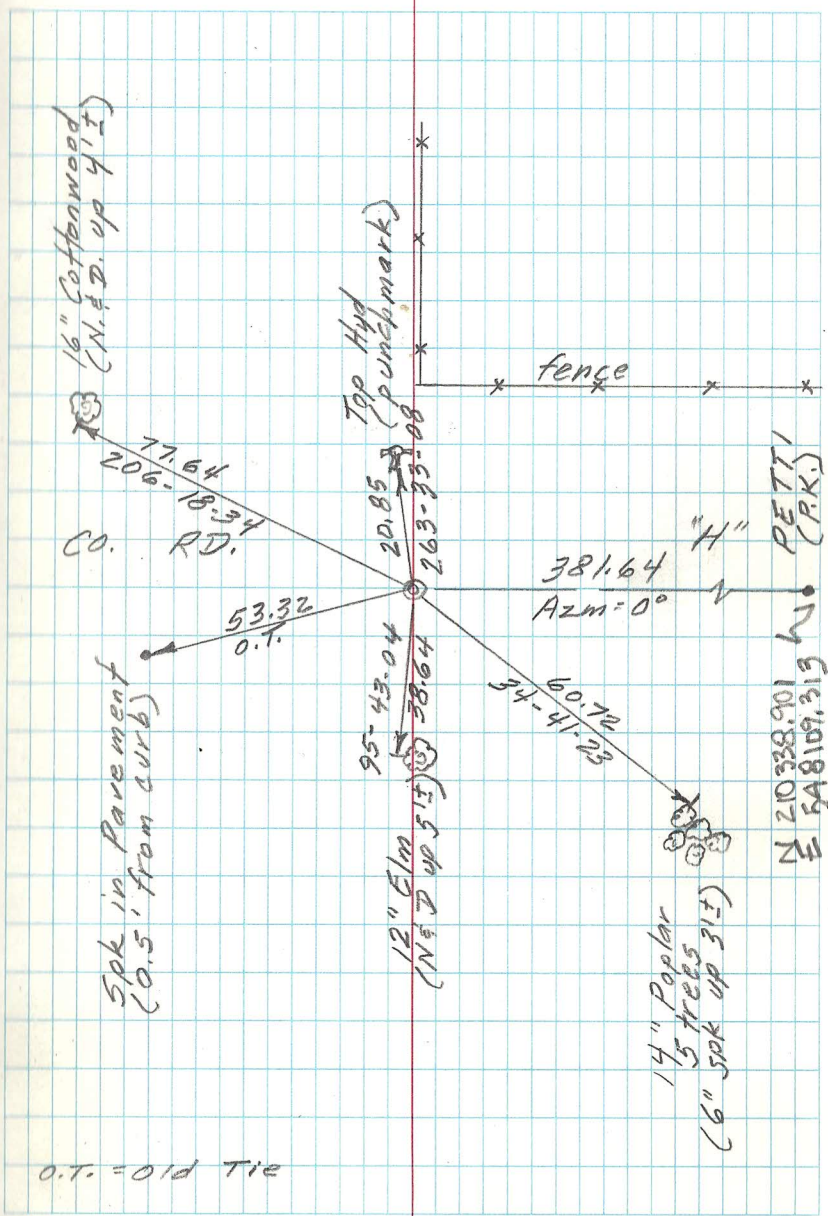

SOUTH 1/4 COR. SEC. 8-30-23
 MONU. NO. 104

Found cast iron flush and
 retied. Aug 19, 1974
 Retied monu. 1-14-92
 Retied monu. 10-13-00
 RETIED MONU. 3-08-05
 Retied monu. 6-3-10

0.T. = Old Tie