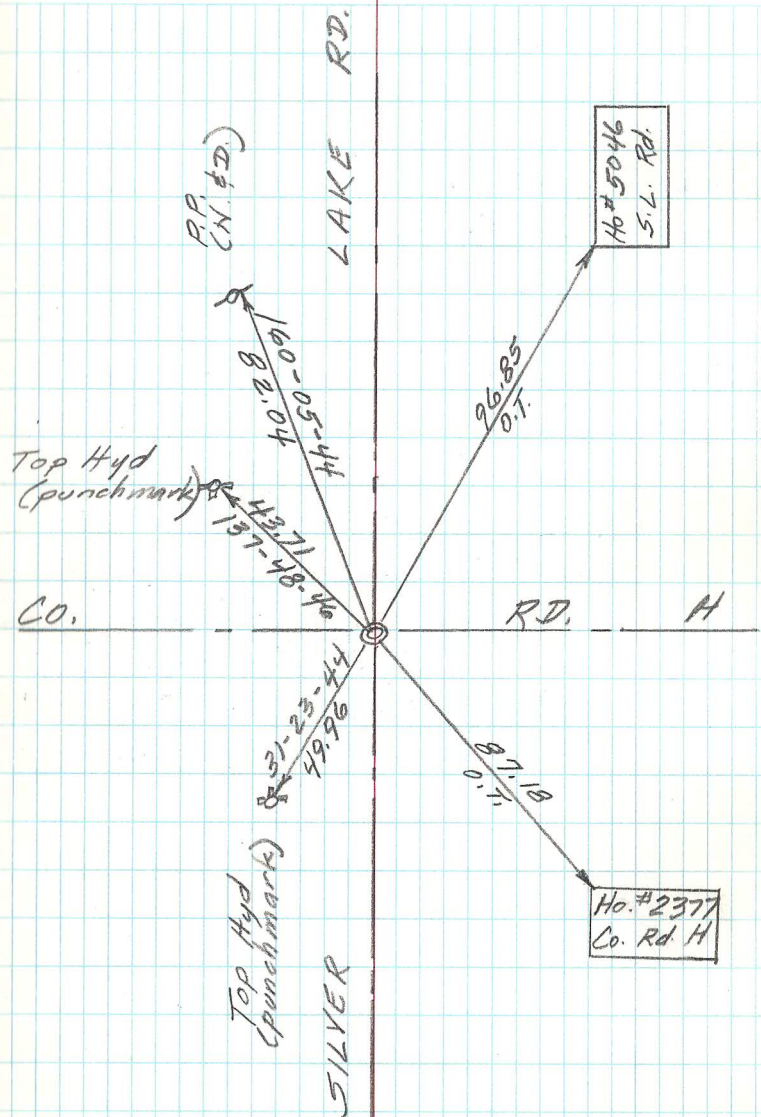

5 1/4 COR. SEC. 7-30-23

MONU. NO. 102

Found cast iron monu. flush and
retied. Aug 19, 1974

Retied monu. 1-14-92

Retied monu. 10-17-00

Retied Monu 12/29/04

RETIED MONUMENT 10-20-09

102

O.T. = Old Tie

MON 127