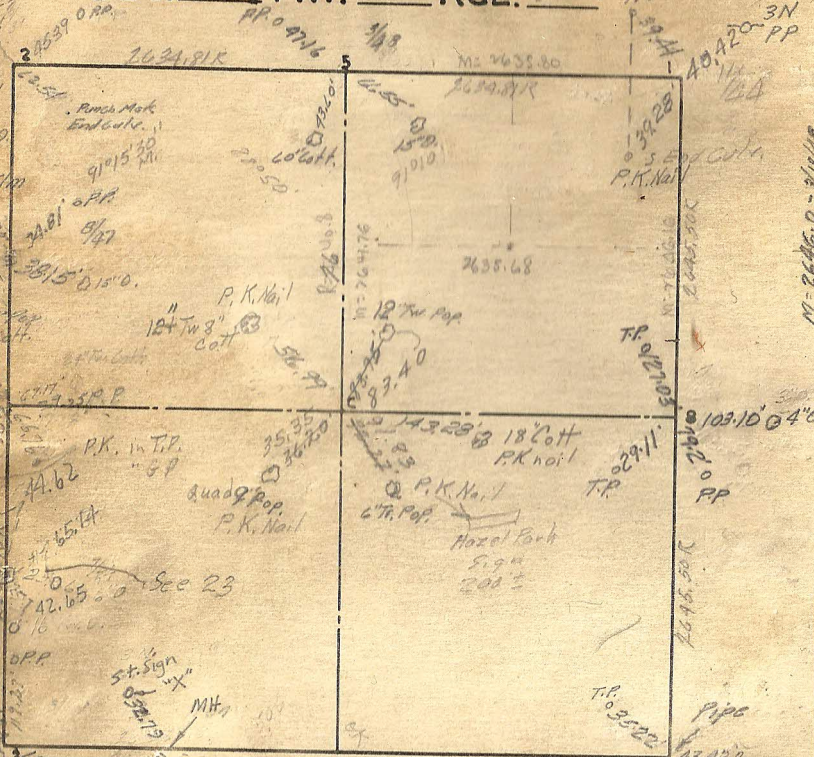

SEC. 24 TWP. 29 RGE. 22

Cor: 26457.R
 26459.M 2/3
 1322.65 — 1322.65

Remarks

- 8
- 6 Read - 11-8-37

- Granite 1 Retired 5/11/1939 12/67
- 2
- Mont. 3 Found Norton Adm. stake - 3-23-48
6/60
- 4
- 5 RESET - 11/24/48 OK
- 6
- Granite 7 OK 12/67
- 8
- Granite c 11/67 9/71