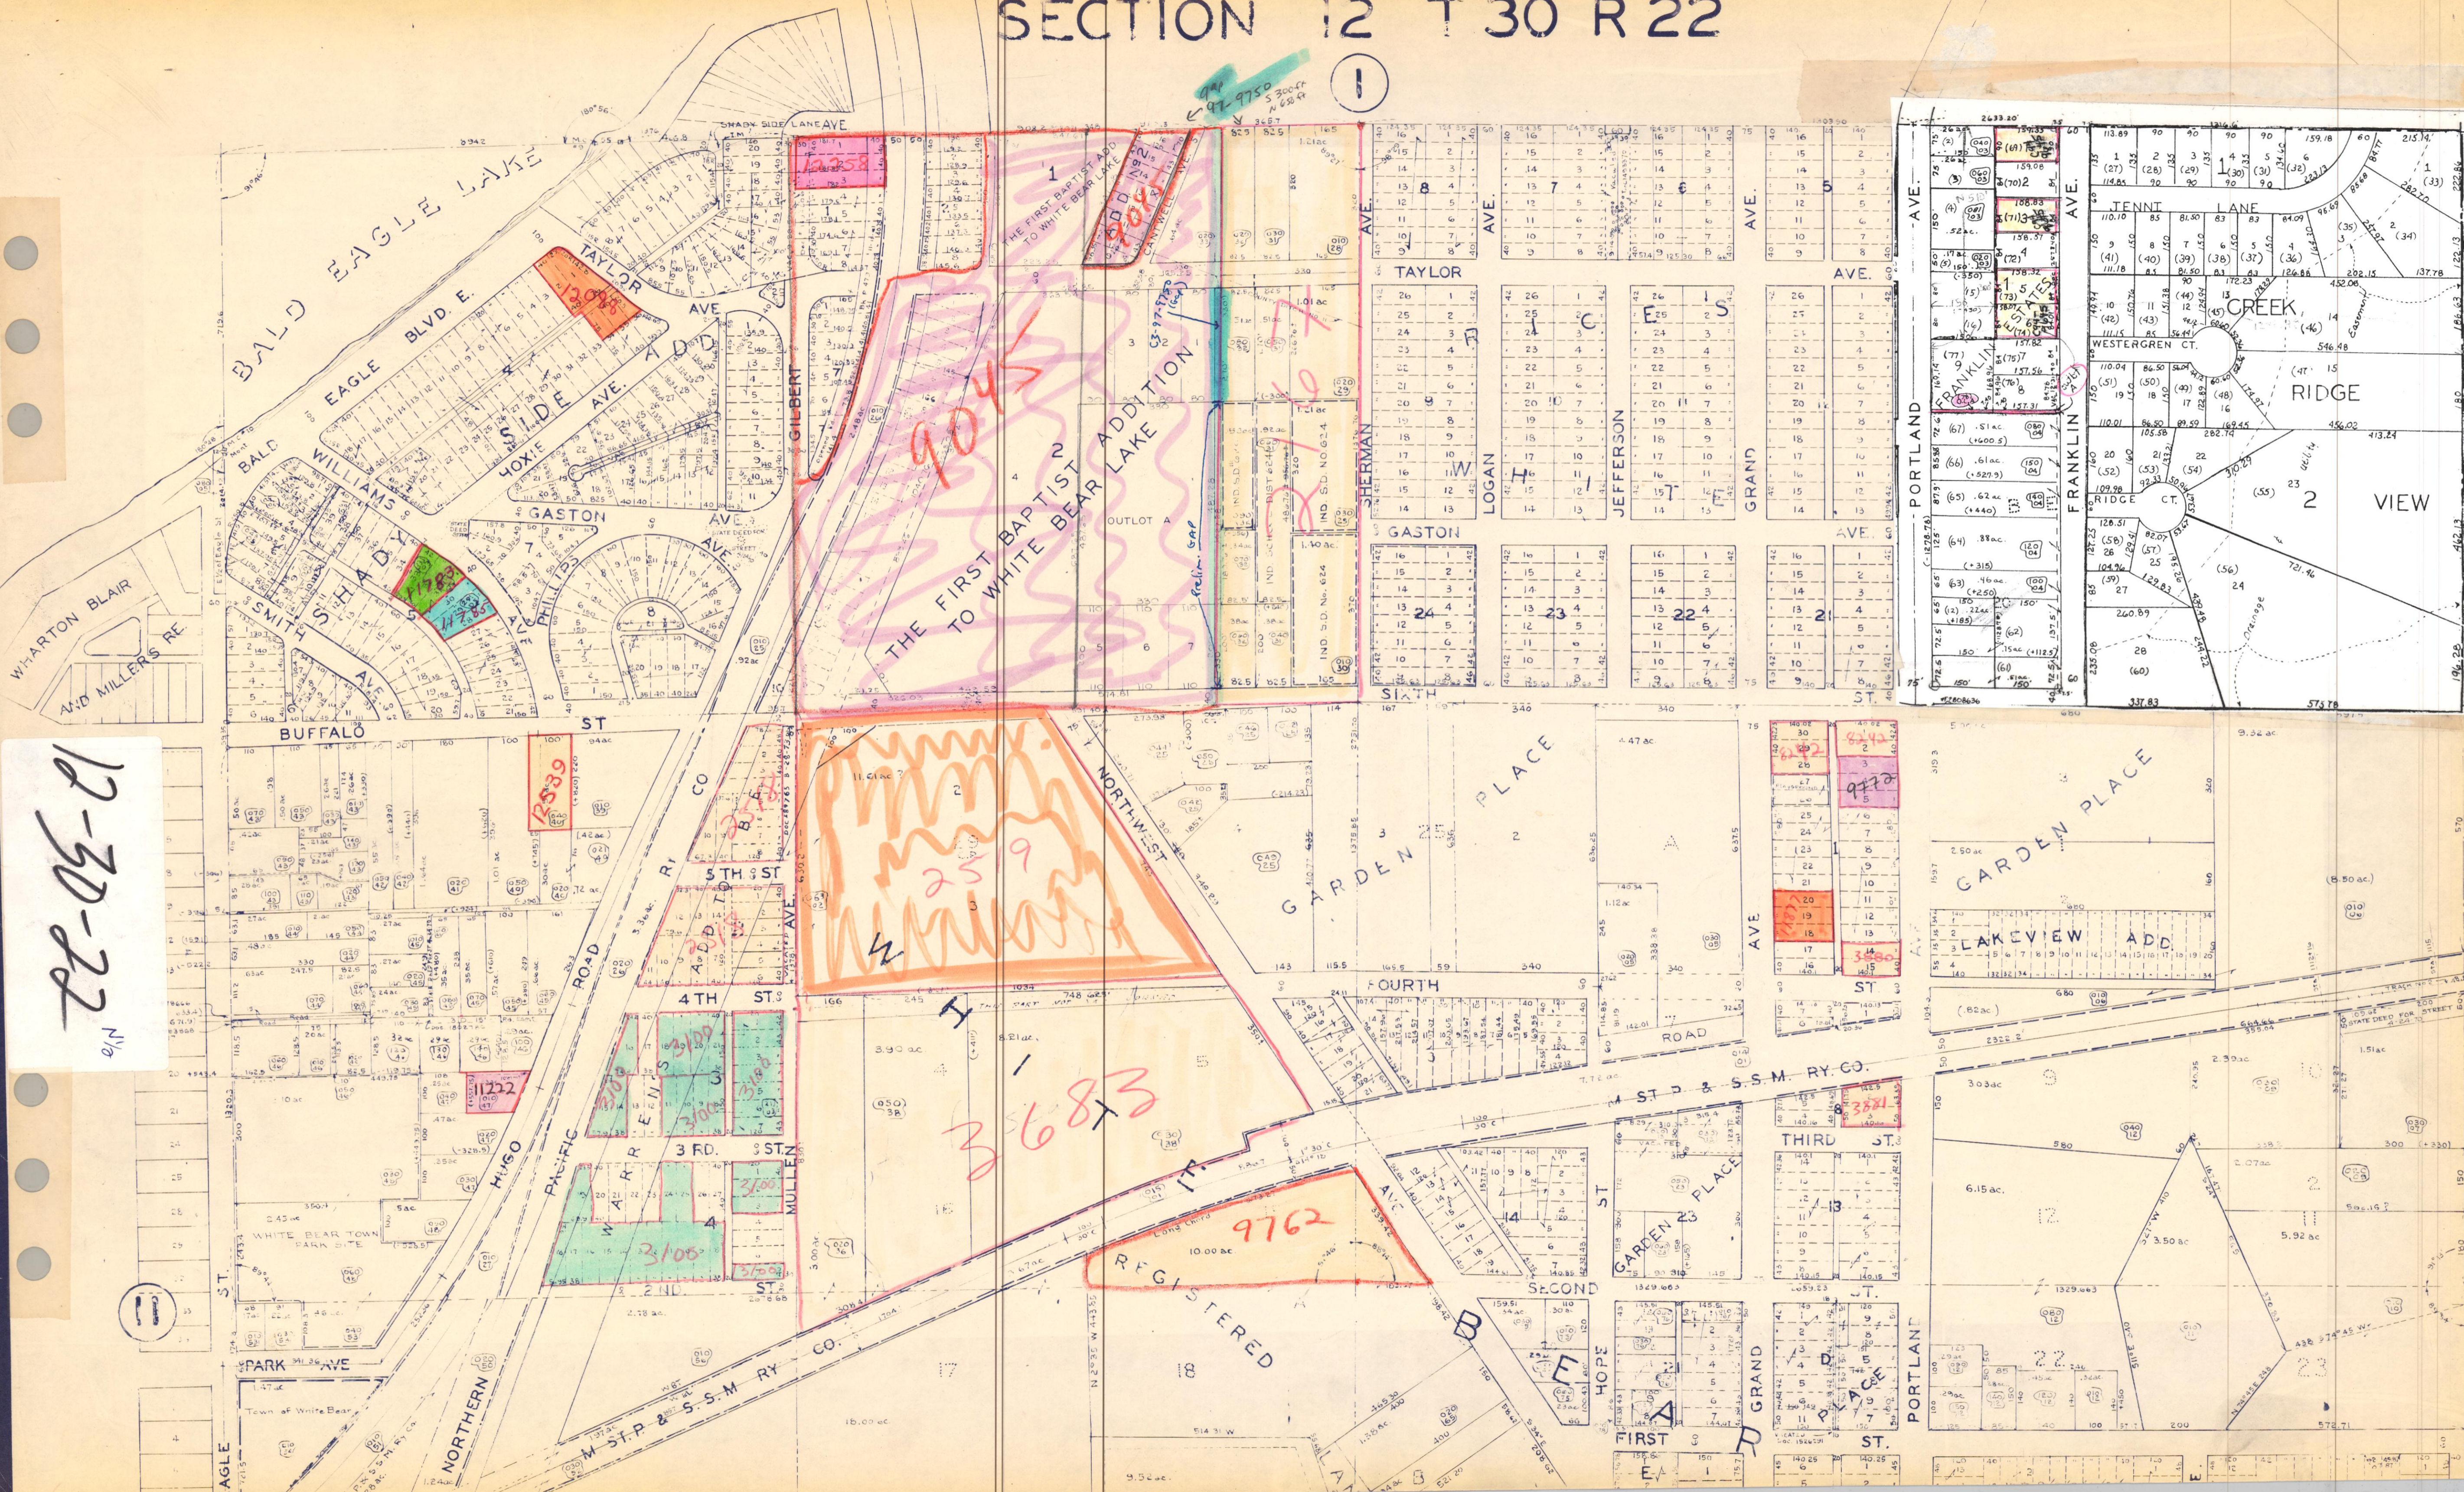

# SECTION 12 T 30 R 22

97-9750  
S 300 FT  
N 650 FT  
①

12-30-22  
N/A

THE FIRST BAPTIST ADD TO WHITE BEAR LAKE  
904

259  
3683

9762  
REGISTERED

GARDEN PLACE  
LAKEVIEW ADD

PORTLAND  
FRANKLIN  
ST. & S-S-M RY. CO.