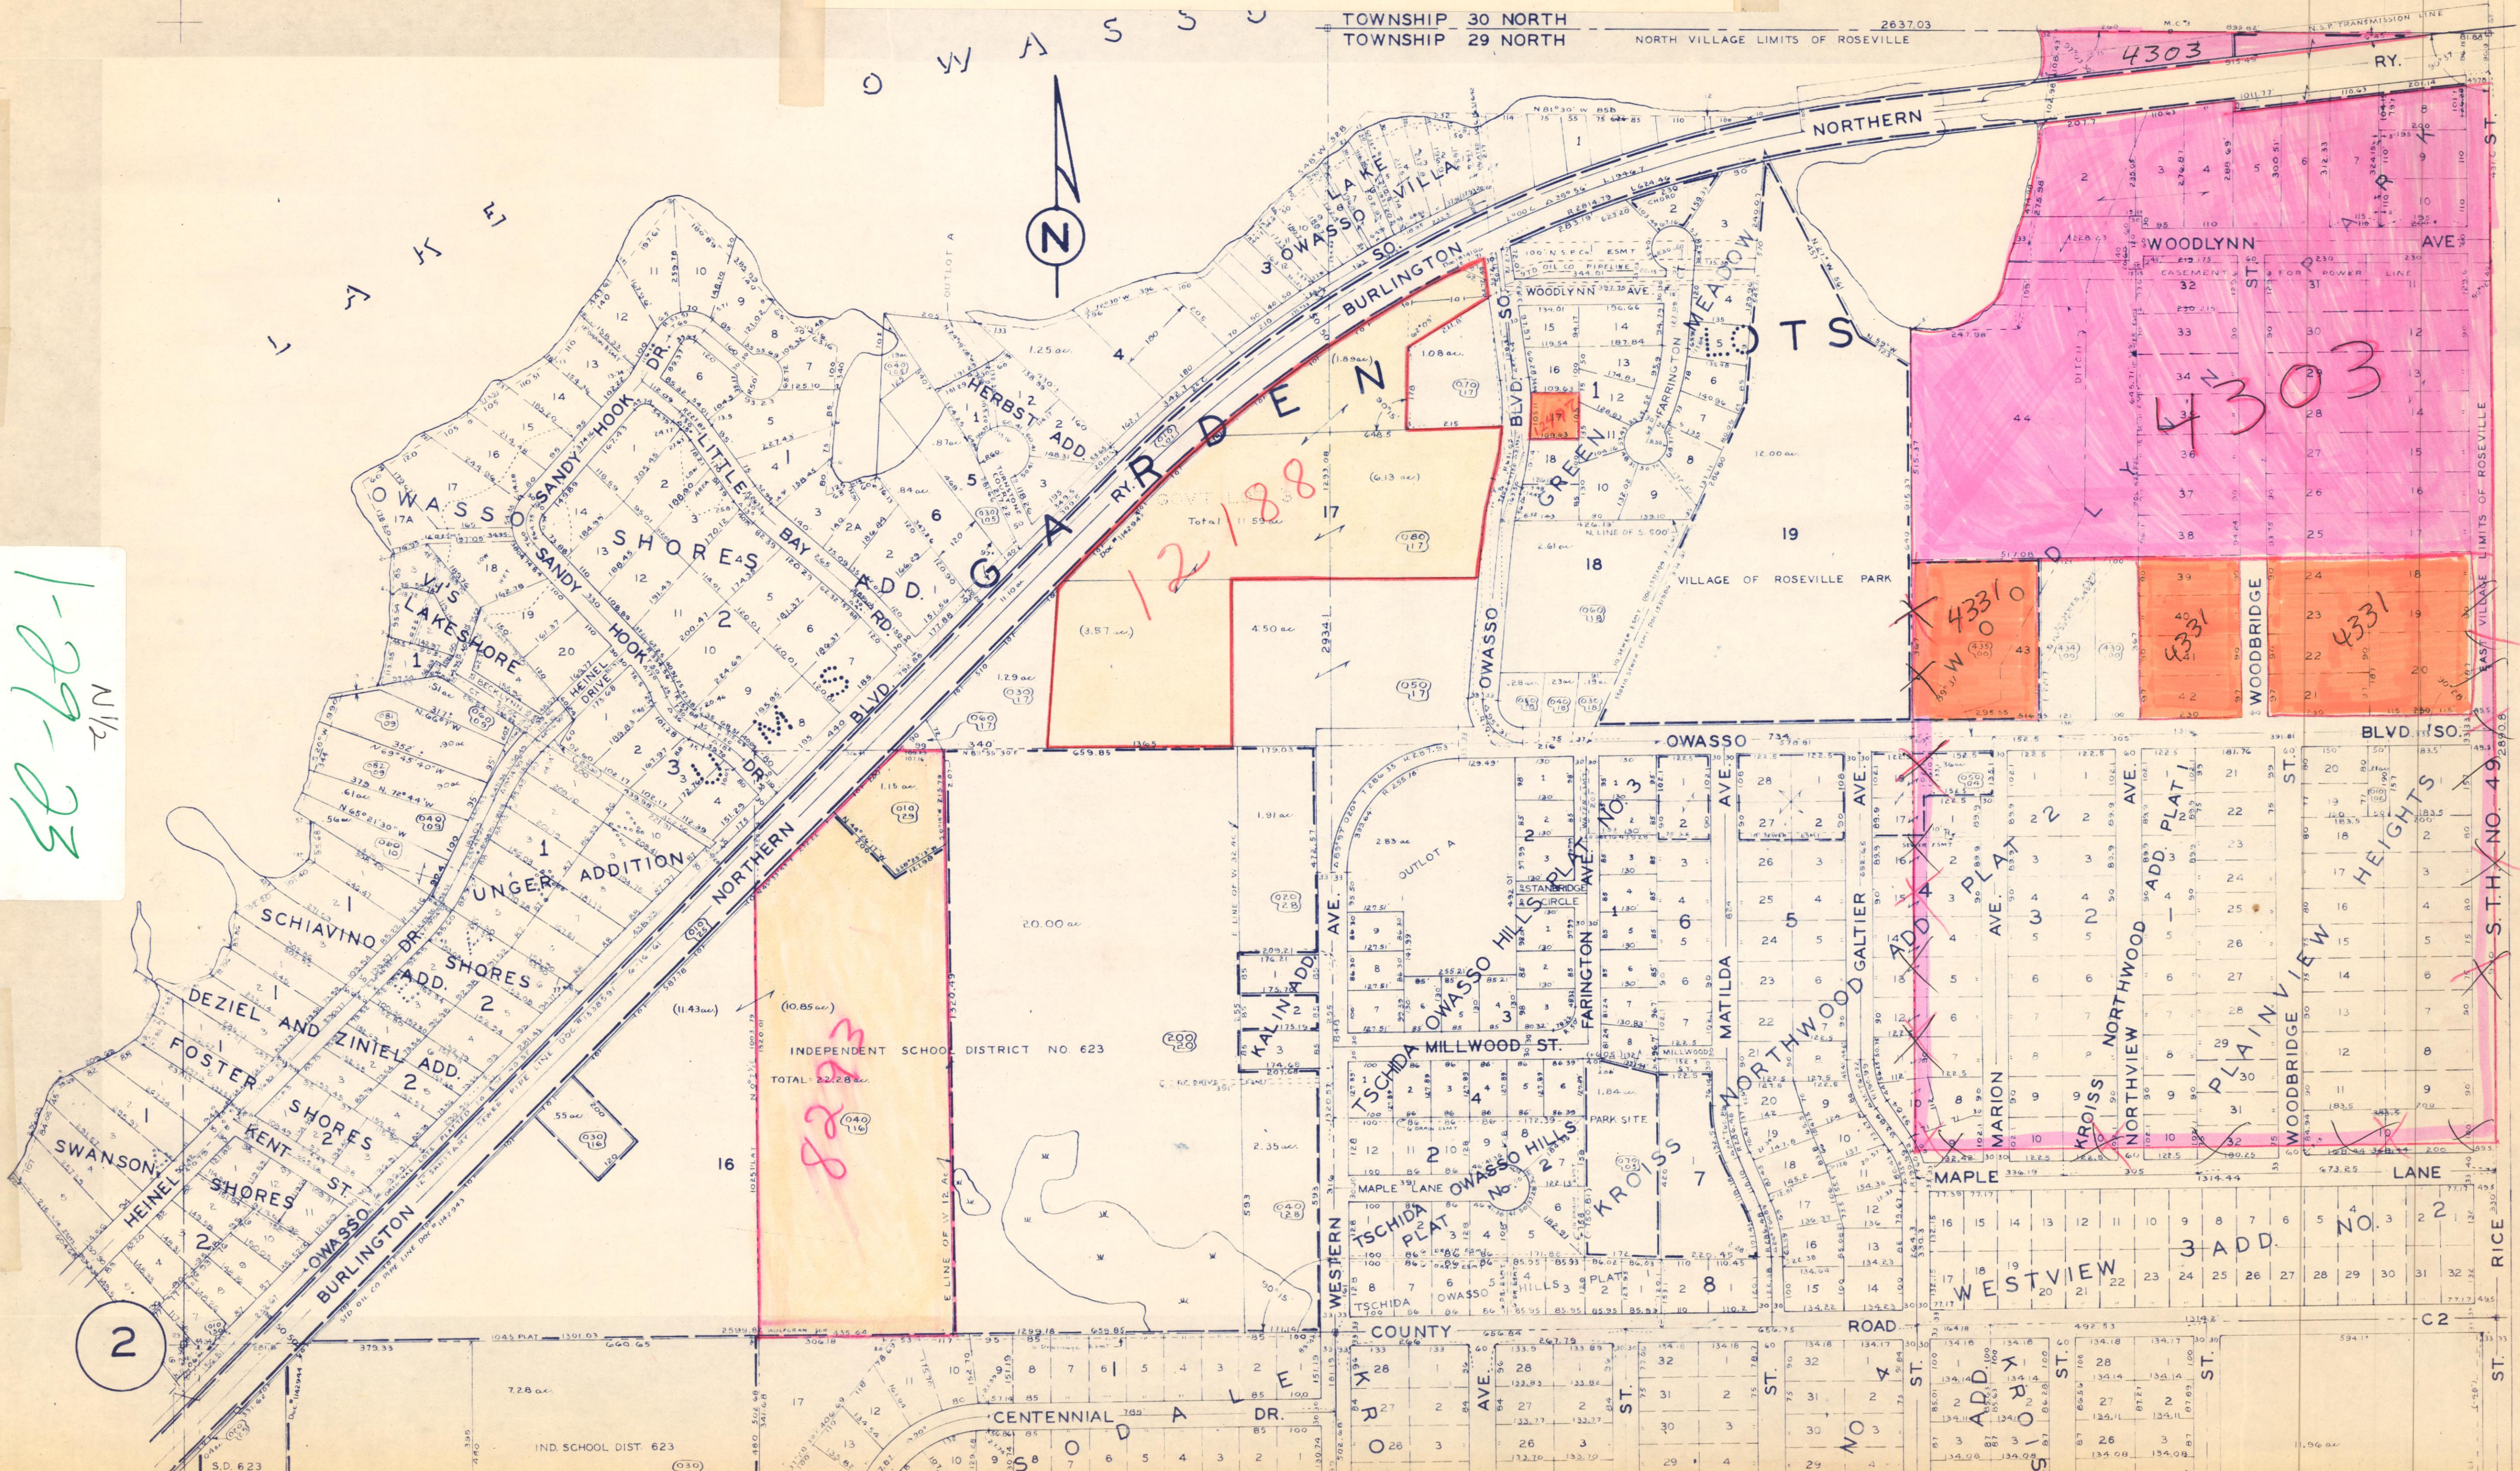

SECTION I, T. 29, R. 23

TOWNSHIP 30 NORTH
TOWNSHIP 29 NORTH
NORTH VILLAGE LIMITS OF ROSEVILLE

58-68-1
N1/2

2

S.T.H. NO. 49