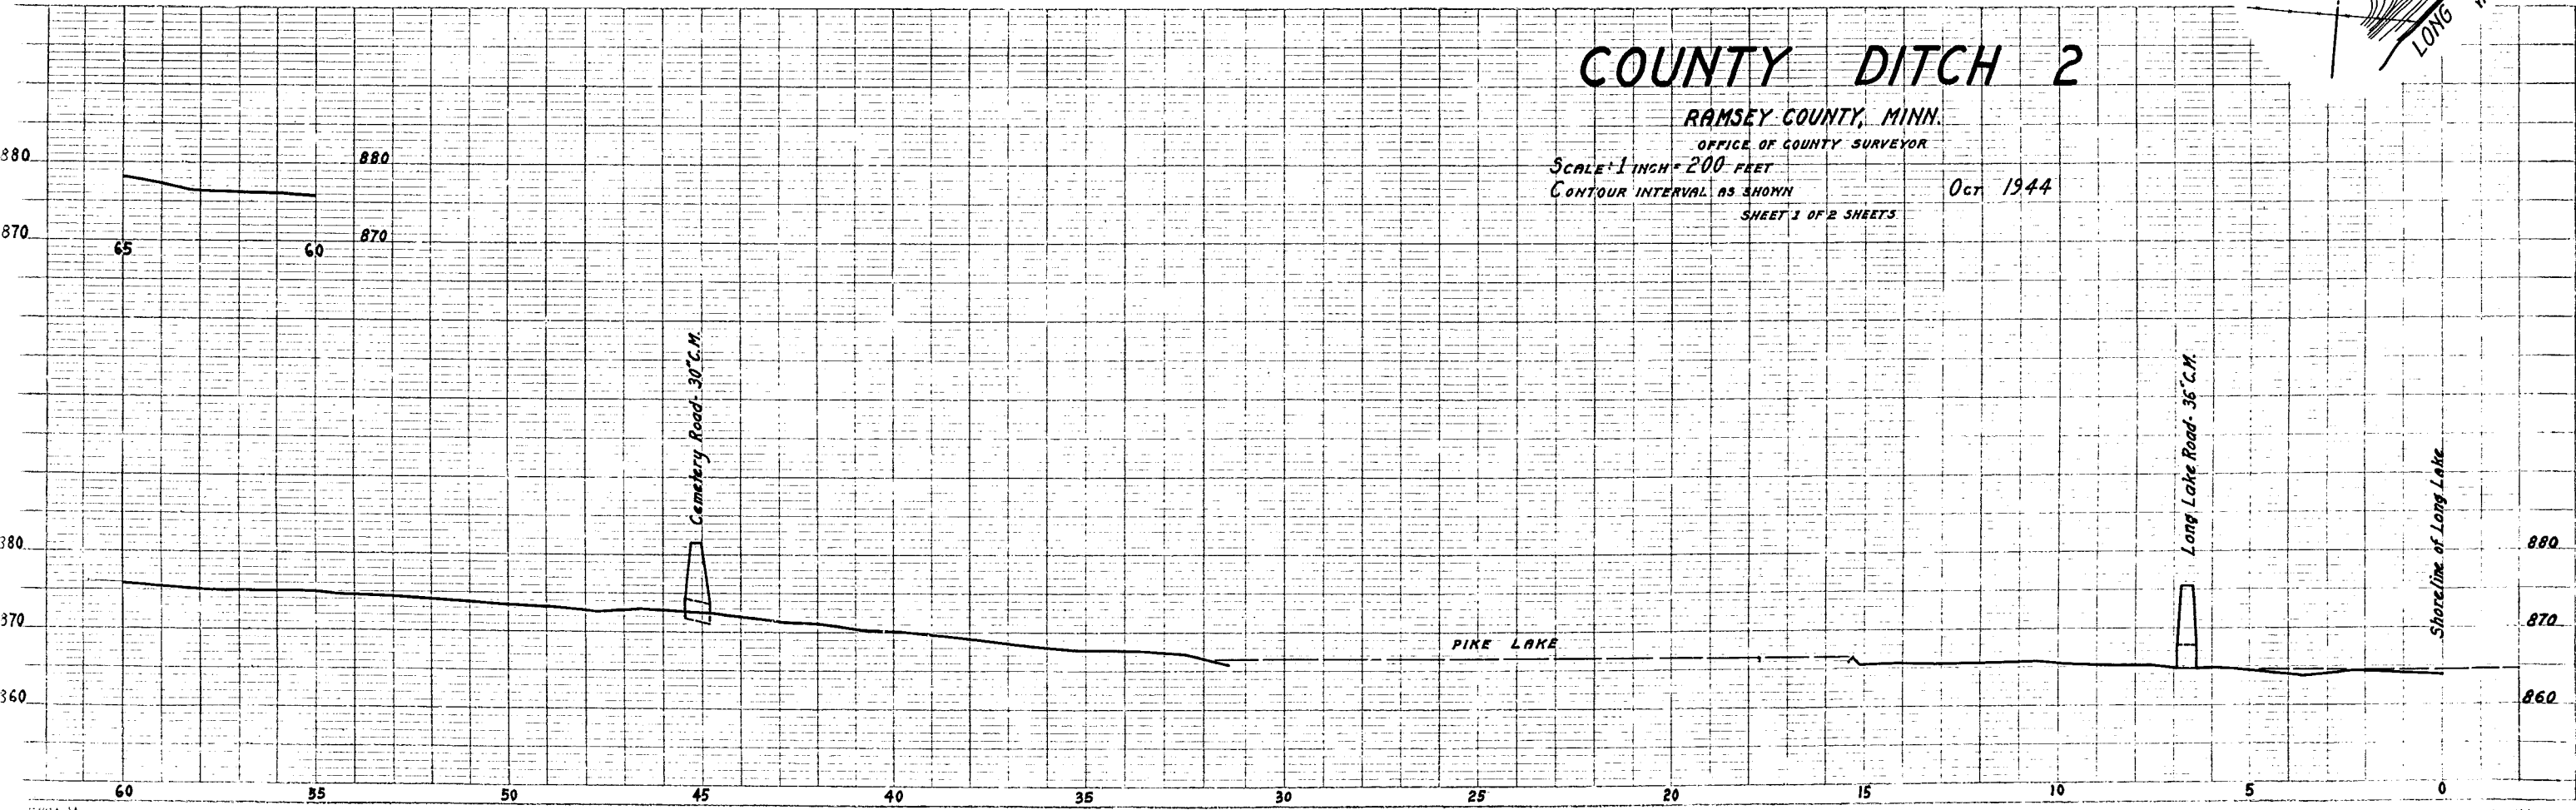

COUNTY DITCH 2

RAMSEY COUNTY, MINN.

OFFICE OF COUNTY SURVEYOR

SCALE 1 INCH = 200 FEET

CONTOUR INTERVAL AS SHOWN

OCT 1944

SHEET 1 OF 2 SHEETS

Sheet 1

Sheet -