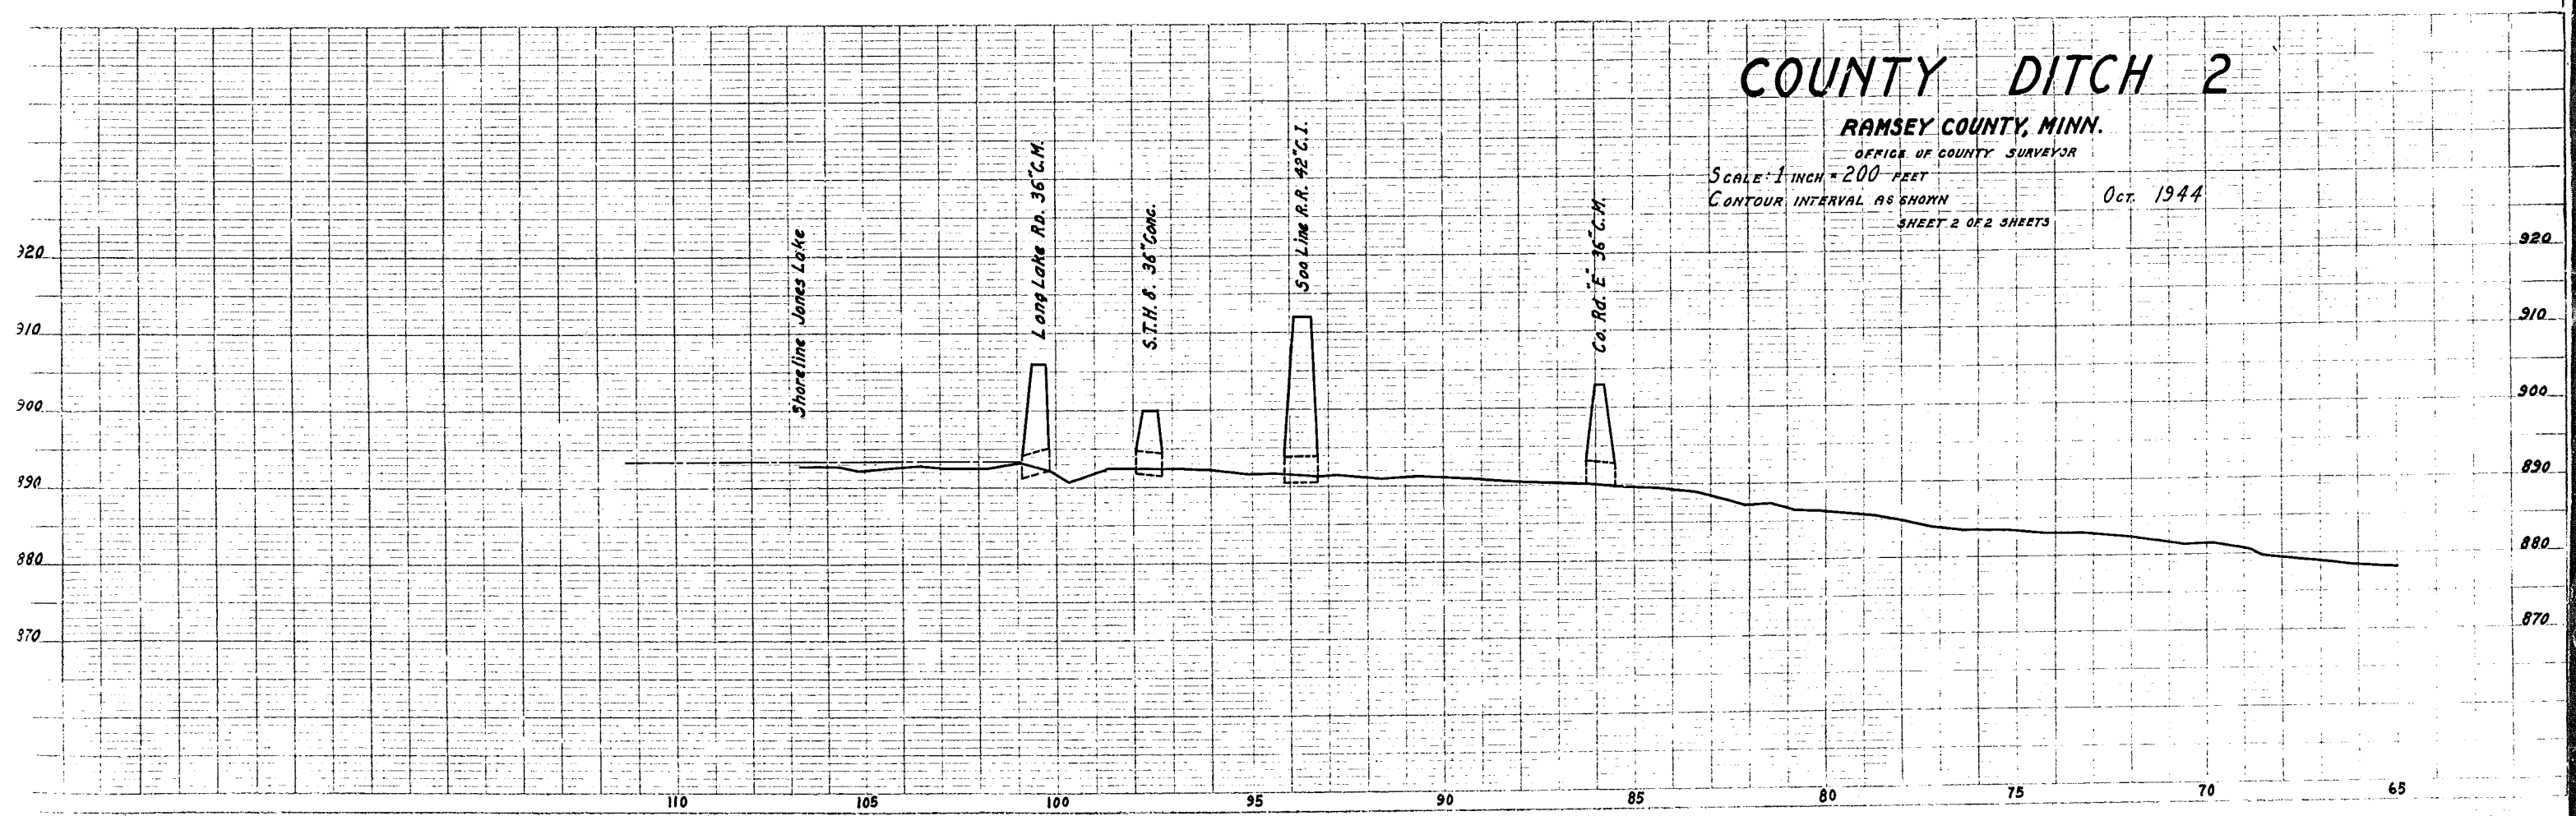

COUNTY DITCH 2

RAMSEY COUNTY, MINN.

OFFICE OF COUNTY SURVEYOR

SCALE 1 INCH = 200 FEET

CONTOUR INTERVAL AS SHOWN

OCT 1944

SHEET 1 OF 2 SHEETS

Sheet 1

Sheet -