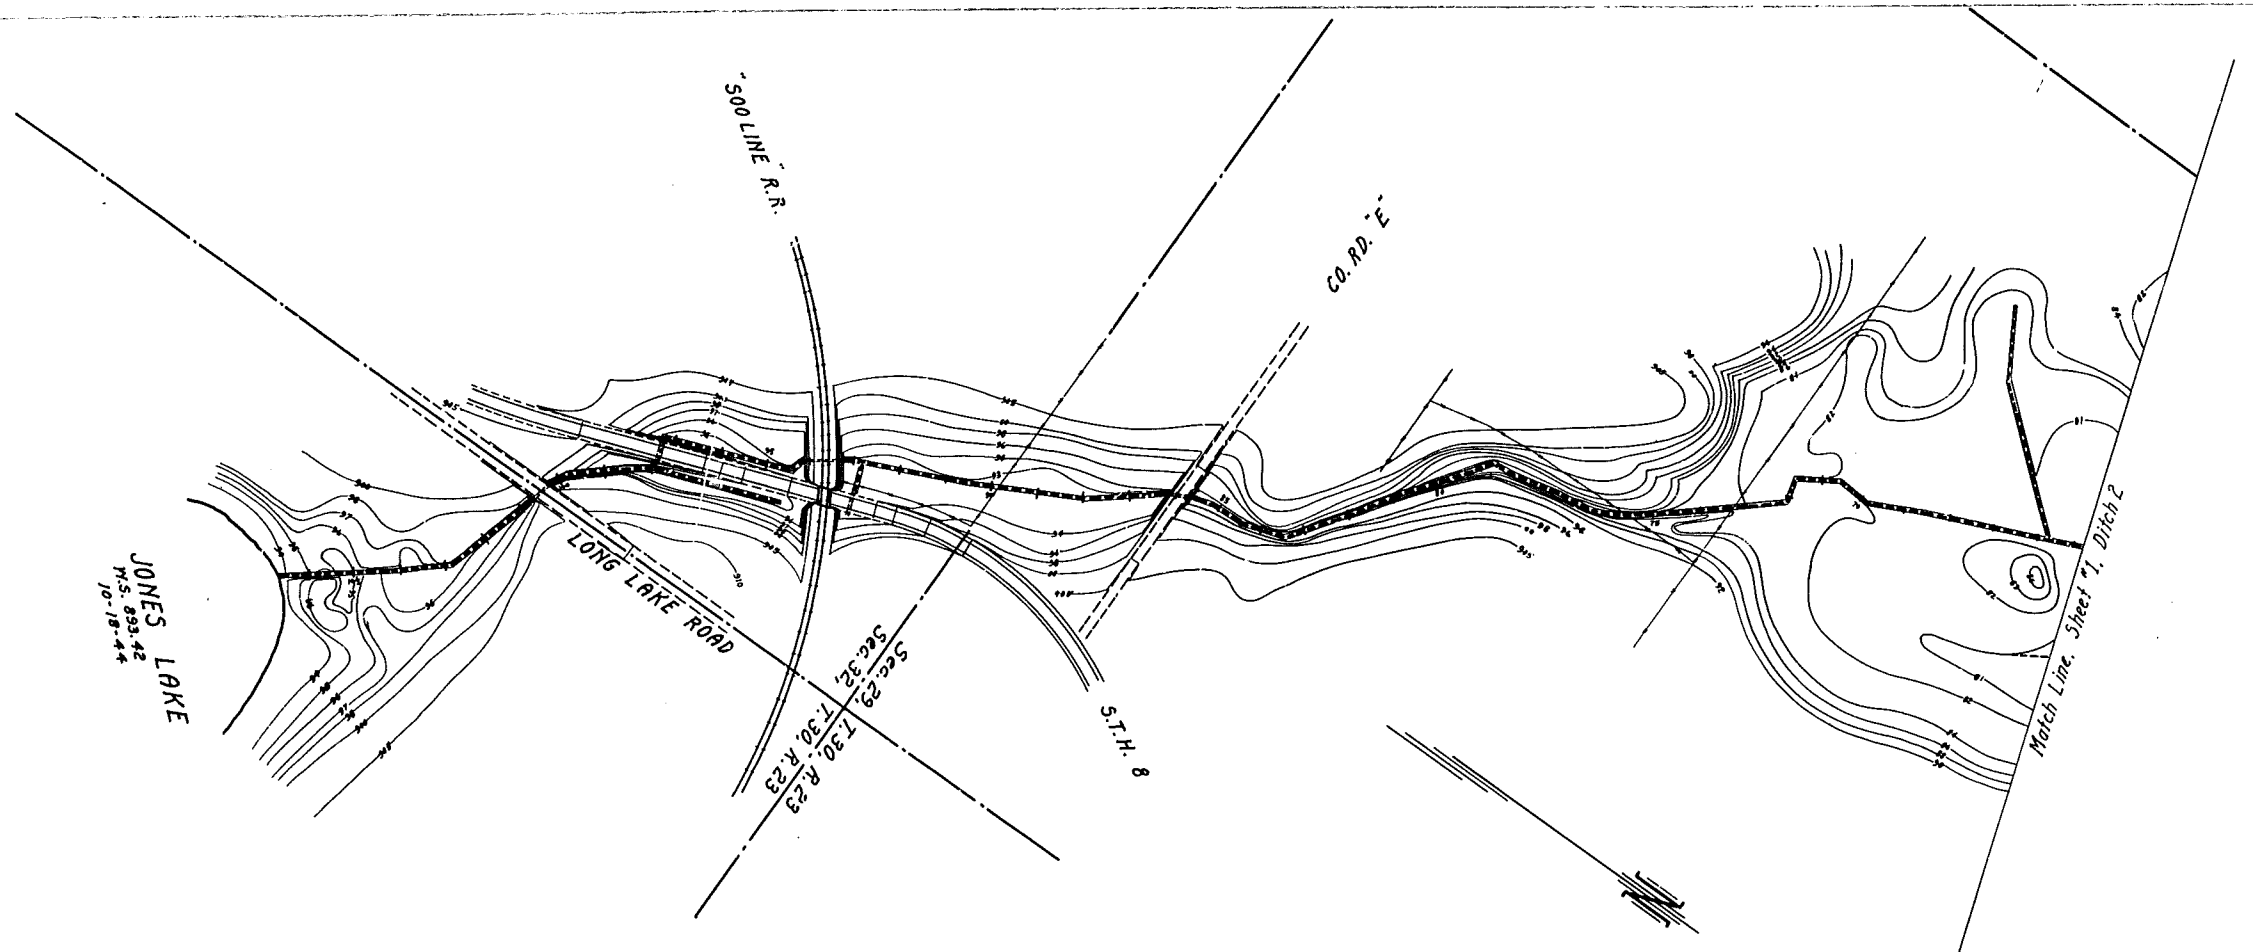

COUNTY DITCH 2

RAMSEY COUNTY, MINN.

OFFICE OF COUNTY SURVEYOR

SCALE 1 INCH = 200 FEET

CONTOUR INTERVAL AS SHOWN

OCT 1944

SHEET 1 OF 2 SHEETS

Sheet 1

Sheet -