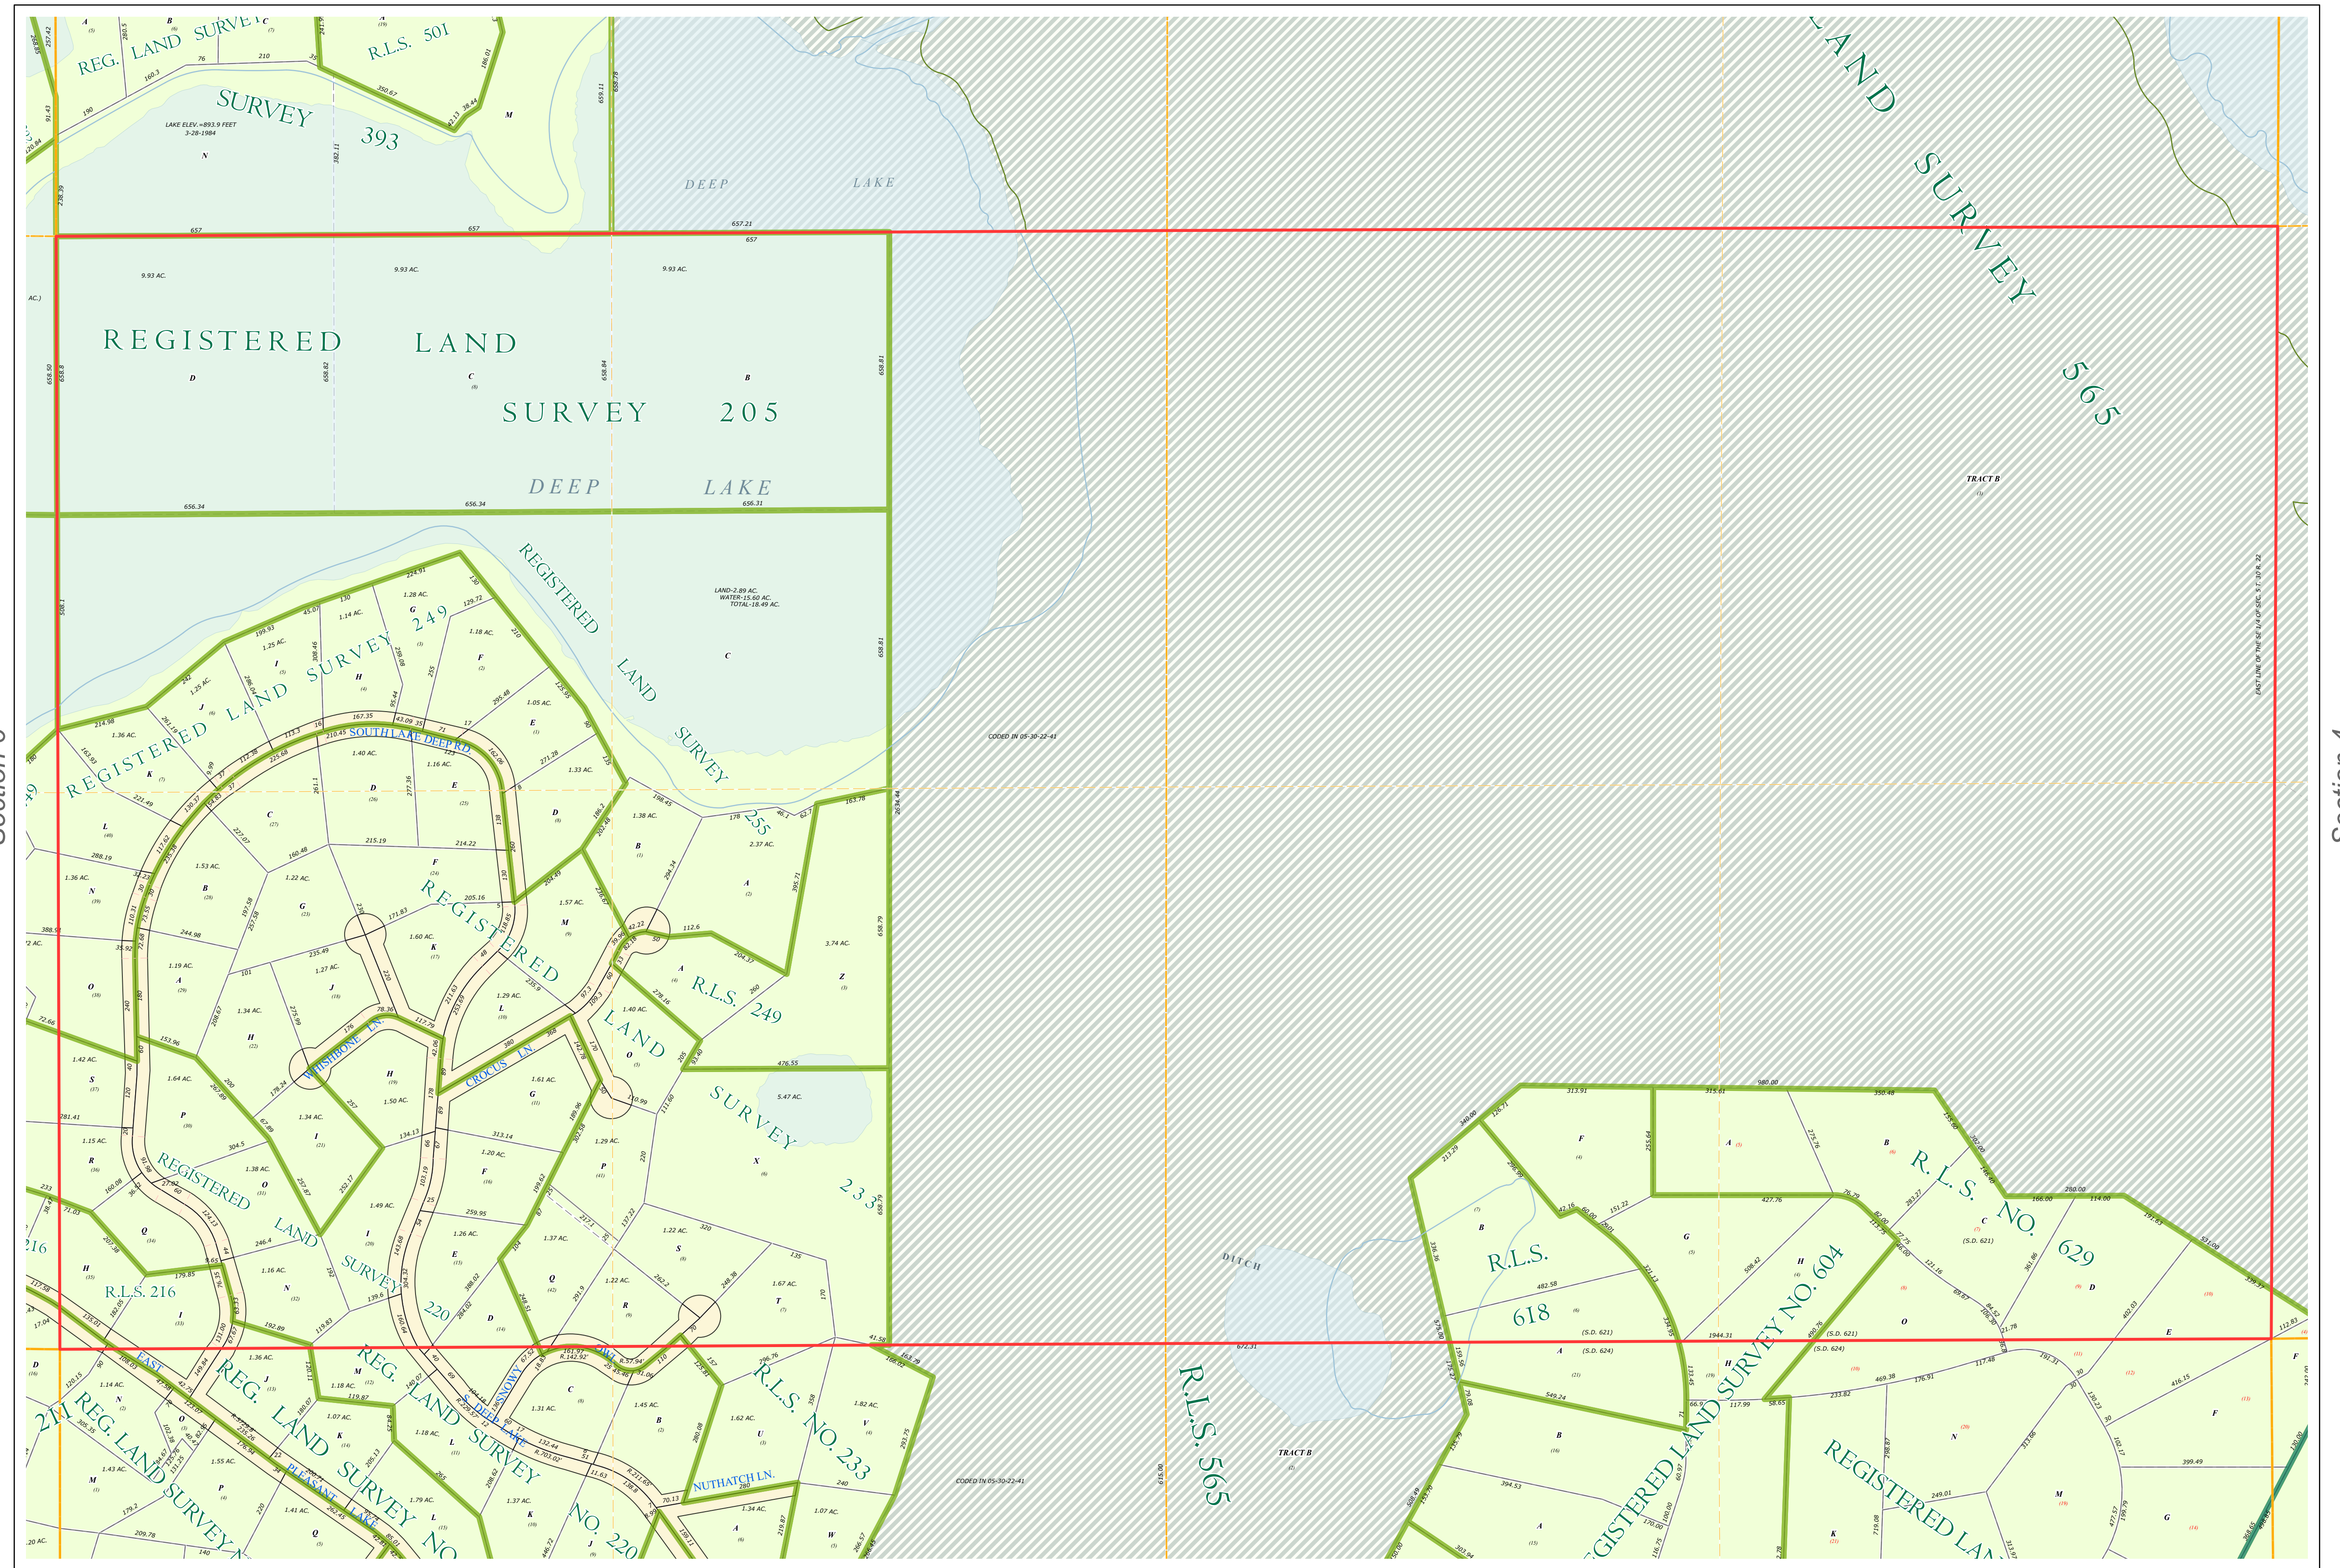

Ramsey County Minnesota Parcel Map

Ramsey County
Section 5

S Half
Section 5
T 30 N
R 22 W

Ramsey County
Section 6

Section 4
Ramsey County

Section 8
Ramsey County

Legend	
	Section
	Quarter
	Quarter Quarter
	Subdivision Type
	Registered Land Survey
	Division Type
	Tract
	Tax Parcel Type Real Property
	Easement Type Conservation
	Private Access
	Misc Easements

The information on this map is a compilation of Ramsey County Records. THE COUNTY DOES NOT WARRANT OR GUARANTEE THE ACCURACY OF THIS DATA. The County disclaims any liability for any injuries, time delays, or expenses you may suffer if you rely in any manner on the accuracy of this data.

Produced by Information Services Enterprise GIS Division
RCGISMetaData@Co.Ramsey.MN.US

651-266-2000
AskPropertyTaxandRecords@co.ramsey.mn.us