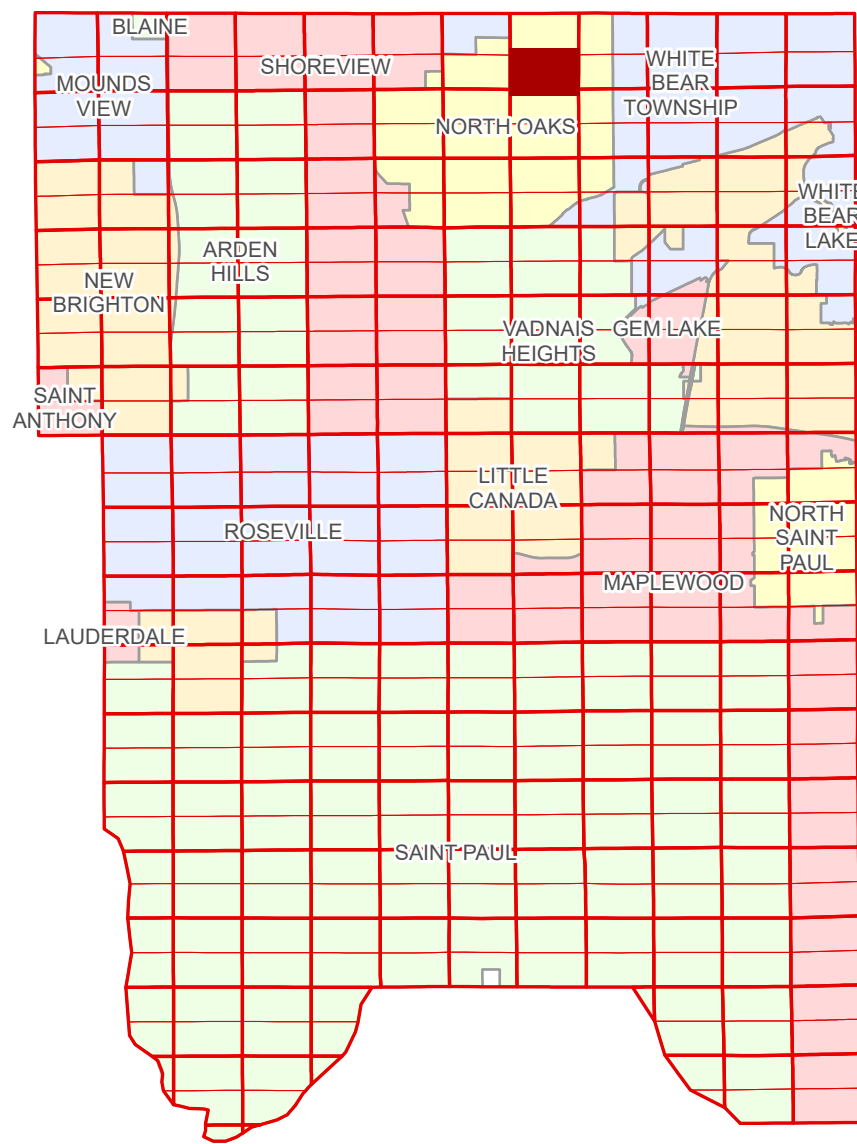

Ramsey County Minnesota Parcel Map

Ramsey County
Section 5

S Half
Section 5
T 30 N
R 22 W

Ramsey County
Section 6

Section 4
Ramsey County

Section 8
Ramsey County

Legend	
	Section
	Quarter
	Quarter Quarter
	Subdivision Type
	Registered Land Survey
	Division Type
	Tract
	Tax Parcel Type Real Property
	Easement Type Conservation
	Private Access
	Misc Easements

The information on this map is a compilation of Ramsey County Records. THE COUNTY DOES NOT WARRANT OR GUARANTEE THE ACCURACY OF THIS DATA. The County disclaims any liability for any injuries, time delays, or expenses you may suffer if you rely in any manner on the accuracy of this data.

Produced by Information Services Enterprise GIS Division
RCGISMetaData@Co.Ramsey.MN.US

651-266-2000
AskPropertyTaxandRecords@co.ramsey.mn.us