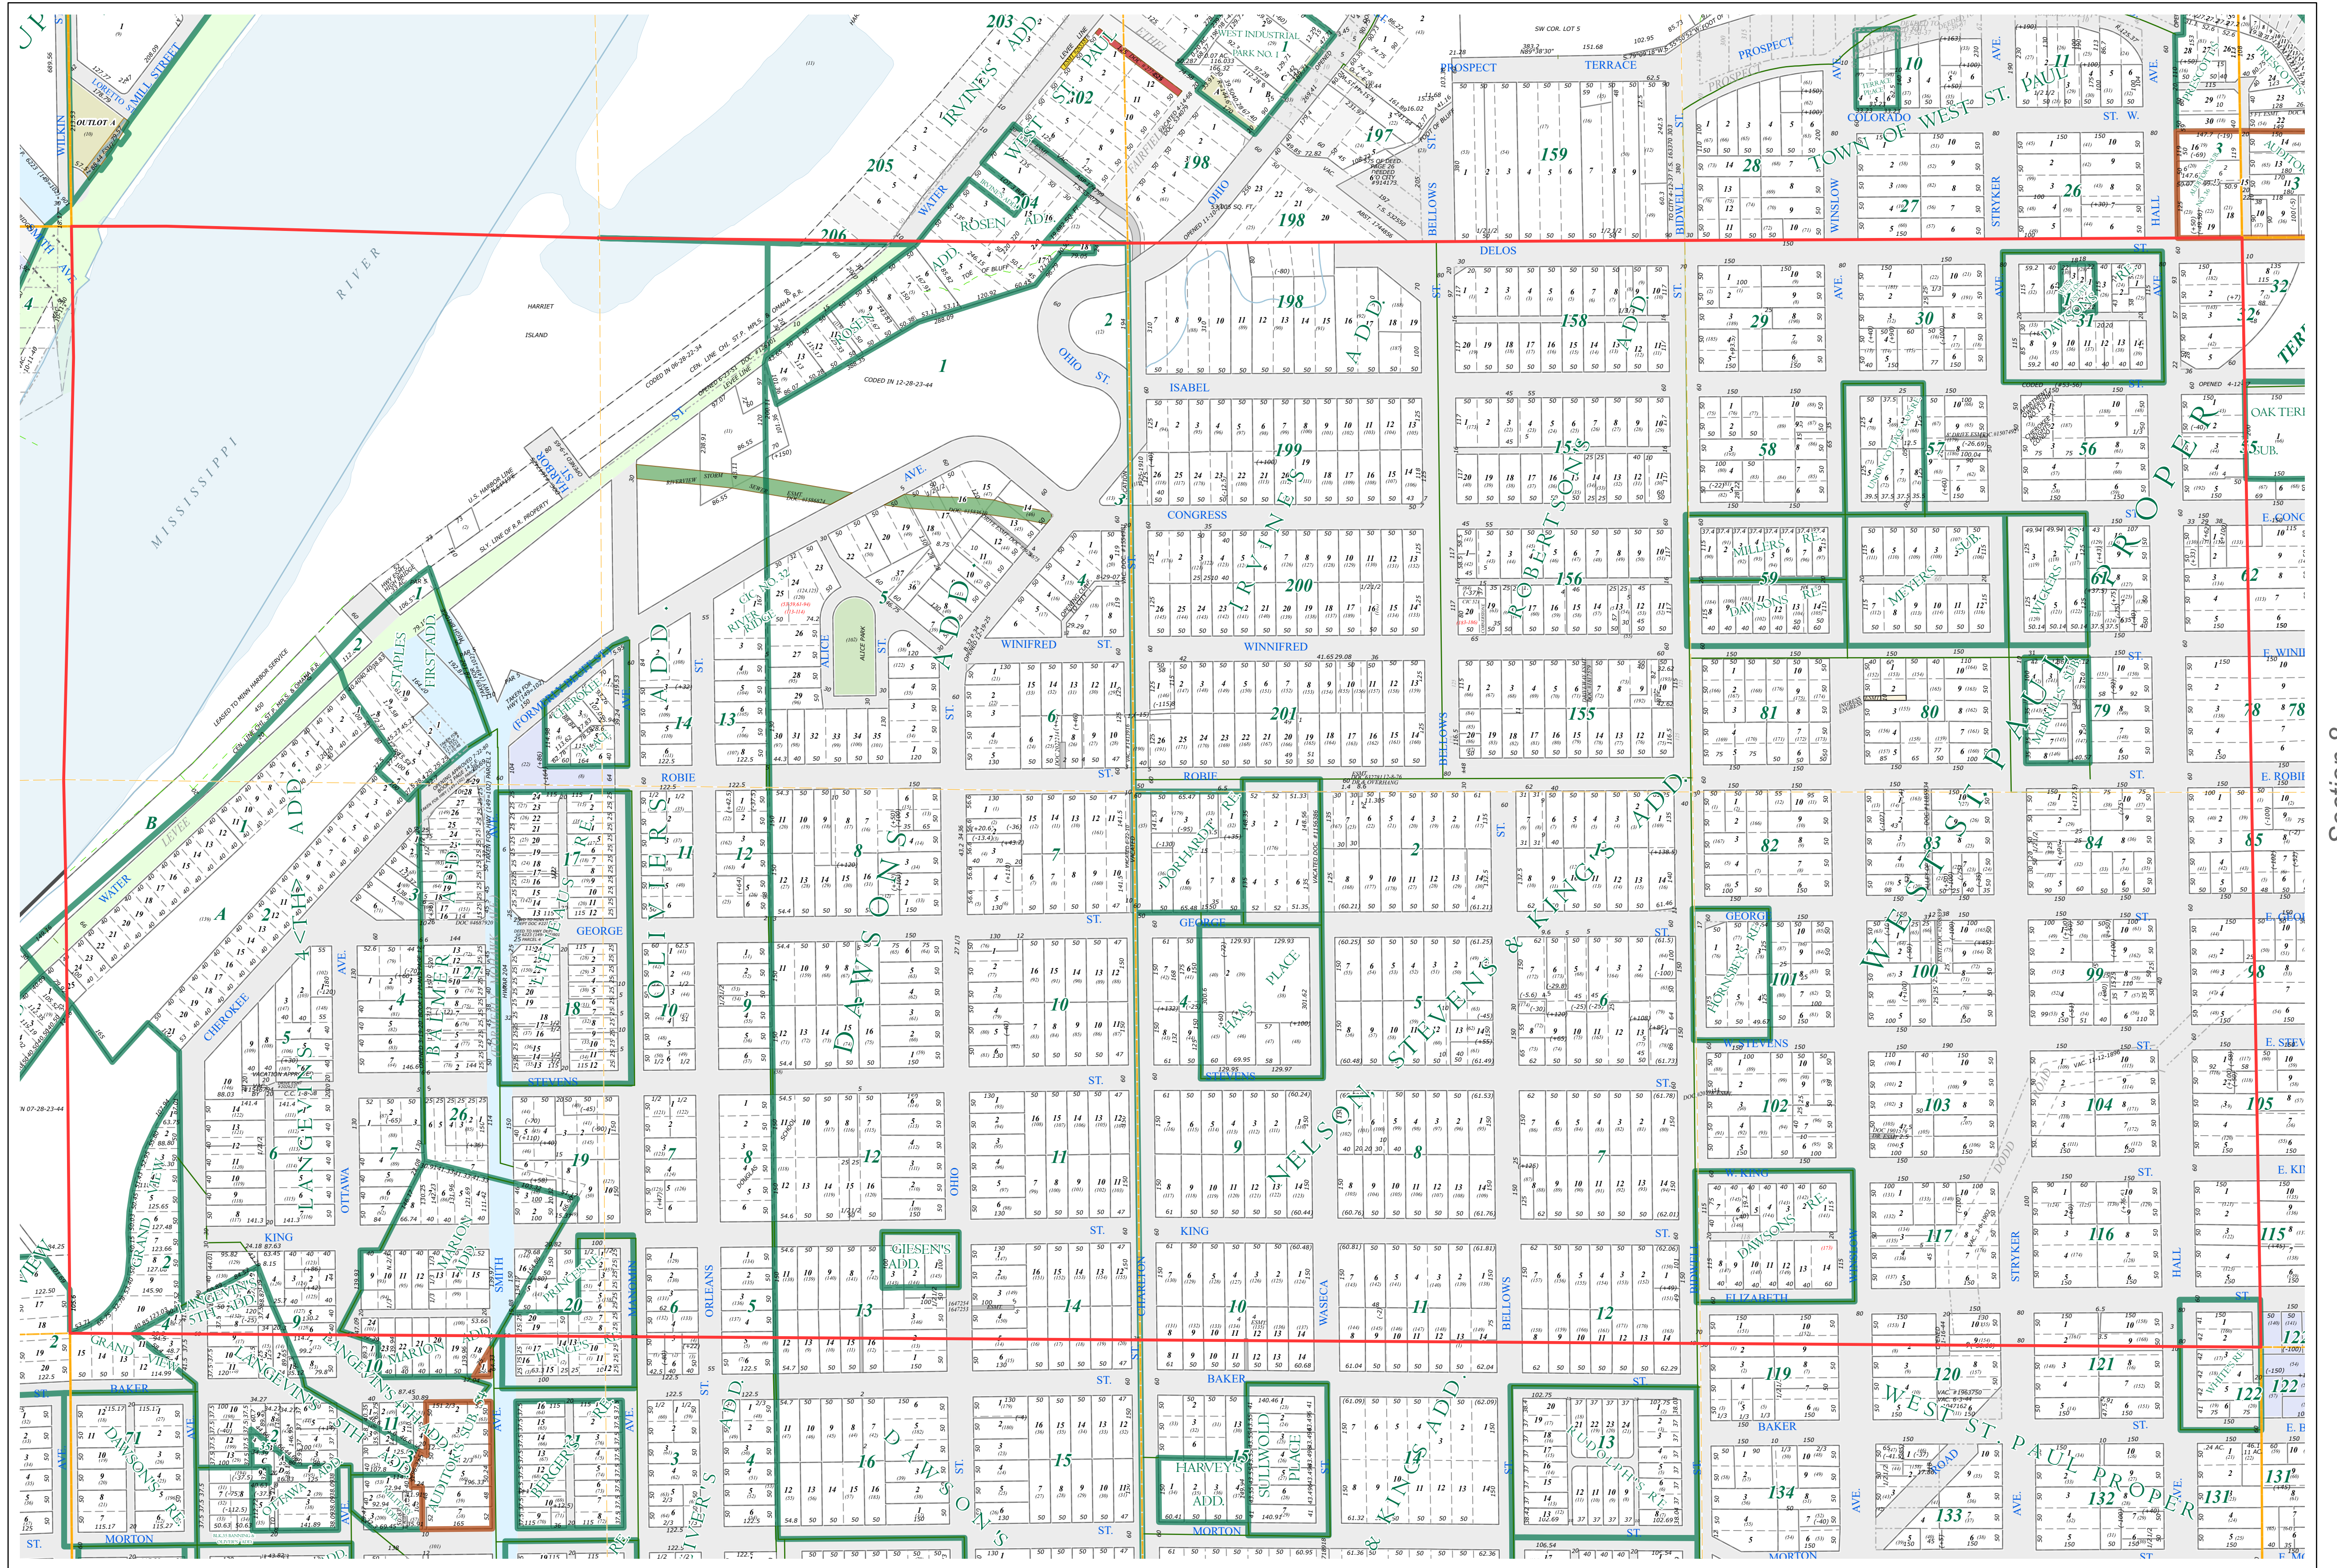

N Half
Section 7
T 28 N
R 22 W

Ramsey County Minnesota Parcel Map

Ramsey County
Section 6

Ramsey County
Section 12

Ramsey County
Section 8

Legend	
	Section
	Quarter
	Quarter Quarter
	State Right of Way
	County Right of Way
	Municipal Right of Way
	Subdivision Type
	Subdivision Plat
	Auditors's Subdivision
	Division Type
	Lot
	Other
	Park
	Metes & Bounds
	Tax Parcel Type
	Personal Property
	Real Property
	Easement Type
	Private Access
	Private Driveway
	Utility, Storm & Sanitary Sewer

Section 7
Ramsey County

0 4590 180 270 360 Feet

1" = 200'
1:2,400

N072822

1/3/2025