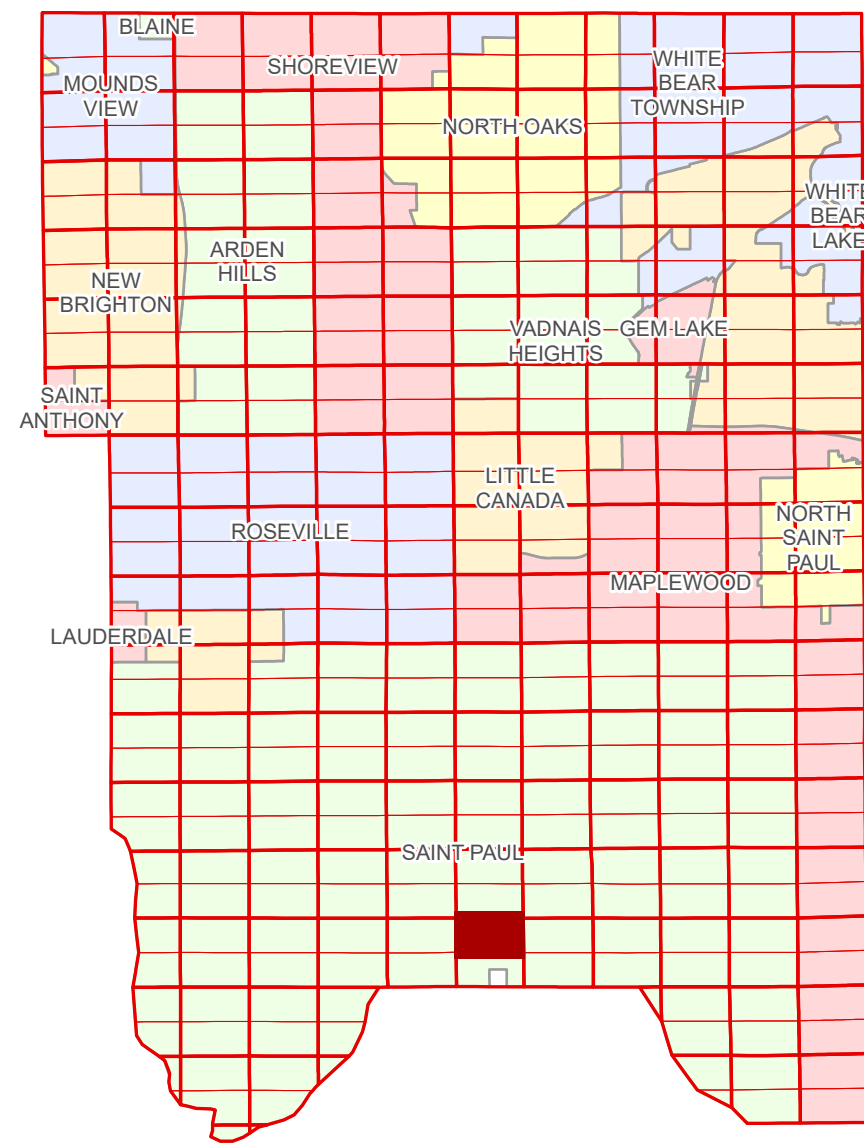

N Half
Section 7
T 28 N
R 22 W

Ramsey County Minnesota Parcel Map

Ramsey County
Section 6

Ramsey County
Section 12

Ramsey County
Section 8

Legend	
	Section
	Quarter
	Quarter Quarter
	State Right of Way
	County Right of Way
	Municipal Right of Way
	Subdivision Type
	Subdivision Plat
	Auditors's Subdivision
	Division Type
	Lot
	Other
	Park
	Metes & Bounds
	Tax Parcel Type
	Personal Property
	Real Property
	Easement Type
	Private Access
	Private Driveway
	Utility, Storm & Sanitary Sewer

Section 7
Ramsey County

0 4590 180 270 360 Feet

1" = 200'
1:2,400

N072822

1/3/2025