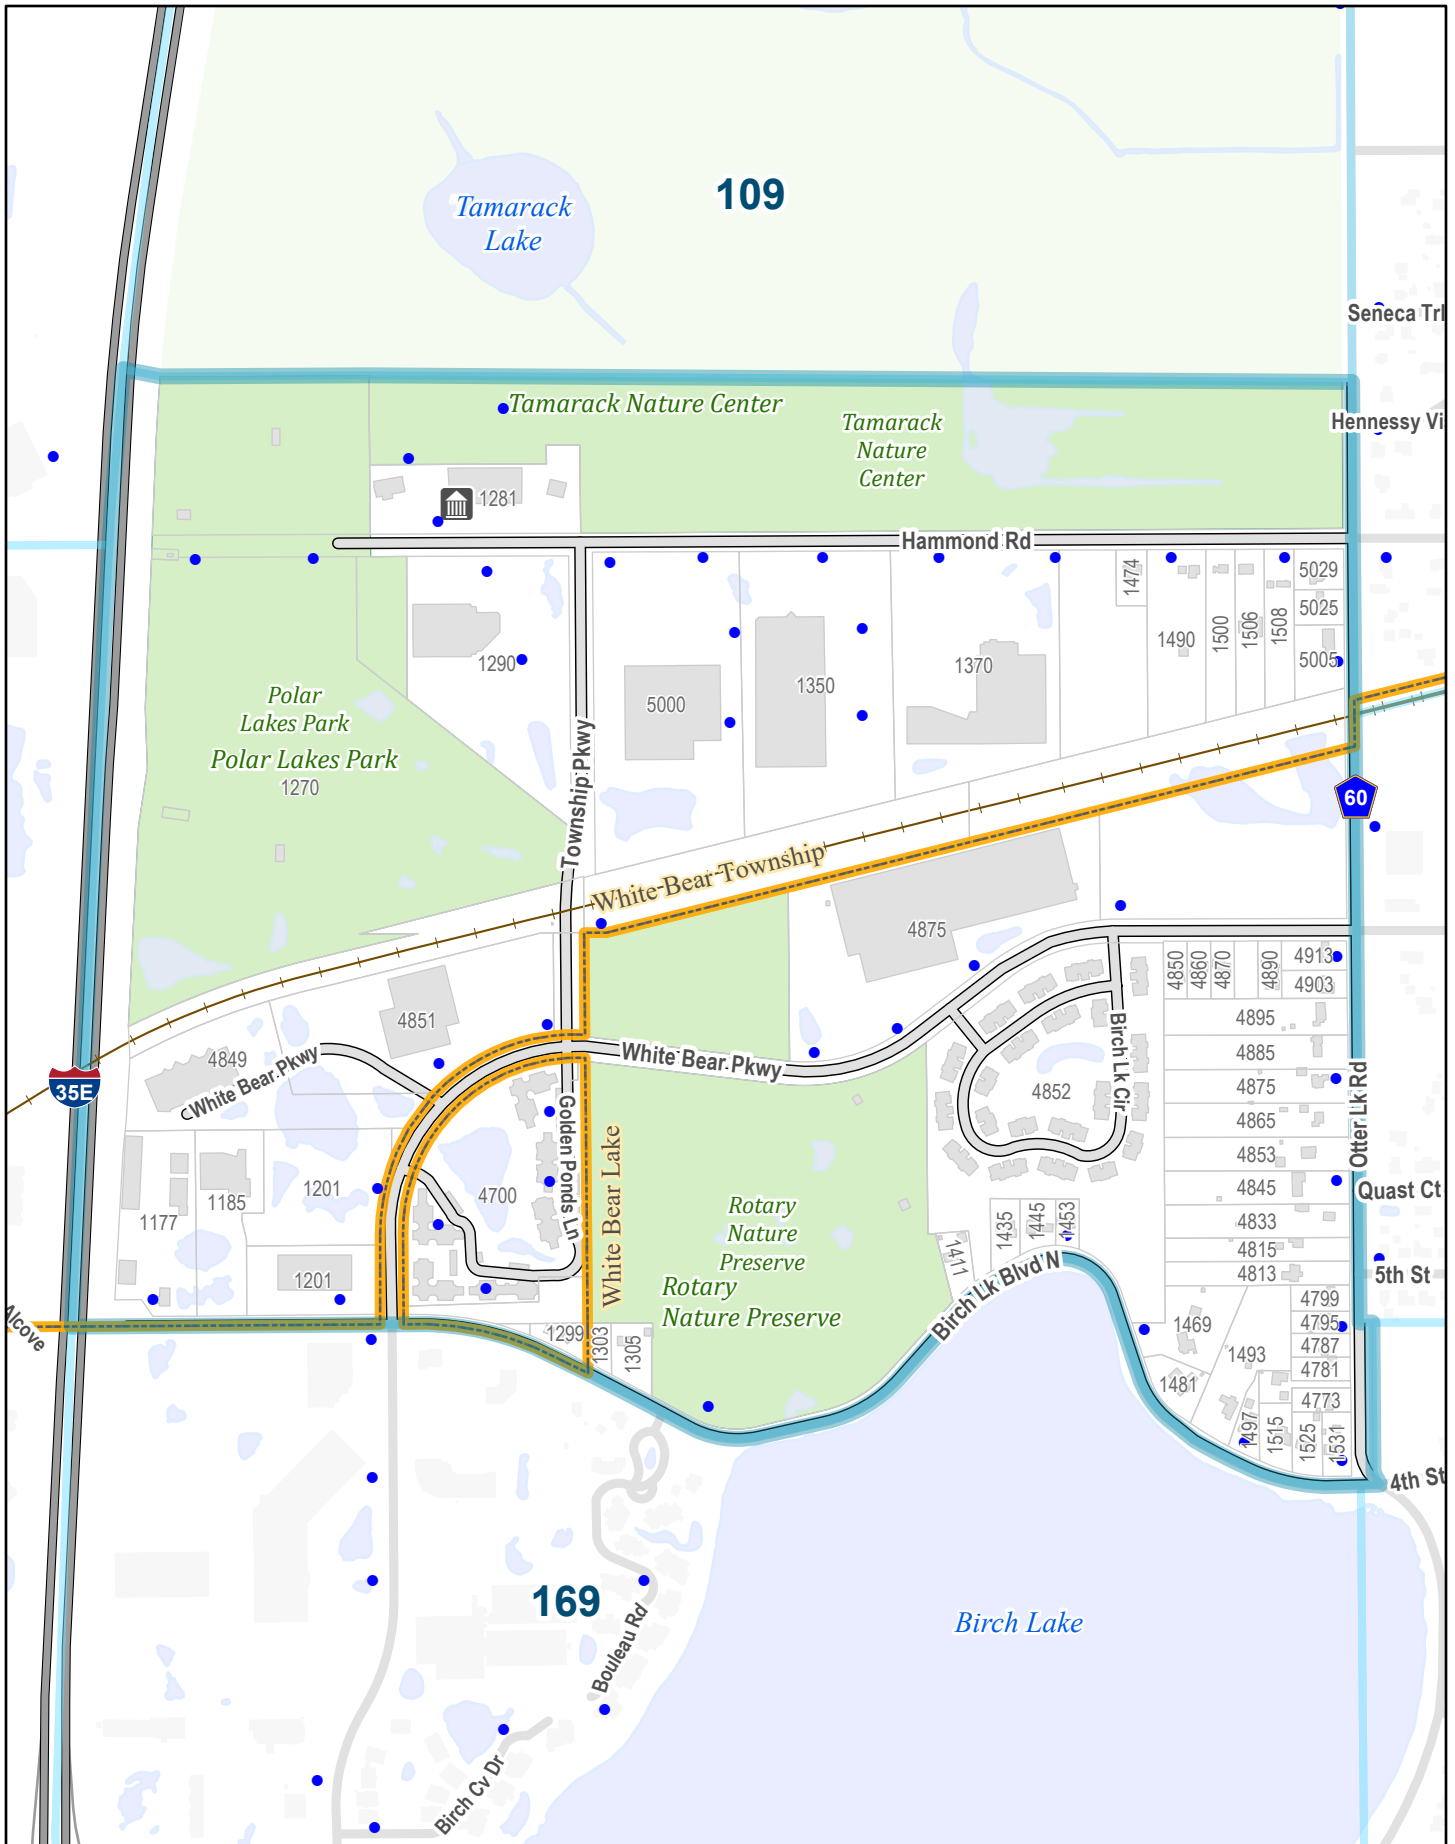

Prepared by Ramsey County Enterprise GIS  
 RCGISMetaData@Co.Ramsey.MN.US  
 ReferenceMap 1/3/2025

114

*White  
Bear Lake*

White Bear Township  
Mahtomedi

174

173

*White  
Bear Lake*

*White Bear Township*