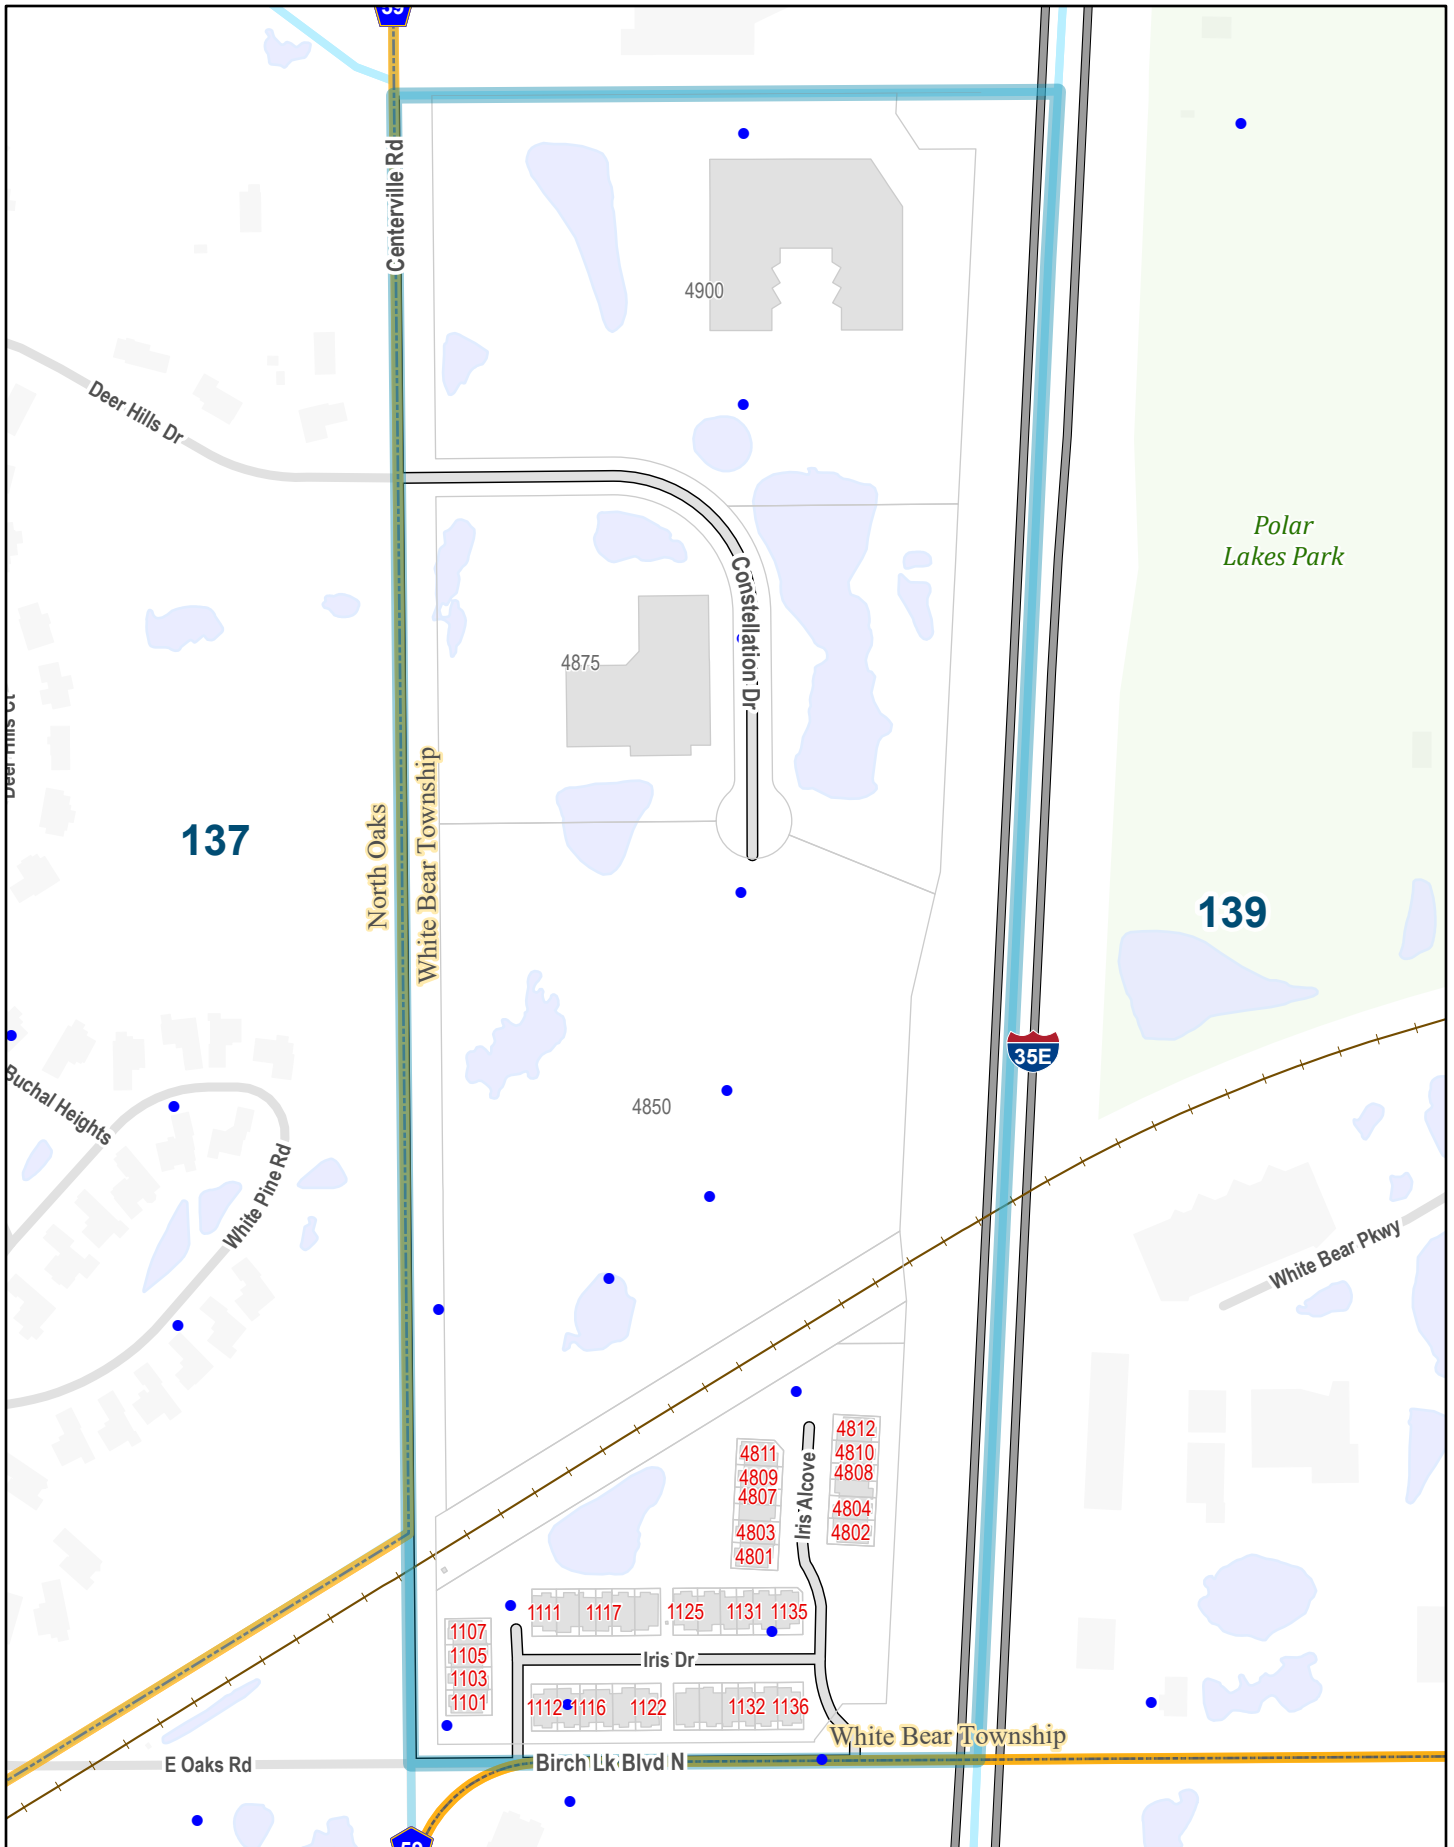

Prepared by Ramsey County Enterprise GIS  
 RCGISMetaData@Co.Ramsey.MN.US  
 ReferenceMap 1/3/2025

114

*White  
Bear Lake*

White Bear Township  
Mahtomedi

174

173

*White  
Bear Lake*

*White Bear Township*

264

White Bear Township

Bellaire Park

Portland Ave

Birch Knoll Dr

E County Line Rd N

235

295