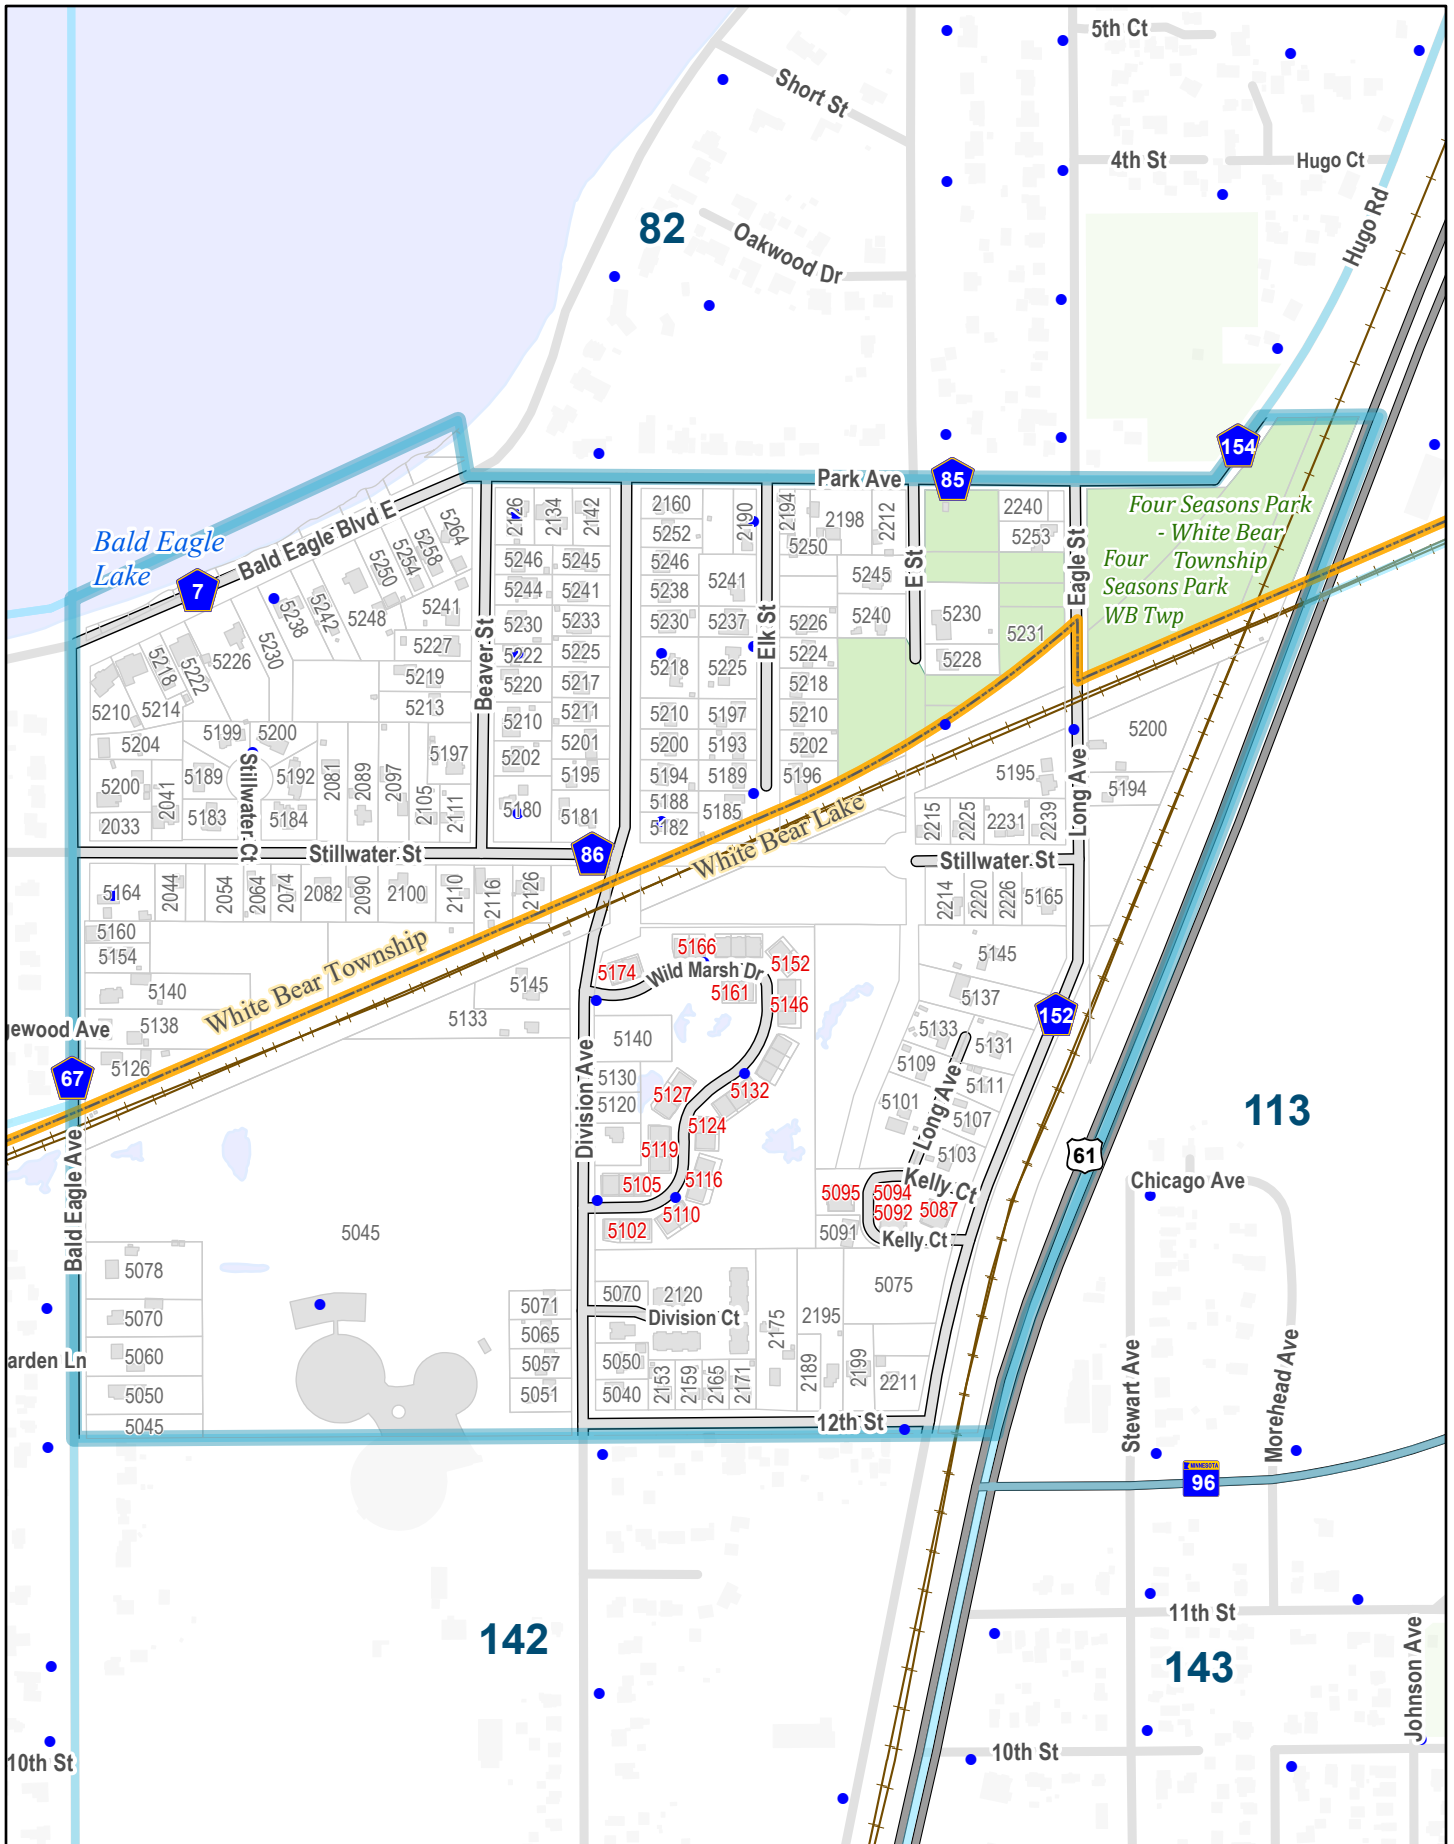

Prepared by Ramsey County Enterprise GIS  
 RCGISMetaData@Co.Ramsey.MN.US  
 ReferenceMap 1/3/2025

114

*White  
Bear Lake*

White Bear Township  
Mahtomedi

174

173

*White  
Bear Lake*

*White Bear Township*