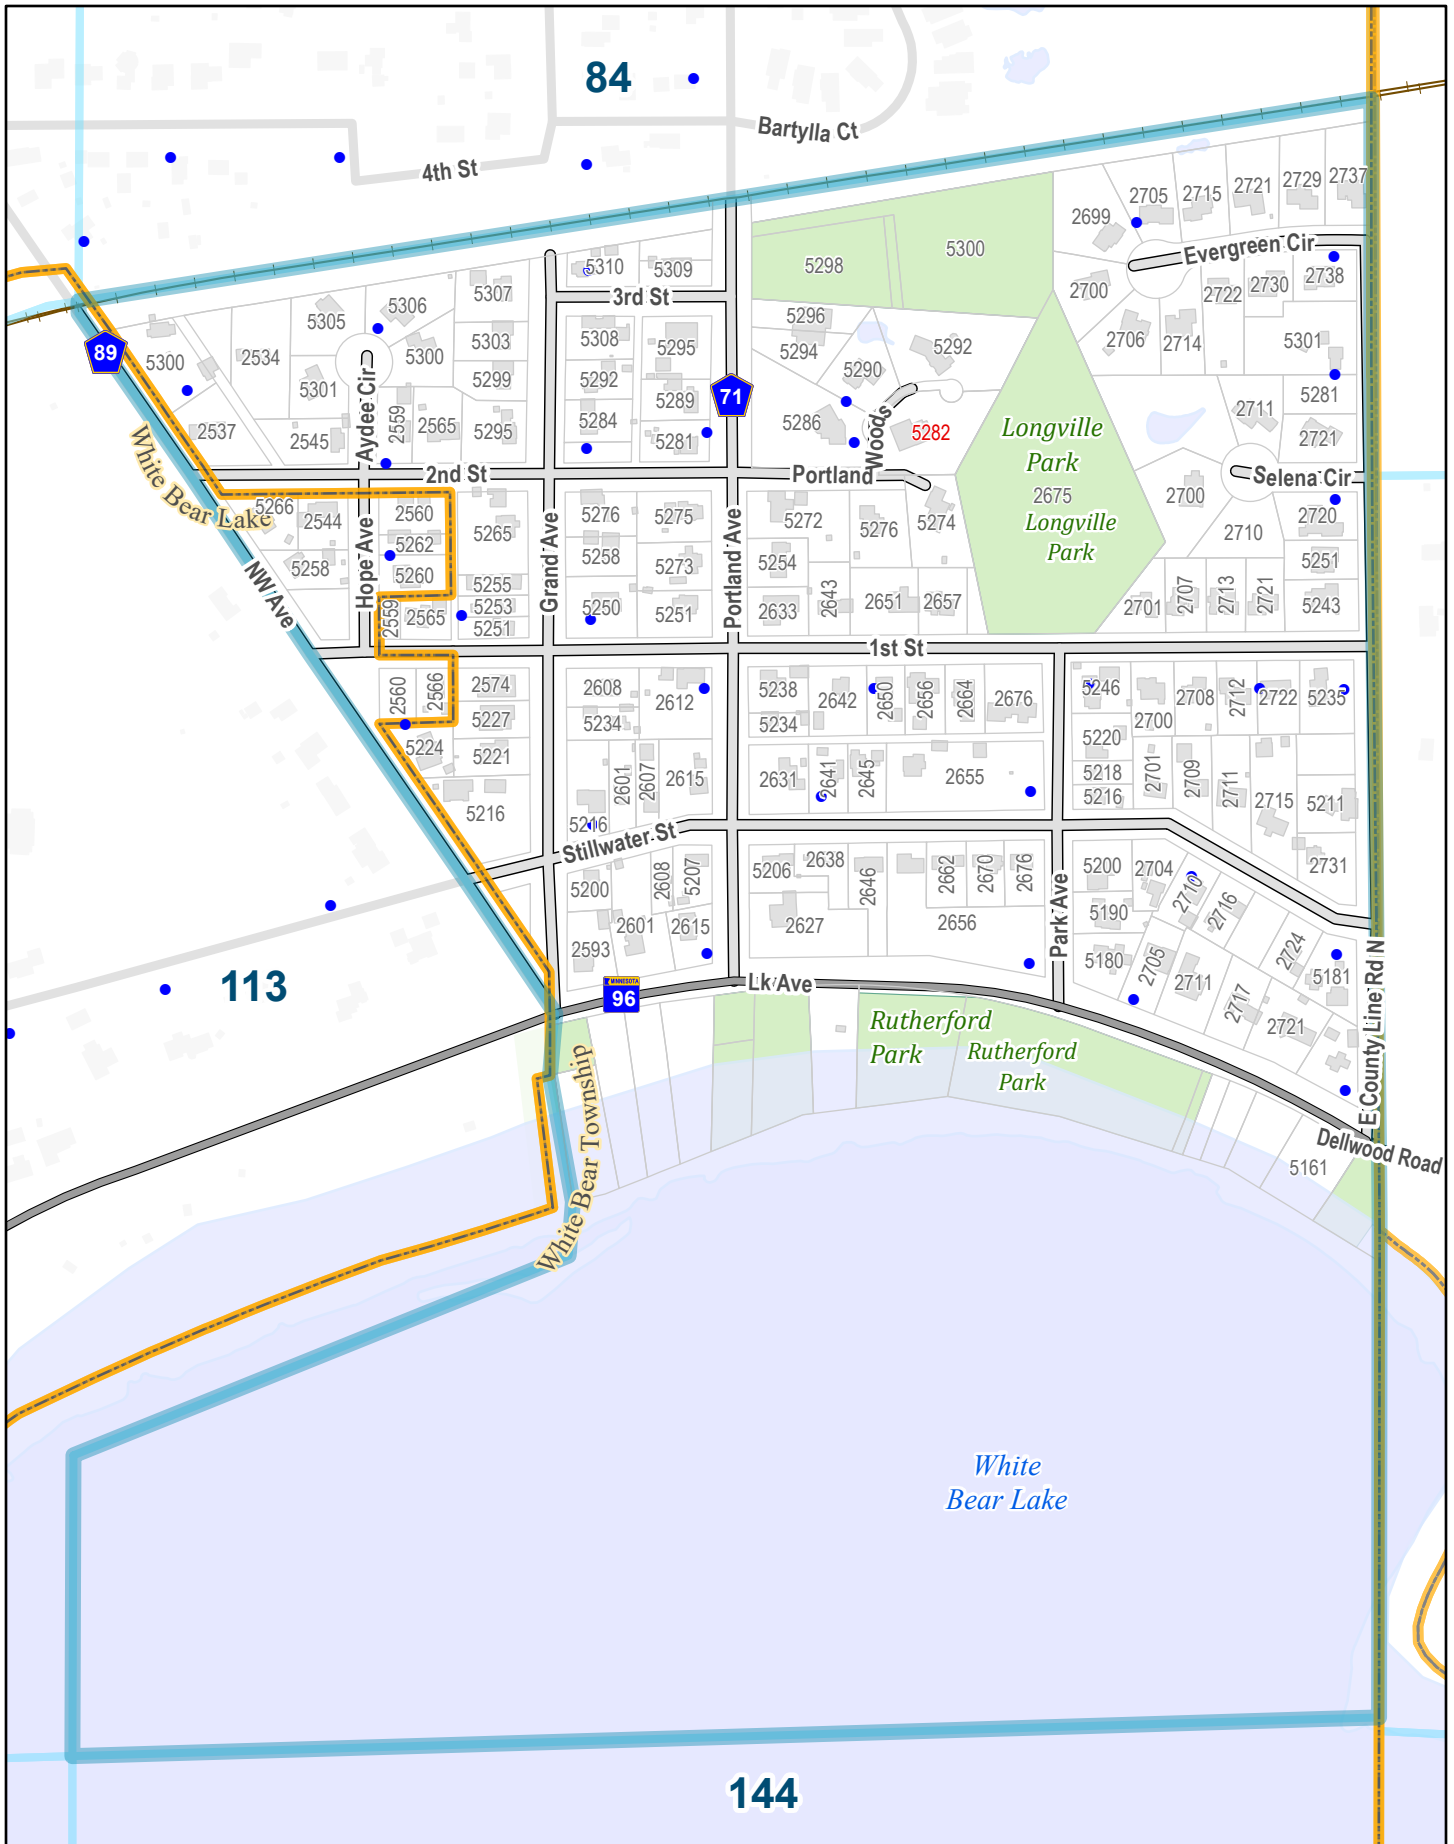

Prepared by Ramsey County Enterprise GIS  
 RCGISMetaData@Co.Ramsey.MN.US  
 ReferenceMap 1/3/2025

114

*White  
Bear Lake*

White Bear Township  
Mahtomedi

174

173

*White  
Bear Lake*

*White Bear Township*