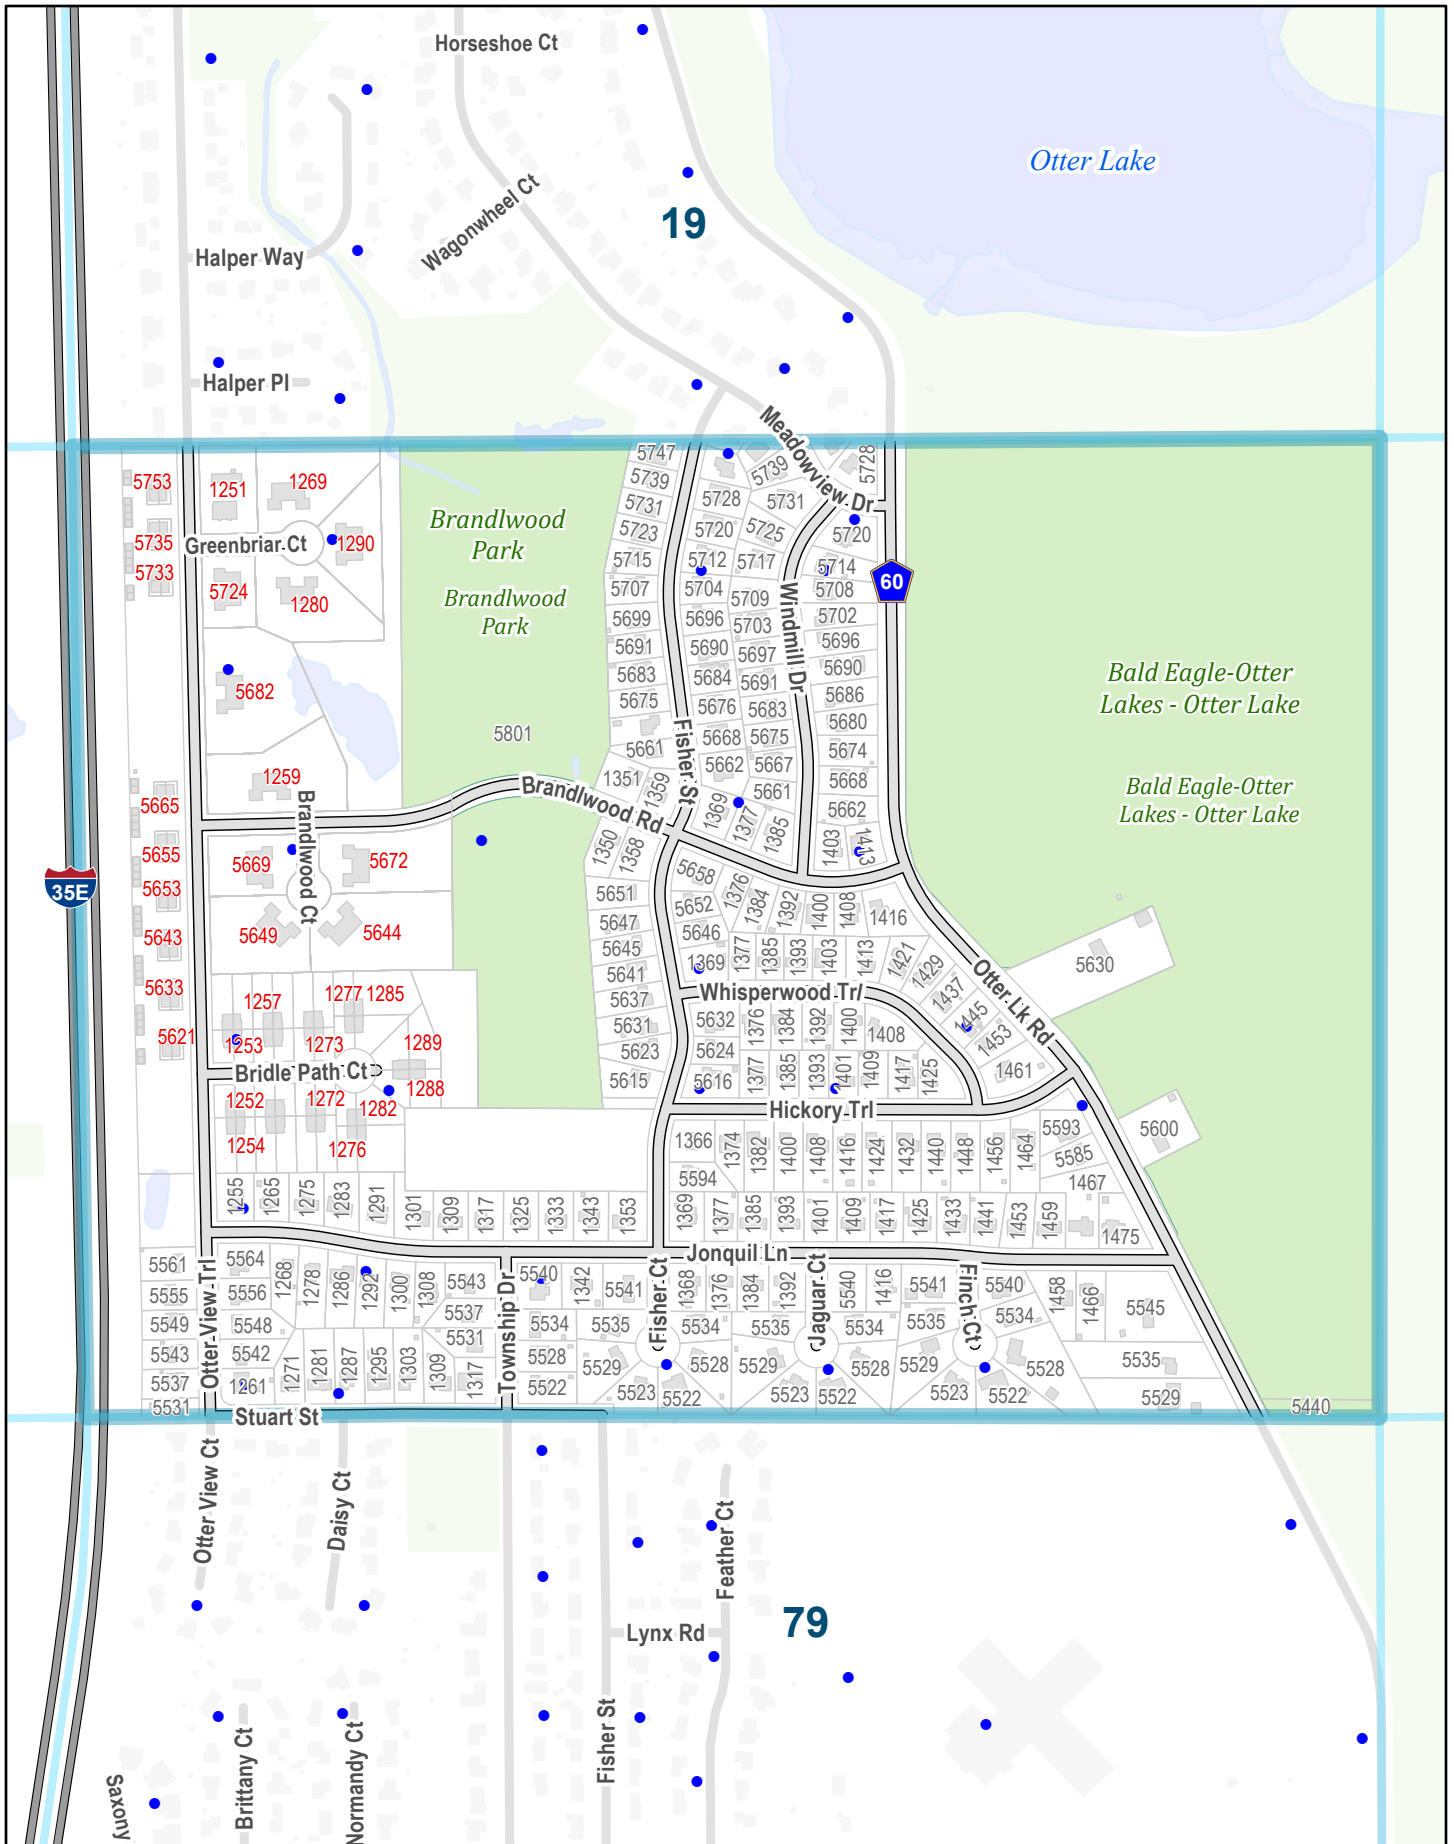

Prepared by Ramsey County Enterprise GIS  
 RCGISMetaData@Co.Ramsey.MN.US  
 ReferenceMap 1/3/2025

114

*White  
Bear Lake*

White Bear Township  
Mahtomedi

174

173

*White  
Bear Lake*

*White Bear Township*

264

White Bear Township

Bellaire Park

Portland Ave

Birch Knoll Dr

E County Line Rd N

235

295