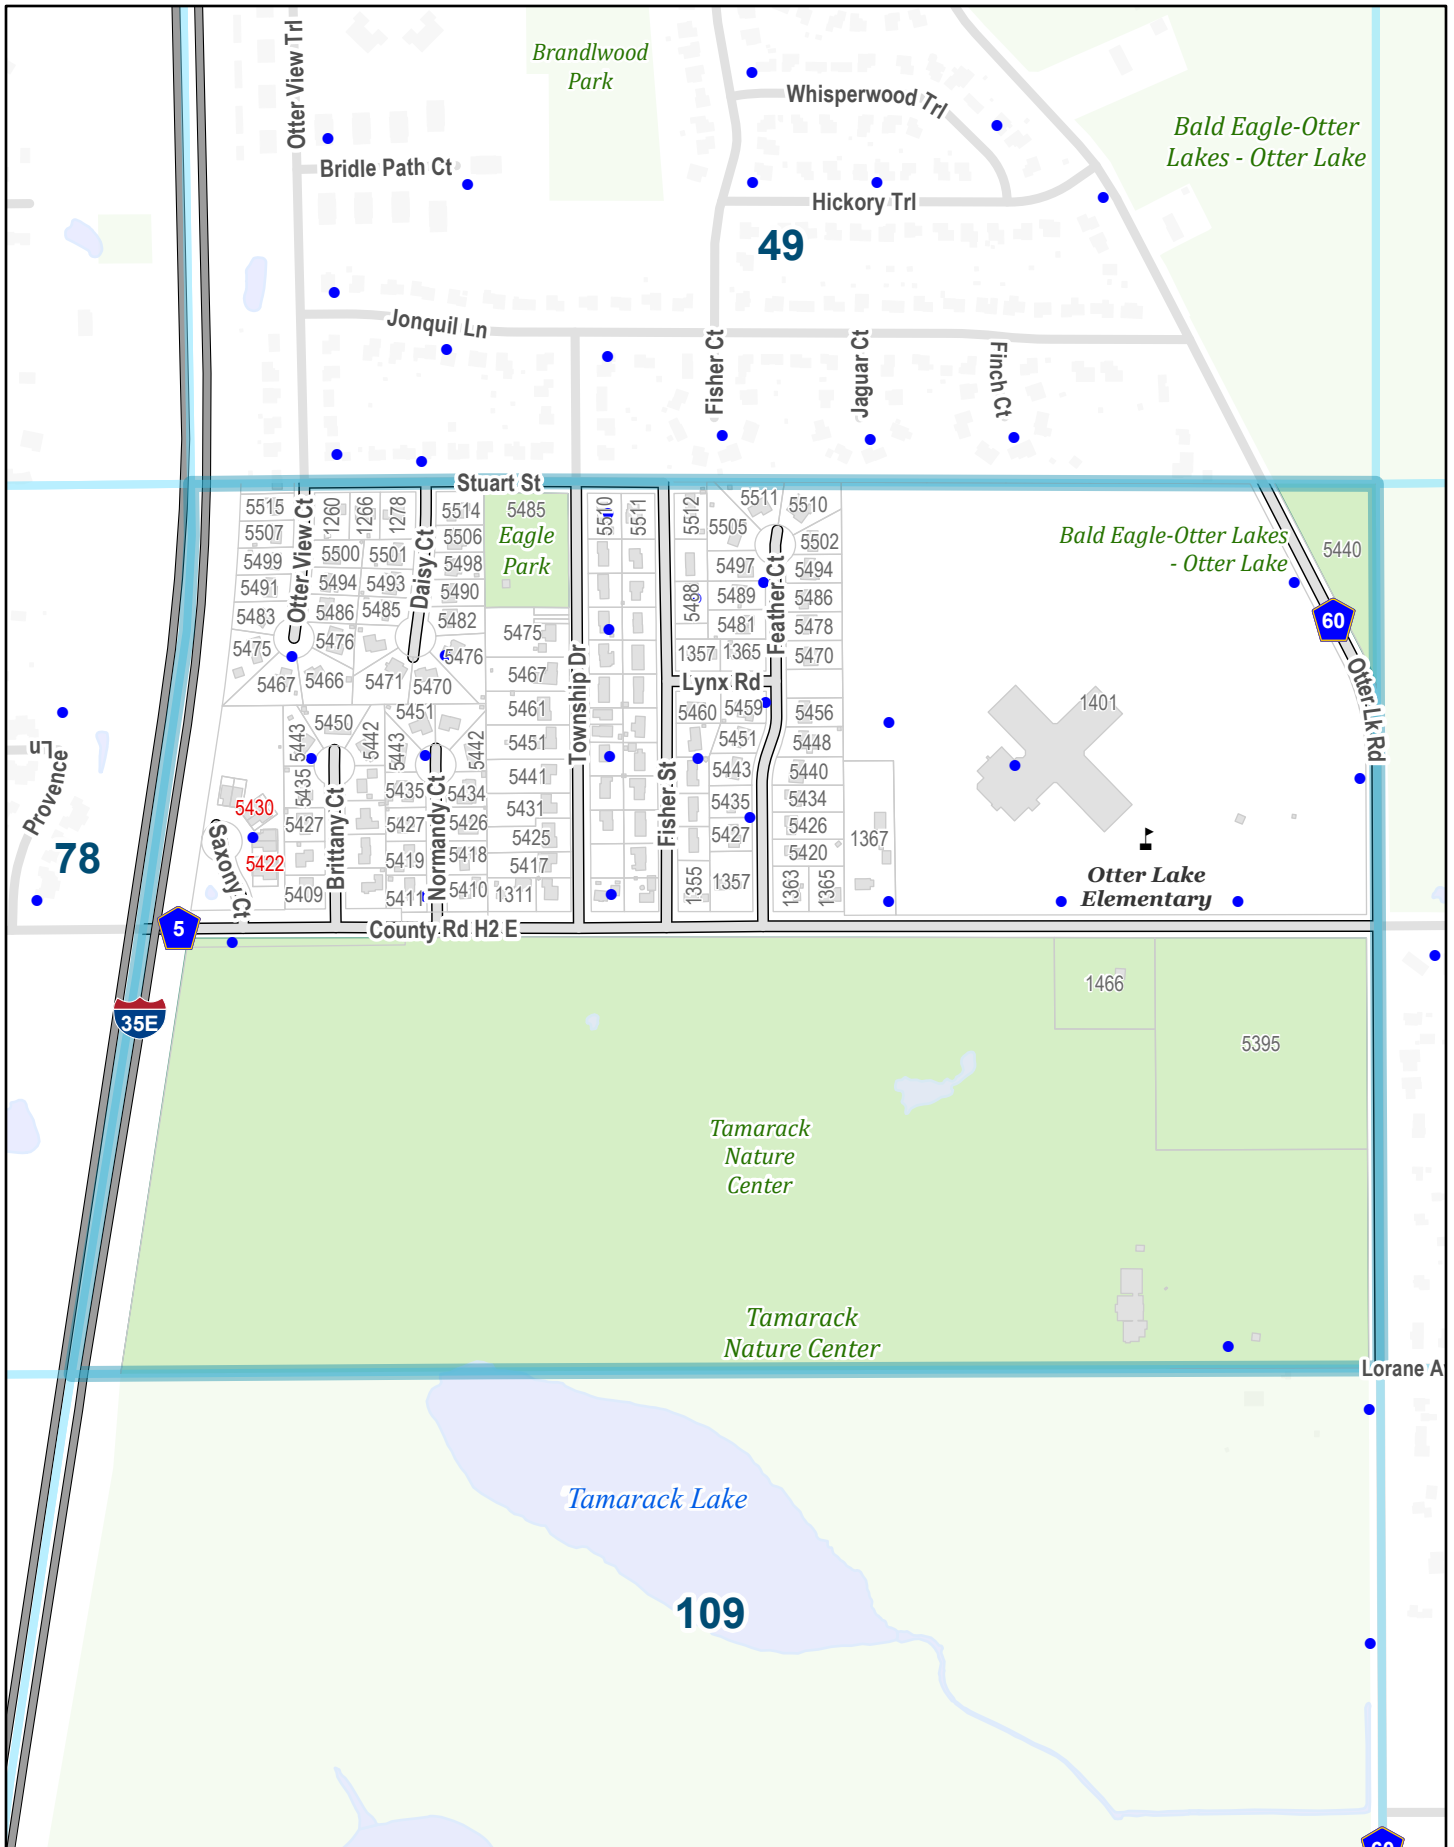

Prepared by Ramsey County Enterprise GIS  
 RCGISMetaData@Co.Ramsey.MN.US  
 ReferenceMap 1/3/2025

114

*White  
Bear Lake*

White Bear Township  
Mahtomedi

174

173

*White  
Bear Lake*

*White Bear Township*

264

White Bear Township

Bellaire Park

Portland Ave

Birch Knoll Dr

E County Line Rd N

235

295