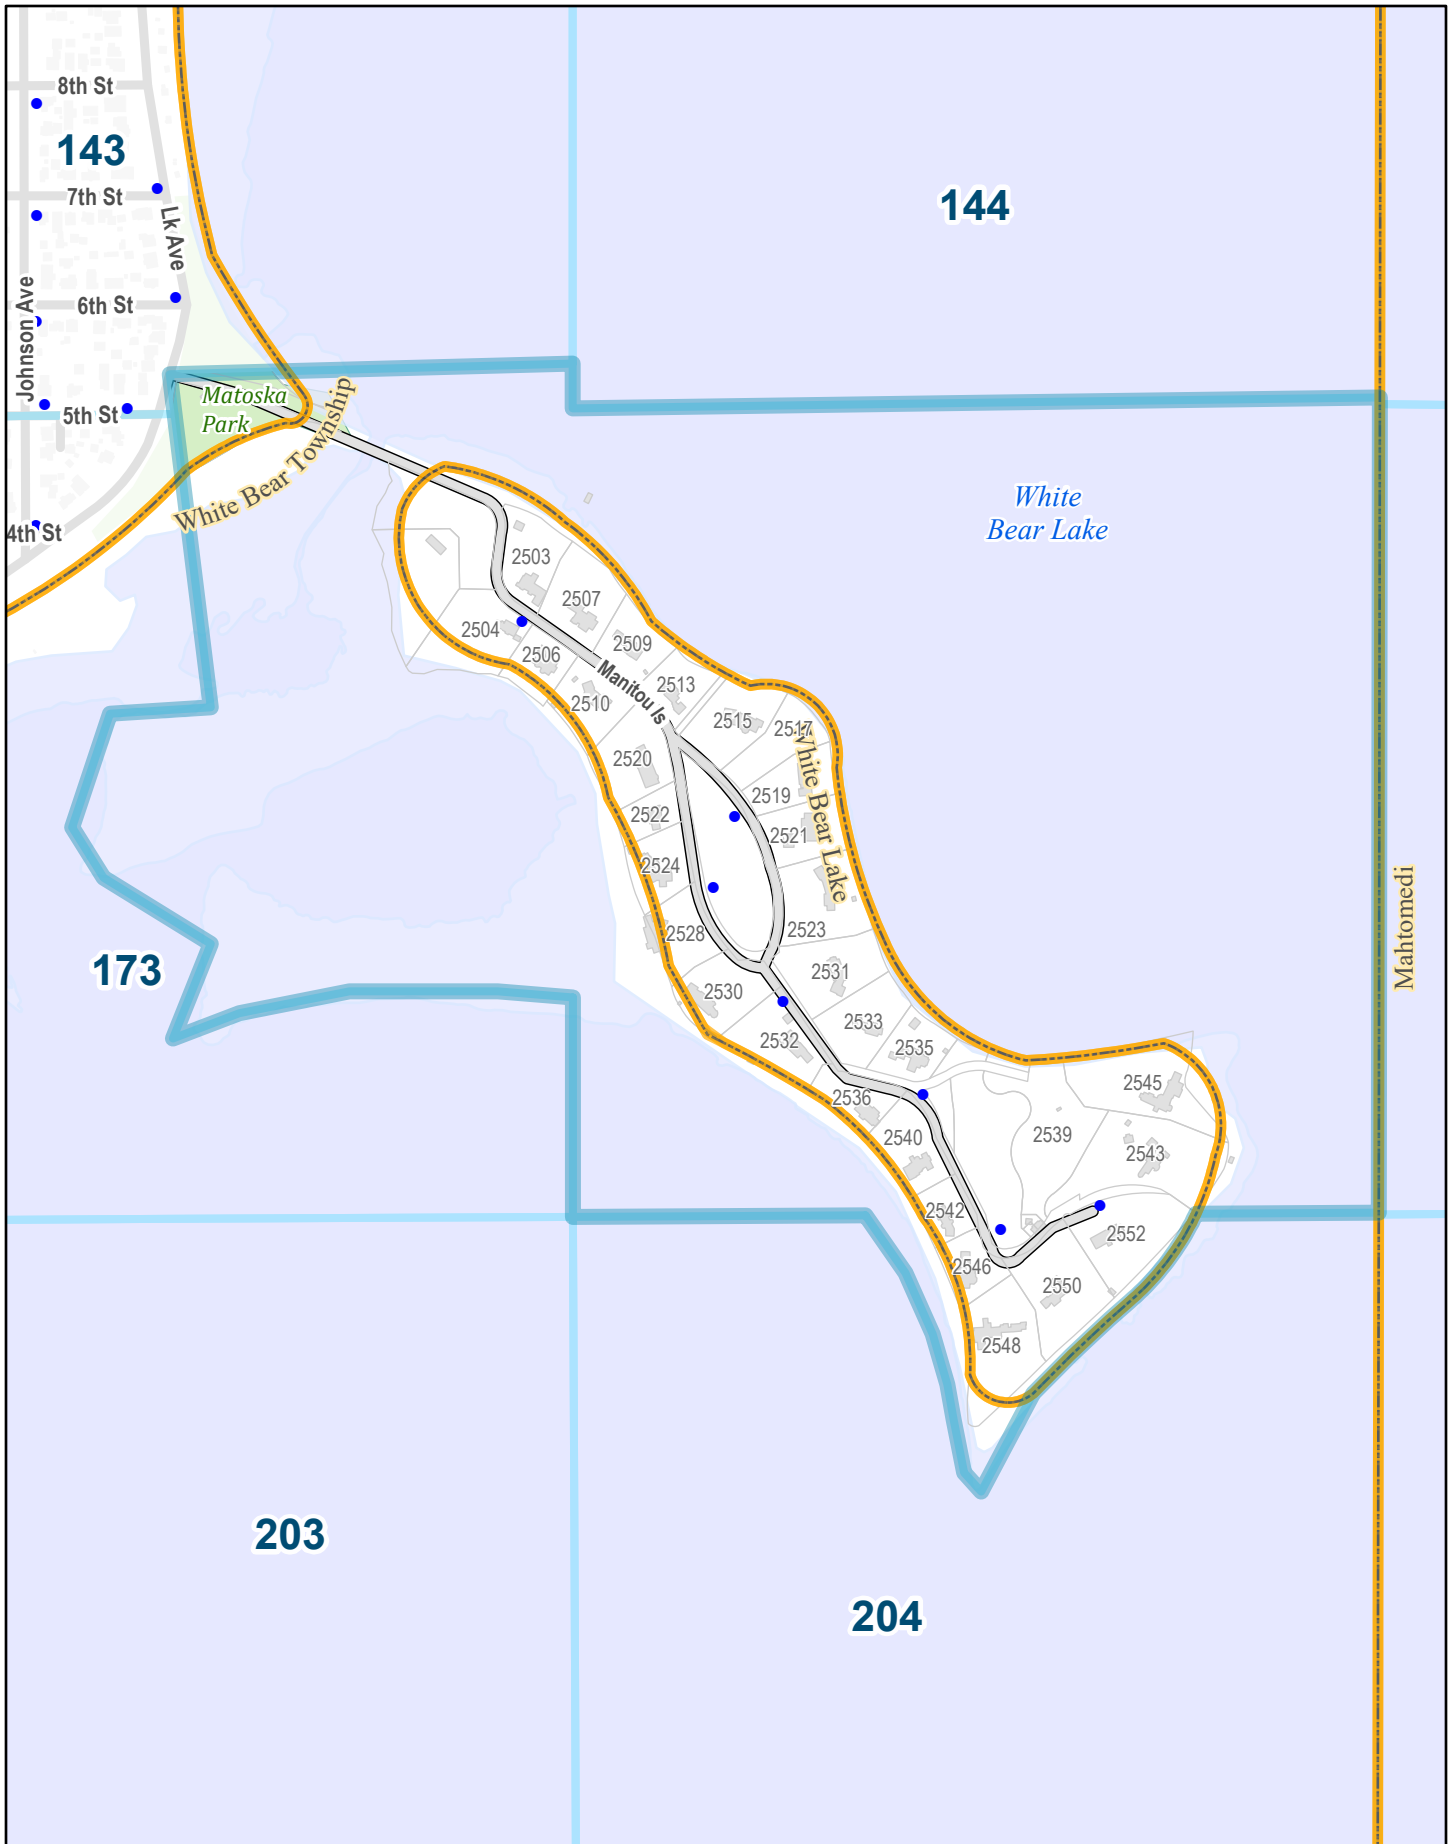

Prepared by Ramsey County Enterprise GIS  
 RCGISMetaData@Co.Ramsey.MN.US  
 ReferenceMap 1/3/2025

114

*White  
Bear Lake*

White Bear Township  
Mahtomedi

174

173

*White  
Bear Lake*

*White Bear Township*

*Bellaire  
Beach*

233

203

263

204

White Bear Lake

Bellaire Beach

Bellaire Beach

264

White Bear Township

Bellaire Park

Portland Ave

Birch Knoll Dr

E County Line Rd N

235

295