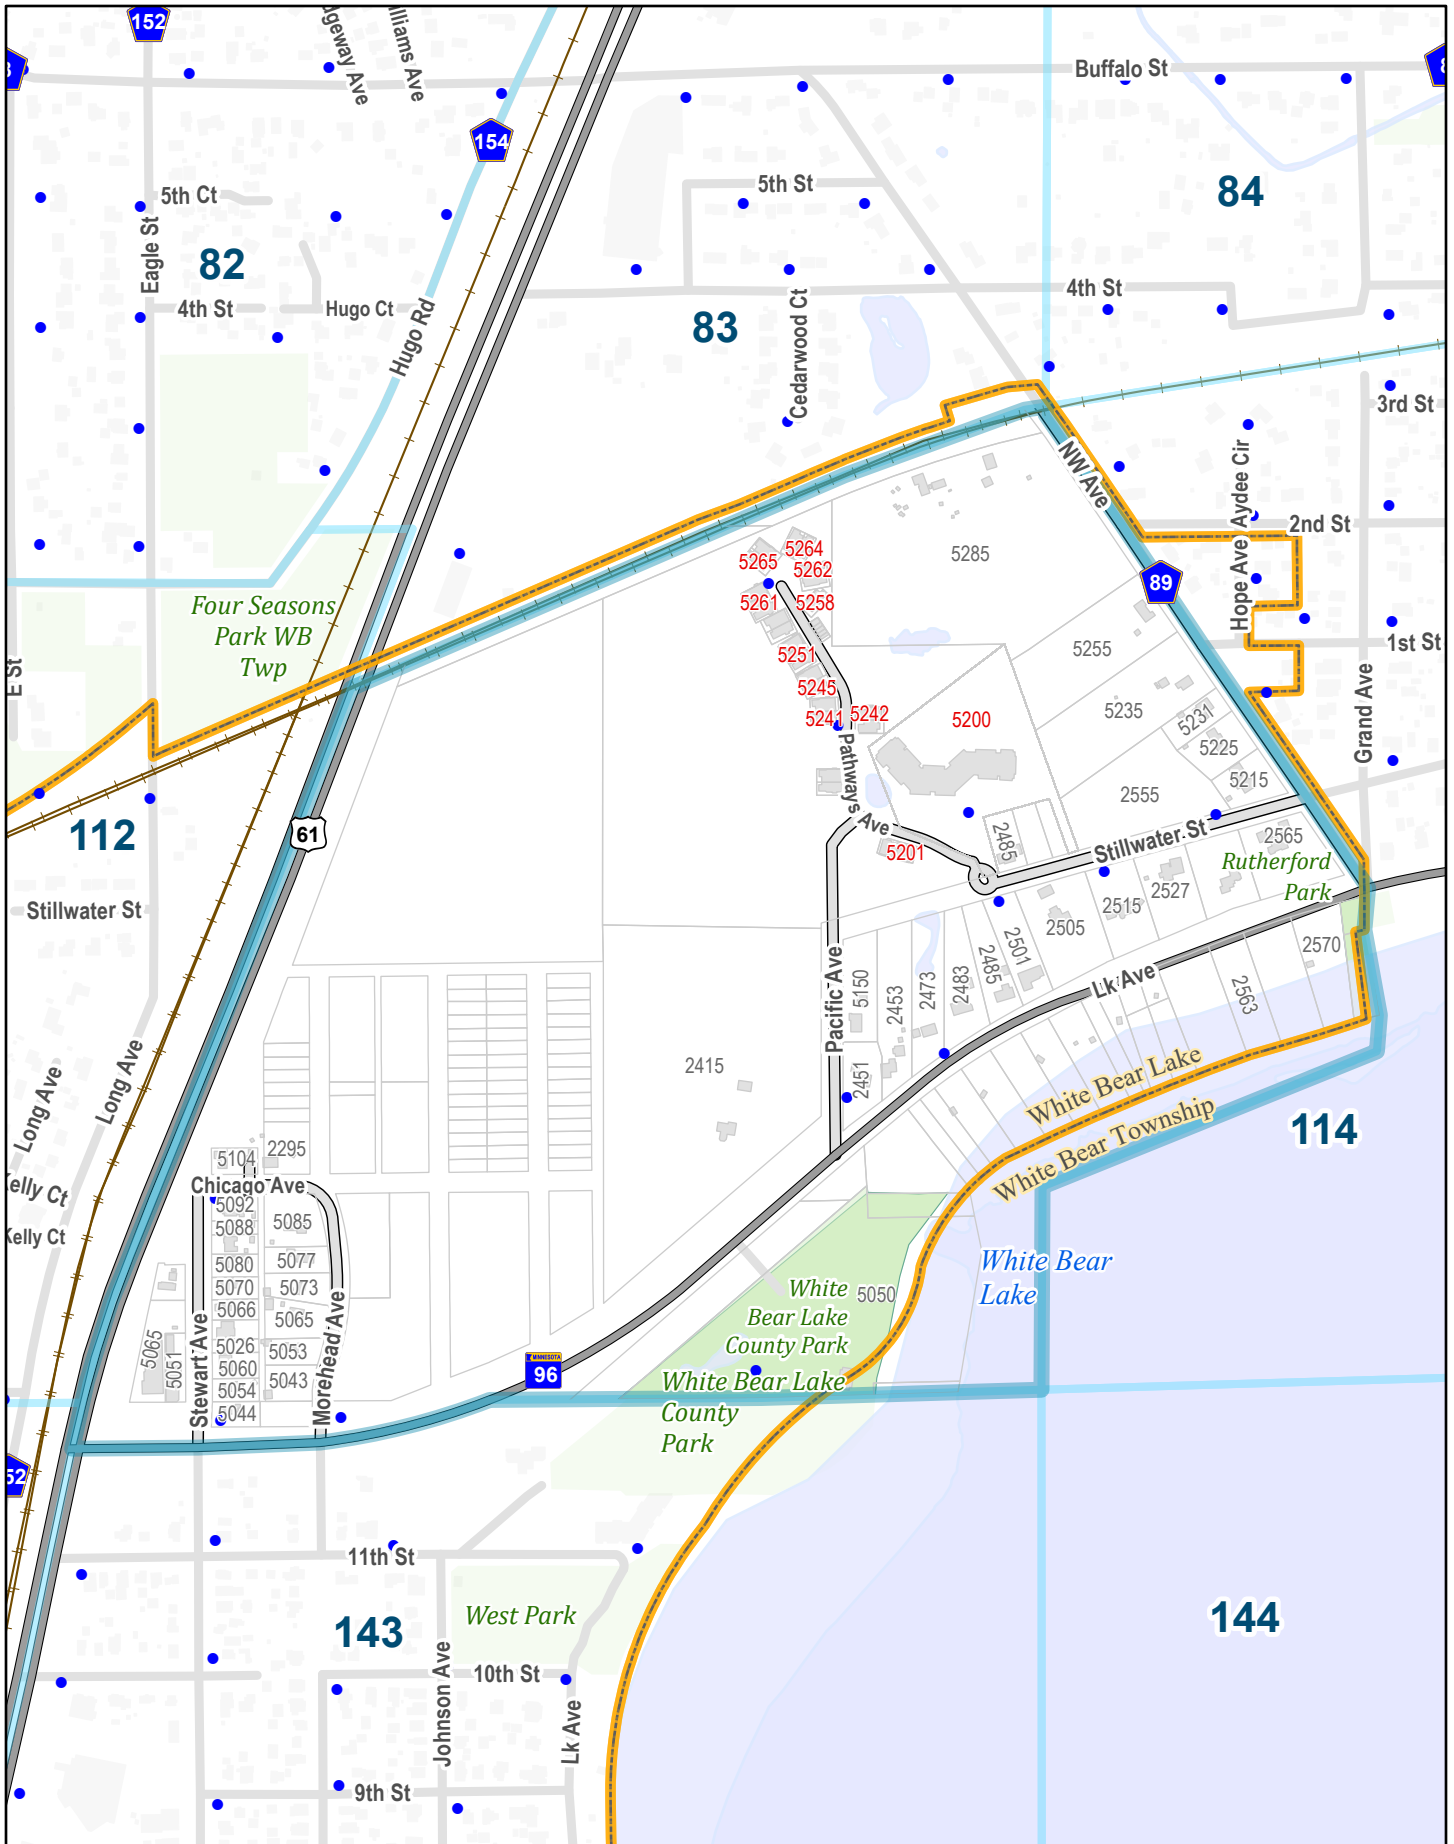

Prepared by Ramsey County Enterprise GIS  
 RCGISMetaData@Co.Ramsey.MN.US  
 ReferenceMap 1/3/2025

114

*White  
Bear Lake*

White Bear Township  
Mahtomedi

174

173

*White  
Bear Lake*

*White Bear Township*

264

White Bear Township

Bellaire Park

Portland Ave

Birch Knoll Dr

E County Line Rd N

235

295