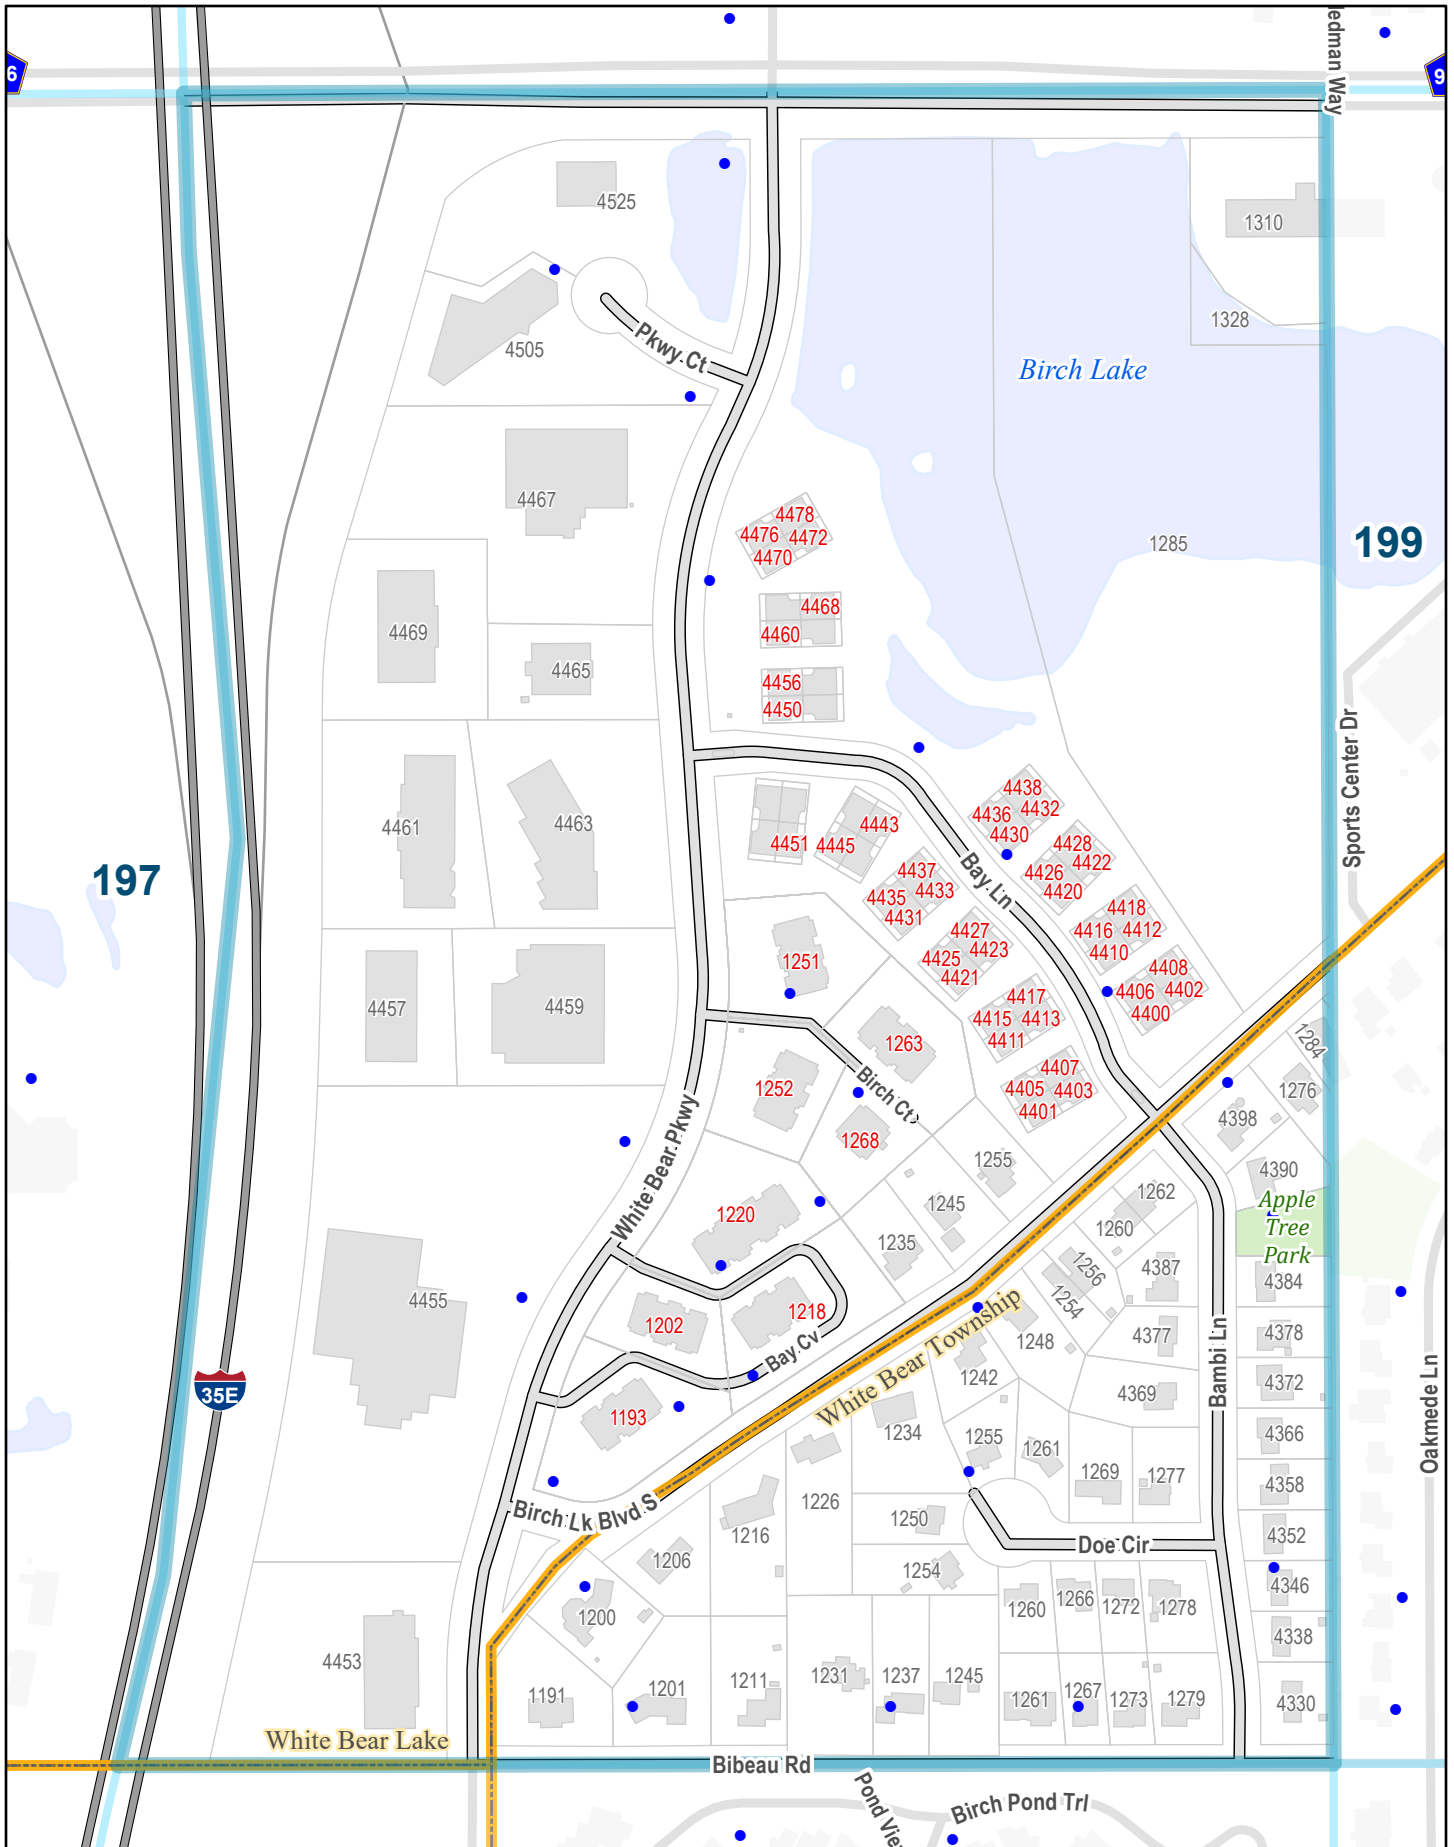

Prepared by Ramsey County Enterprise GIS  
 RCGISMetaData@Co.Ramsey.MN.US  
 ReferenceMap 1/3/2025

114

*White  
Bear Lake*

White Bear Township  
Mahtomedi

174

173

*White  
Bear Lake*

*White Bear Township*

264

White Bear Township

Bellaire Park

Portland Ave

Birch Knoll Dr

E County Line Rd N

235

295