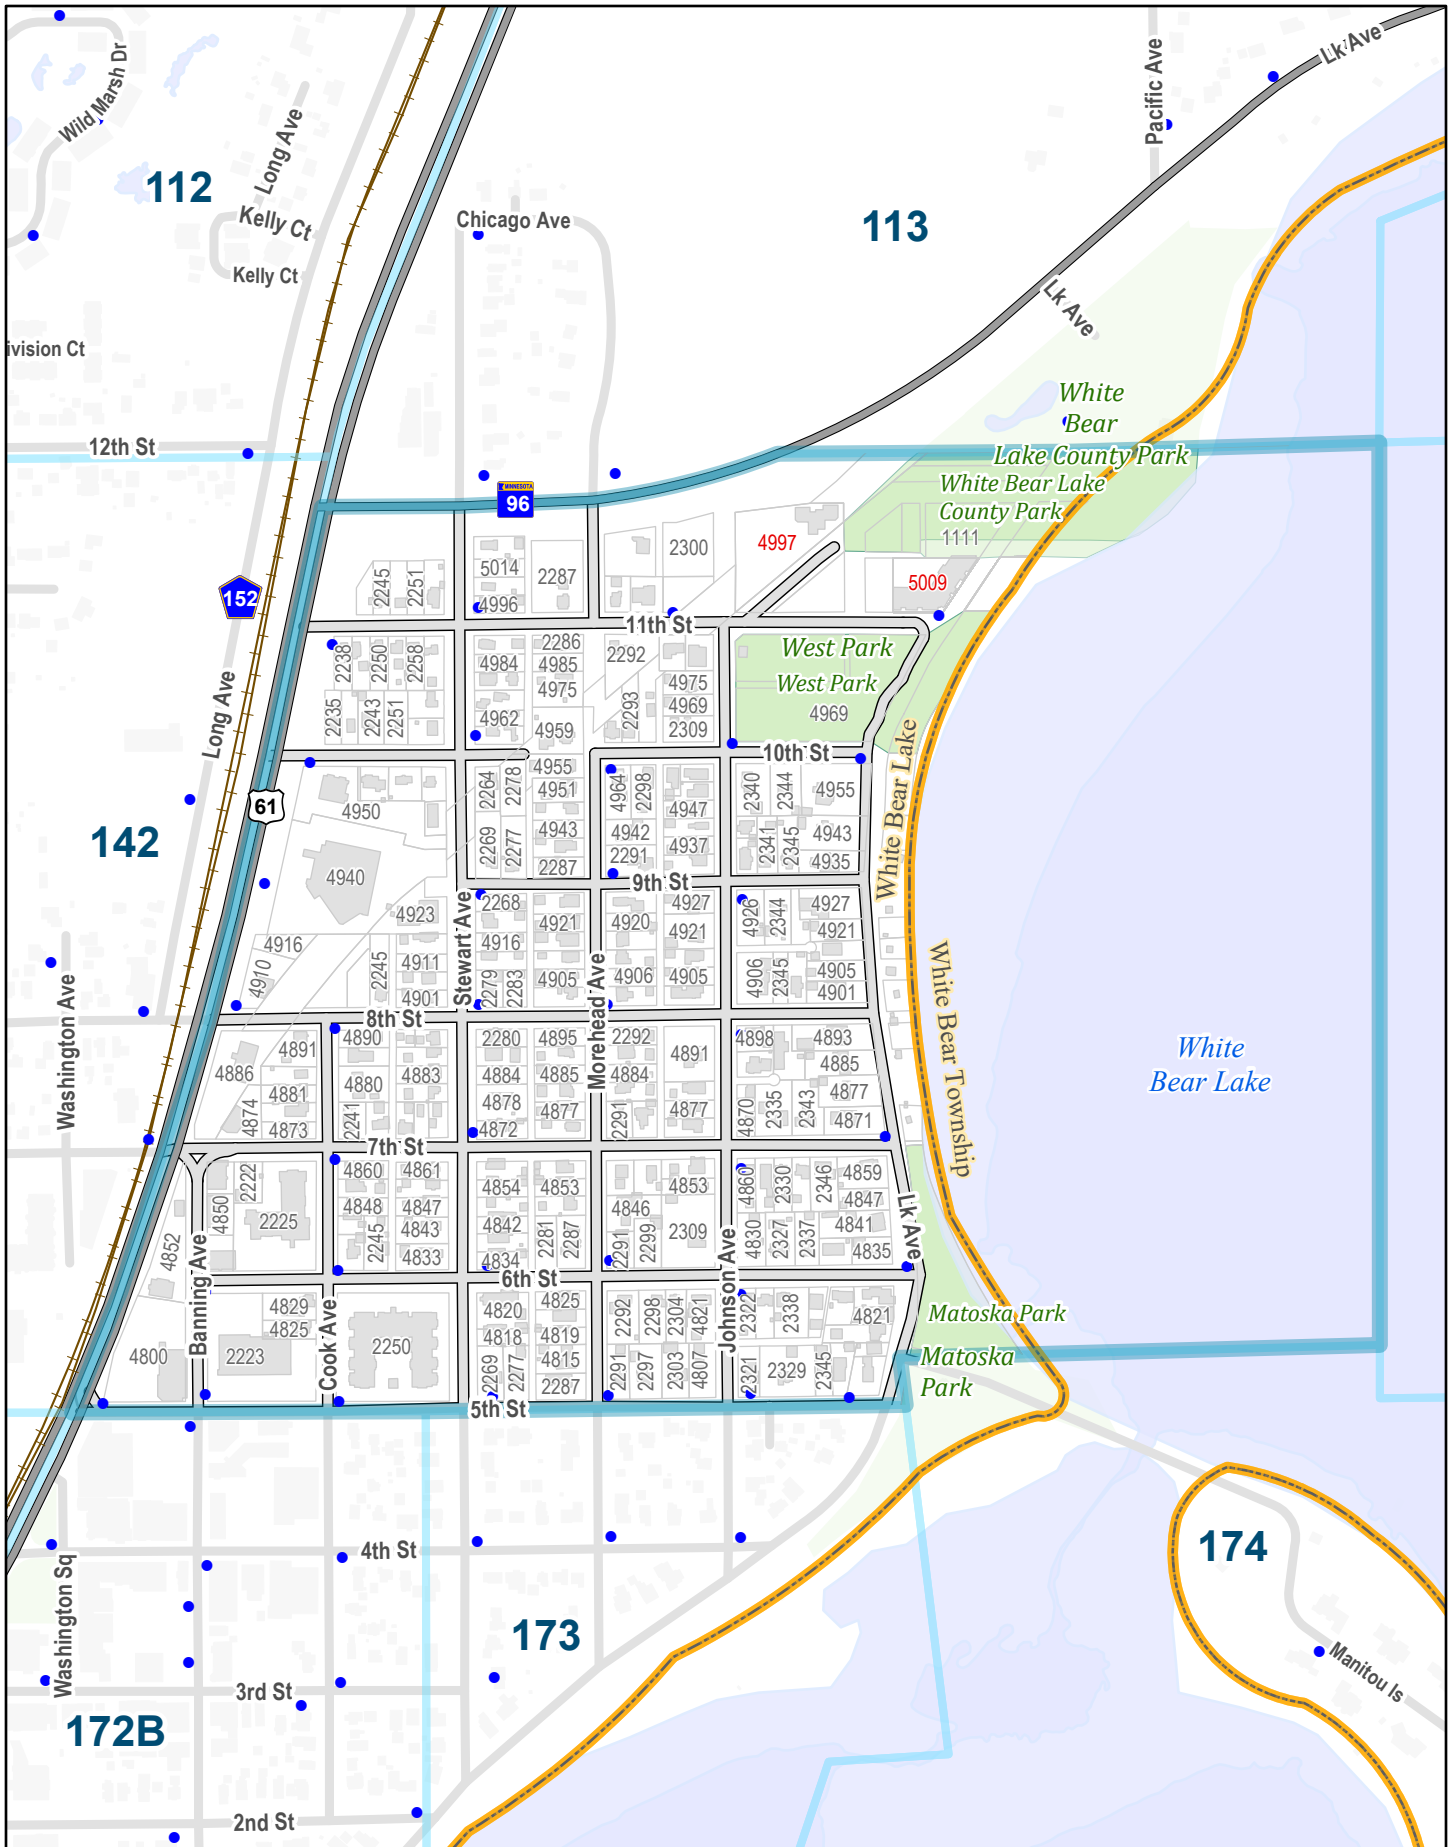

Prepared by Ramsey County Enterprise GIS  
 RCGISMetaData@Co.Ramsey.MN.US  
 ReferenceMap 1/3/2025

114

*White  
Bear Lake*

White Bear Township  
Mahtomedi

174

173

*White  
Bear Lake*

*White Bear Township*

264

White Bear Township

Bellaire Park

Portland Ave

Birch Knoll Dr

E County Line Rd N

235

295