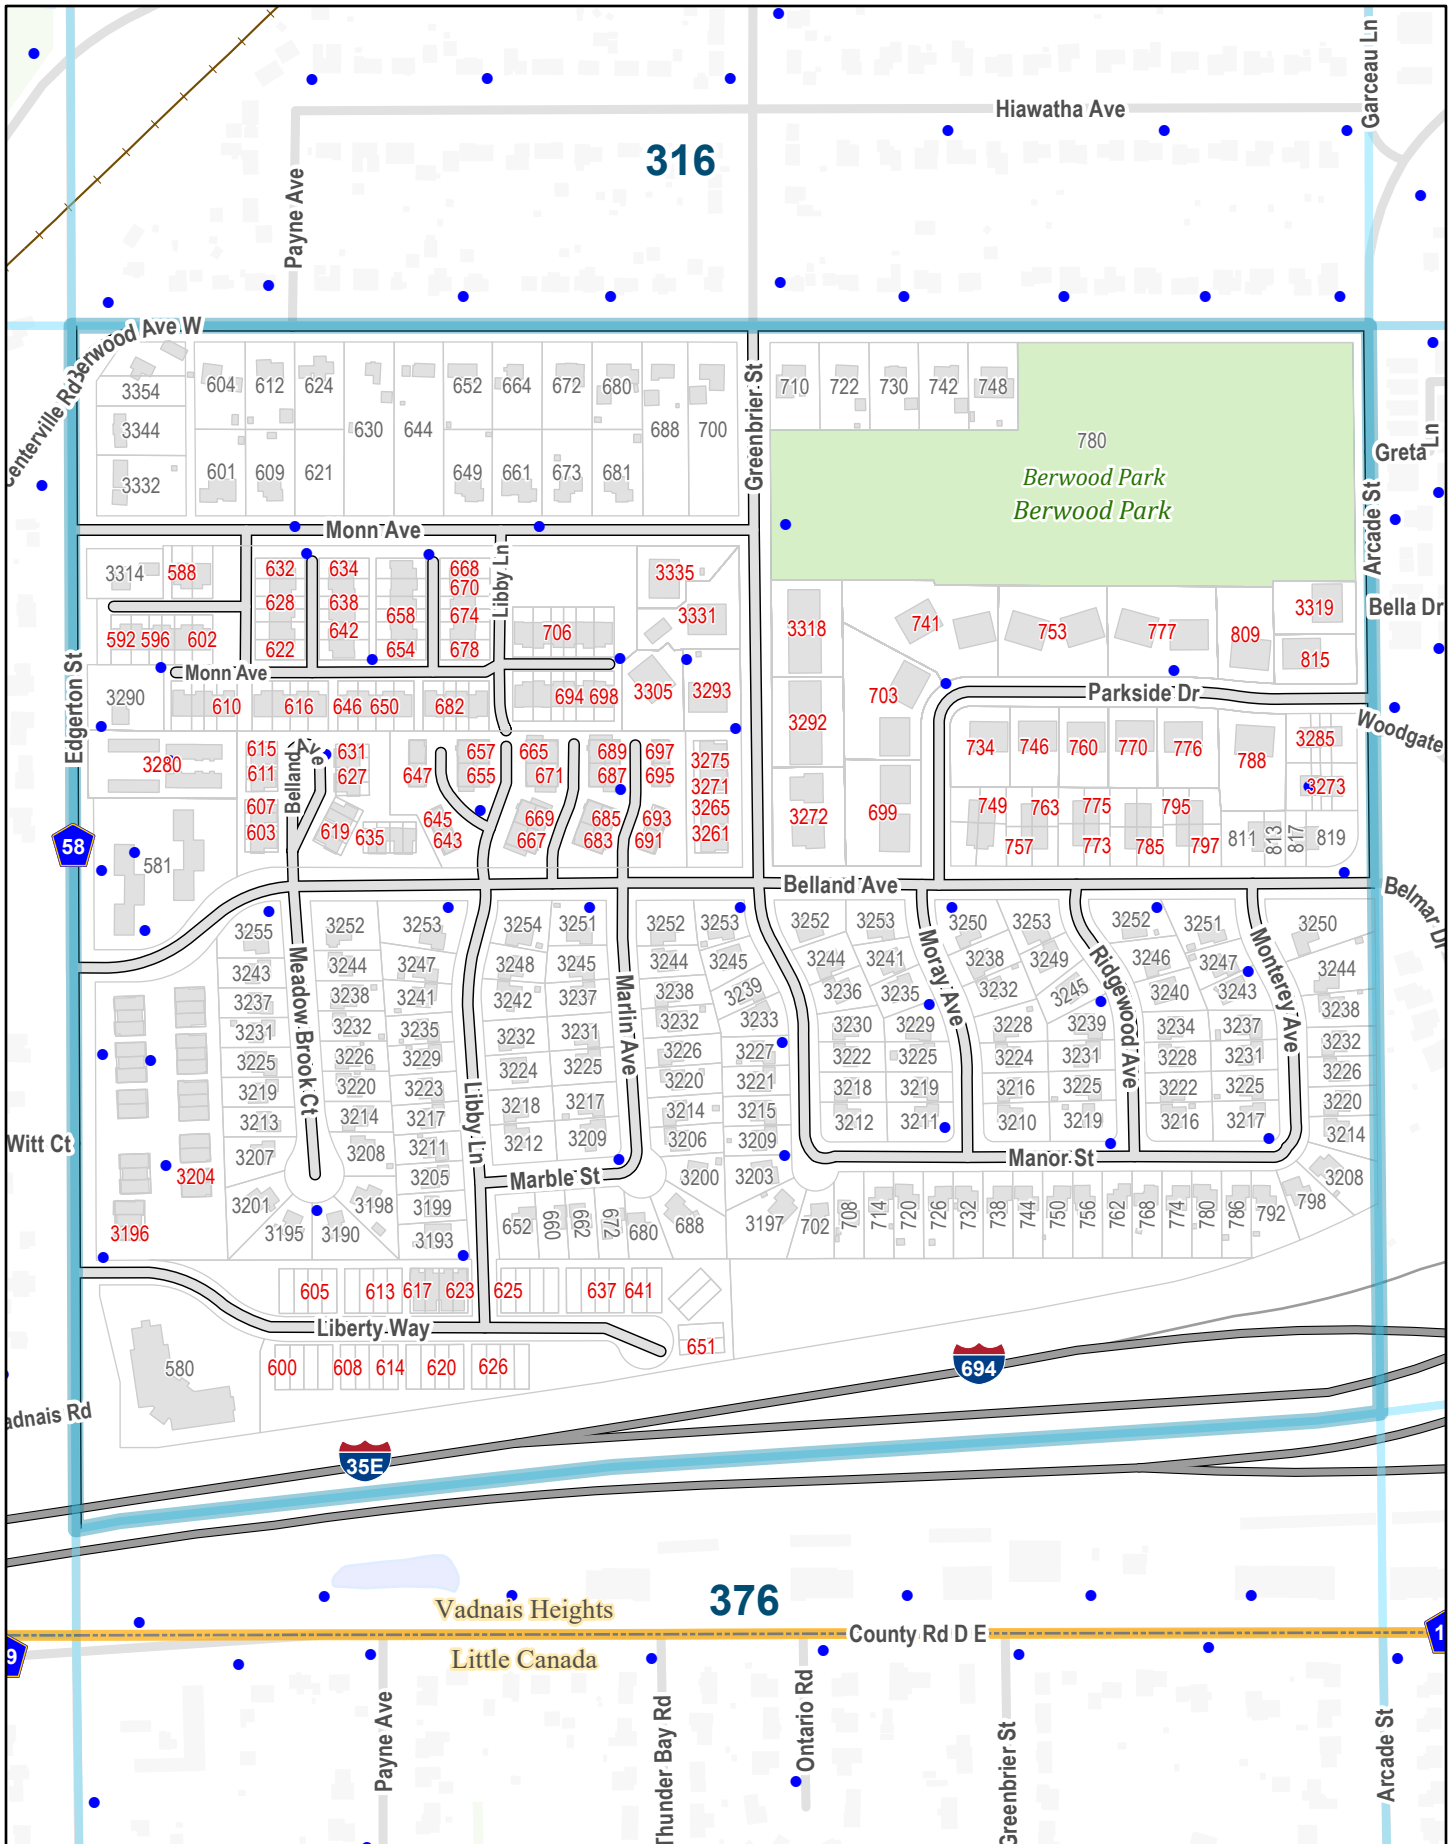

Street Index

Aileen Court	226	Fisher Circle	285
Alpine Avenue	257	Foothill Trail	194
Arcade Street	286,287,316,317,346	Frattalone Road	345
Bankers Drive	313	Garceau Lane	316,317
Bear Avenue North	255,256	Goose Lake Road	258,287,288
Bear Avenue South	284,285	Greenbrier Street	316,346
Bear Court	255	Greendale Lane	196B
Bella Drive	346,347	Greenhaven Circle	196B
Belland Avenue	345,346	Greenhaven Court	196A,225,226
Belmar Drive	346,347	Greenhaven Drive	196A,196B,197,227
Berwood Avenue East	318,348	Greenhaven Place	226
Berwood Avenue West	345,346,347	Greenhaven Terrace	196A
Berwood Court West	347	Greta Lane	346,347
Bibeau Court	316	Hawes Avenue	225
Birch Bend Court	197	Hemlock Lane	224
Birch Bend Lane	197	Hemlock Place	224
Birch Lake Boulevard South	197	Heritage Court East	197
Birch Ridge Road	197	Heritage Court West	197
Bluebell Court	224	Heritage Drive	197,227
Bramblewood Avenue	196B	Hiawatha Avenue	316
Bridgewater Circle	223	Highway 61	289,290,319,320,349,378
Bridgewater Court	223		379
Bridgewater Drive	222B,223,253	Highway 96 East	164,193,194,195,196A
Bridgewood Terrace	197,227		196B,197
Brunet Court	285	Highway 96 West	163,193
Bruns Court	285	Hillview Lane	224
Buckingham Court	197	Hoffman Road	320
Buerkle Road	349	Hoffman Road East	290,320
Bur Oak Court	196B	Honeysuckle Court	224
Bur Oak Drive	196B	Horizon Street	257
Carol Drive	285	International Drive	289,319
Centerville Circle	197	Interstate 35E	227,228,257,258,287,288
Centerville Road	197,227,257,286,287,316		317,318,346,347,348,376
	345		377
City Center Drive	288	Interstate 694	282,312,313,343,345,346
City Center Lane	288		347,348,349,375,376,377
Clark Circle	225		378,379
Clearbrook Lane	196B	Isaac Court	227
Clover Avenue	226,256,286	Jansen Way	347
Colleen Drive	255	Jay Circle	225
Collova Drive	345	Jay Way	225
Columbine Court	224	Judson Road	288,318
Commerce Court	195	Kaitlin Drive	226
Costa Drive	345	Koehler Road	284,285,286,316
Cottonwood Drive	224	Krey Avenue	285
Cottonwood Place	224	Kristen Court	318
County Road D East	376,377,378	Labore Industrial Court	348
County Road D Cir E	378	Labore Road	258,259,288,318,348,377
County Road D Circle East	378	Lady Slipper Lane	224
County Road D Court East	379	Lambert Creek Lane	285
County Road E East	286,287,288,289,290,316	Libby Lane	346
	317,318	Liberty Way	346
County Road F East	224,225,226,227,253,254	Lily Pond Lane	224
	255,256,257	Magnolia Lane	195
County Road F West	252,253	Manor Street	346
Cub Trail	285	Marble Street	346
Desoto Street	225	Marigold Avenue	196A,226
Dorothy Drive	285	Mario Drive	345
Edgemont Street	225	Marlin Avenue	346
Edgerton Street	284,285,286,316,345,346	Martin Way	253
	375,376	Marys Circle	196A
Elizabeth Lane	196B,226	Mayfair Road	313
Elmwood Street	256	Mcmenemy Circle	254
English Street	289,319	Mcmenemy Street	164,194,195,224,225,254
Evergreen Court	197		255,284,285
Evergreen Drive	167,197,227	Meadow Brook Court	346
Fanum Road	349	Meadowood Circle	194