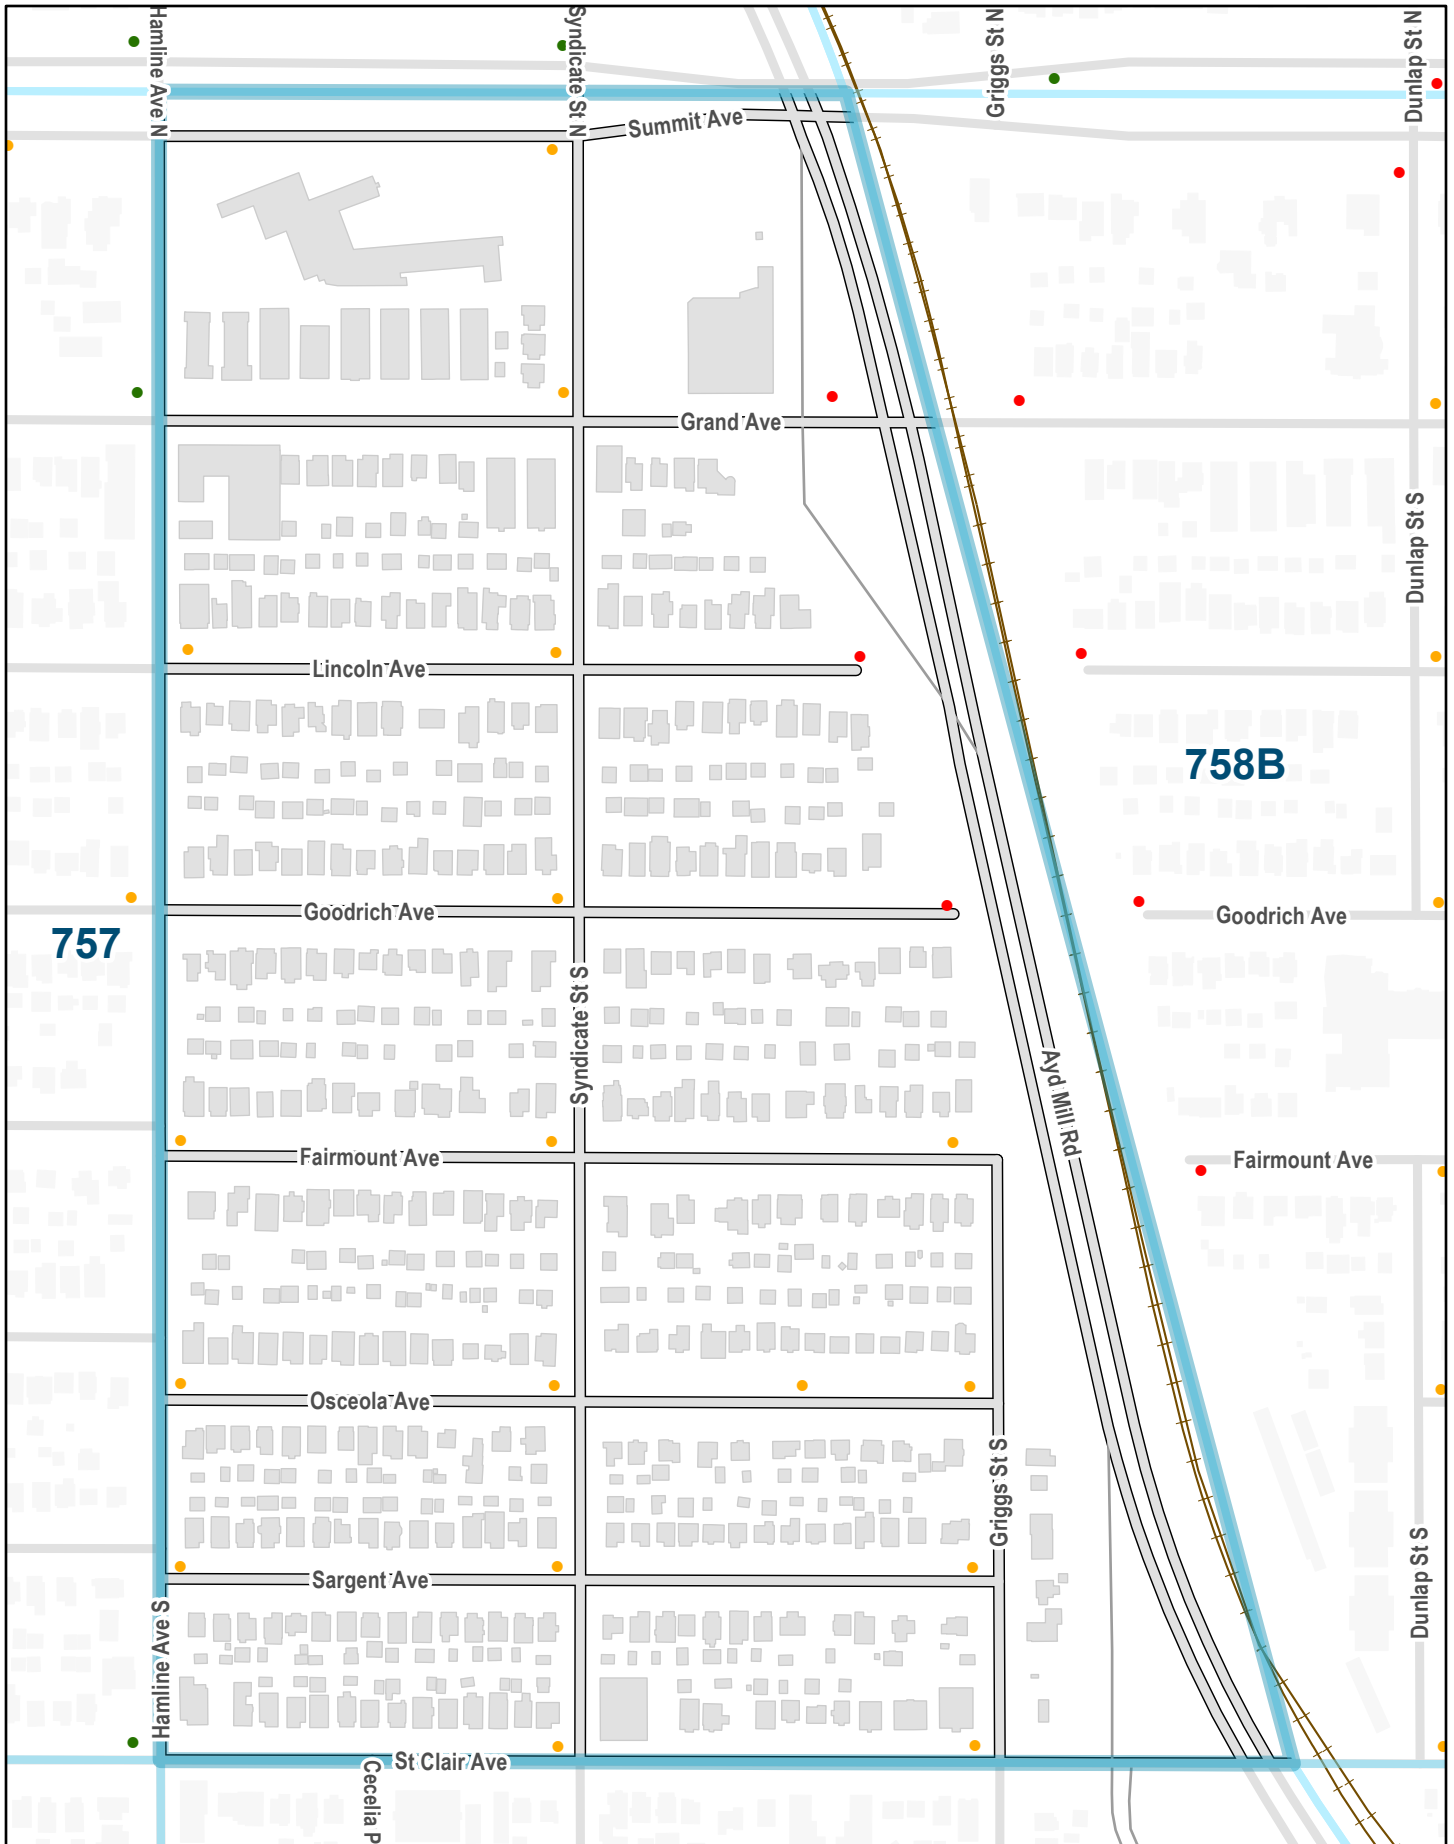

800

Pig's Eye Regional Park

Indian Mounds Regional Park

Indian Mounds Regional Park

758A

759

*St Paul Academy
& Summit
School - Lower*

Street Index