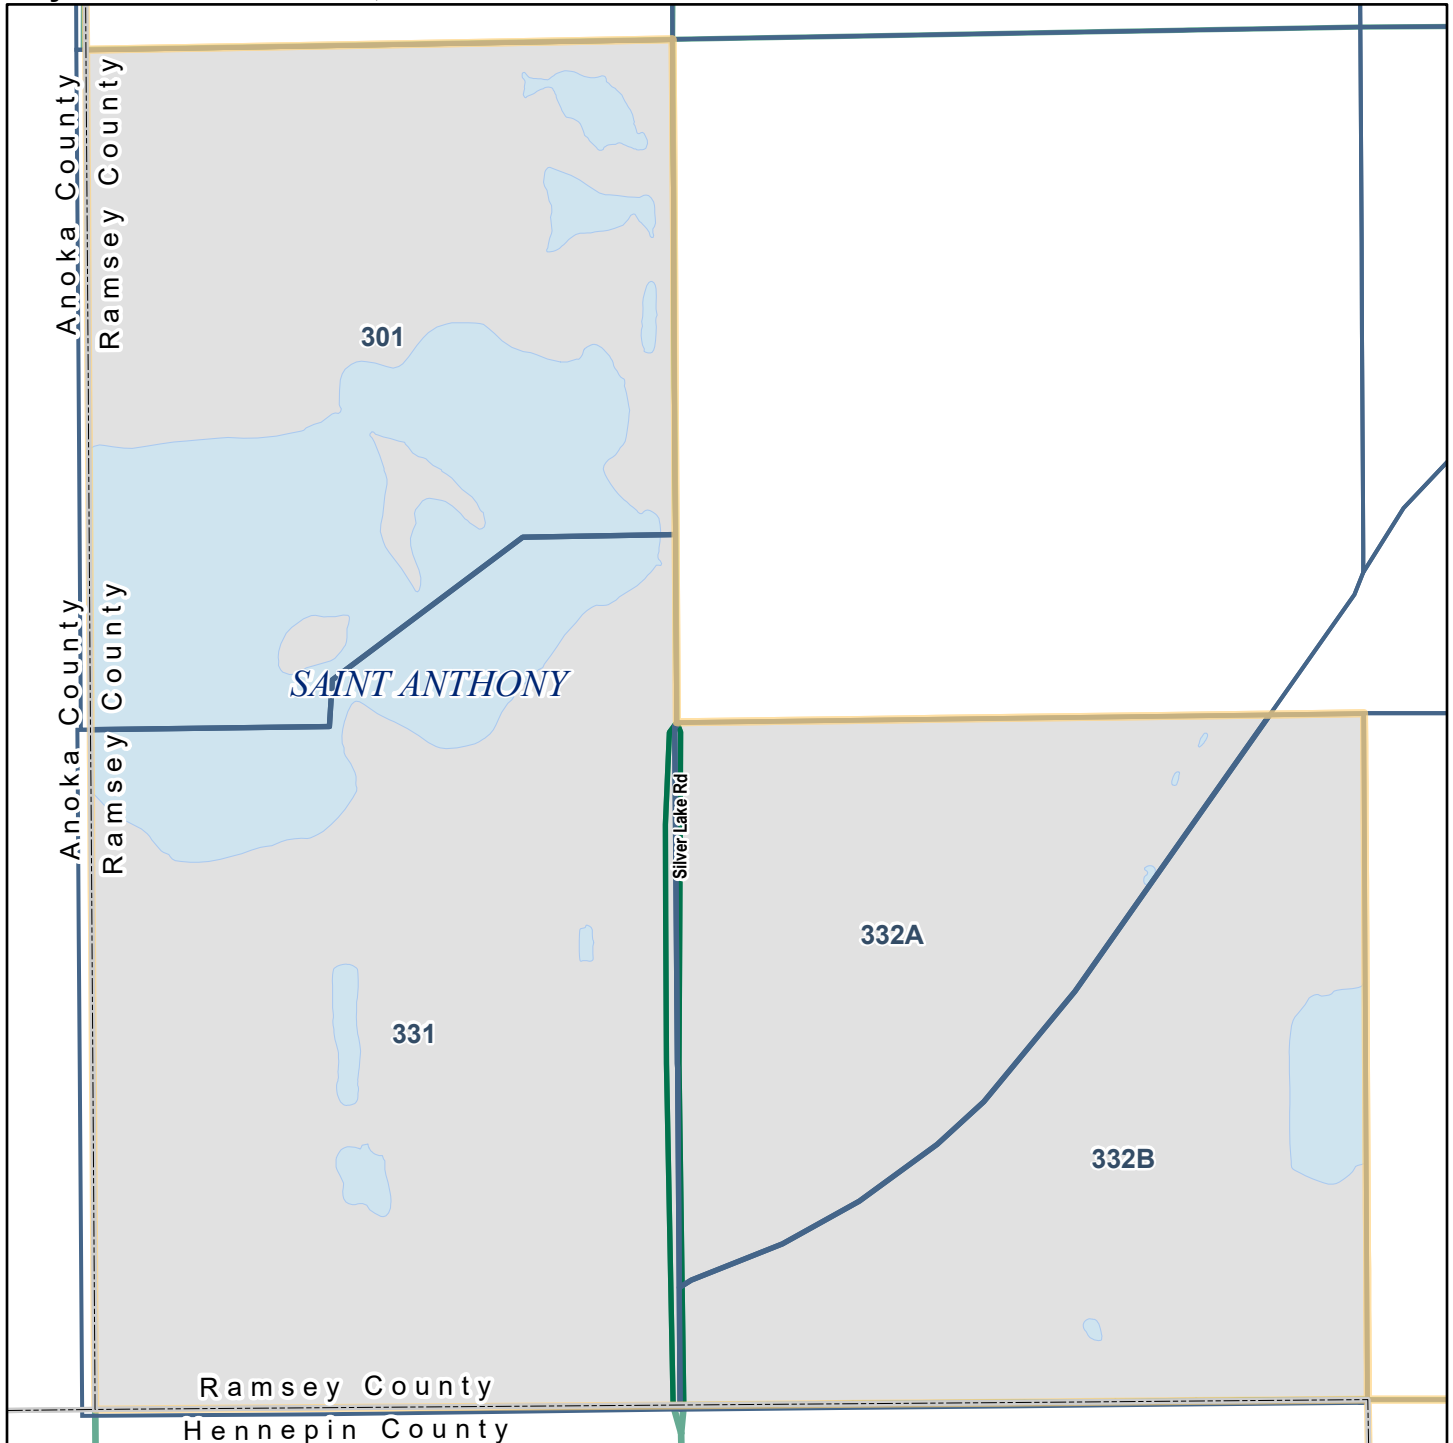

# City of SAINT ANTHONY, MN

- Hydrent
- Hydrent - Blue Cap
- Hydrent - Green Cap
- Hydrent - Red Cap
- Hydrent - Yellow Cap

- ▮ Primary/Secondary School
- ▮ College/University
- ▮ City Hall
- ▮ Fire Station
- ▮ Hospital
- ▮ Libraries
- ▮ Police Station
- ▮ County Office
- ▮ Shopping Centers

## Street Index

37th Avenue Northeast	331,332B
38th Avenue Northeast	331
39th Avenue Northeast	331,332A,332B
Apache Lane Northeast	331
Belden Street Northeast	331
Chandler Drive Northeast	332B
Coolidge Street Northeast	331
Cottage Court	331
Cottage Lane	331
County Road E West	271,301
Diamond Eight Terrace	332B
Fordham Court Northeast	332A
Fordham Drive Northeast	332A,332B
Foss Road	332B
Harding Street Northeast	331
Highcrest Road	332B
Macalaster Drive Northeast	302,332A,332B
Penrod Lane	332A
Roosevelt Street Northeast	331
Shamrock Drive Northeast	302,332A
Silver Lake Court	331
Silver Lake Road	301,302,331,332A,332B
Silver Lake Terrace	331
Silver Lane Northeast	302,331,332A
Silverwood Park Road	301
Stinson Boulevard Northeast	271,301,331