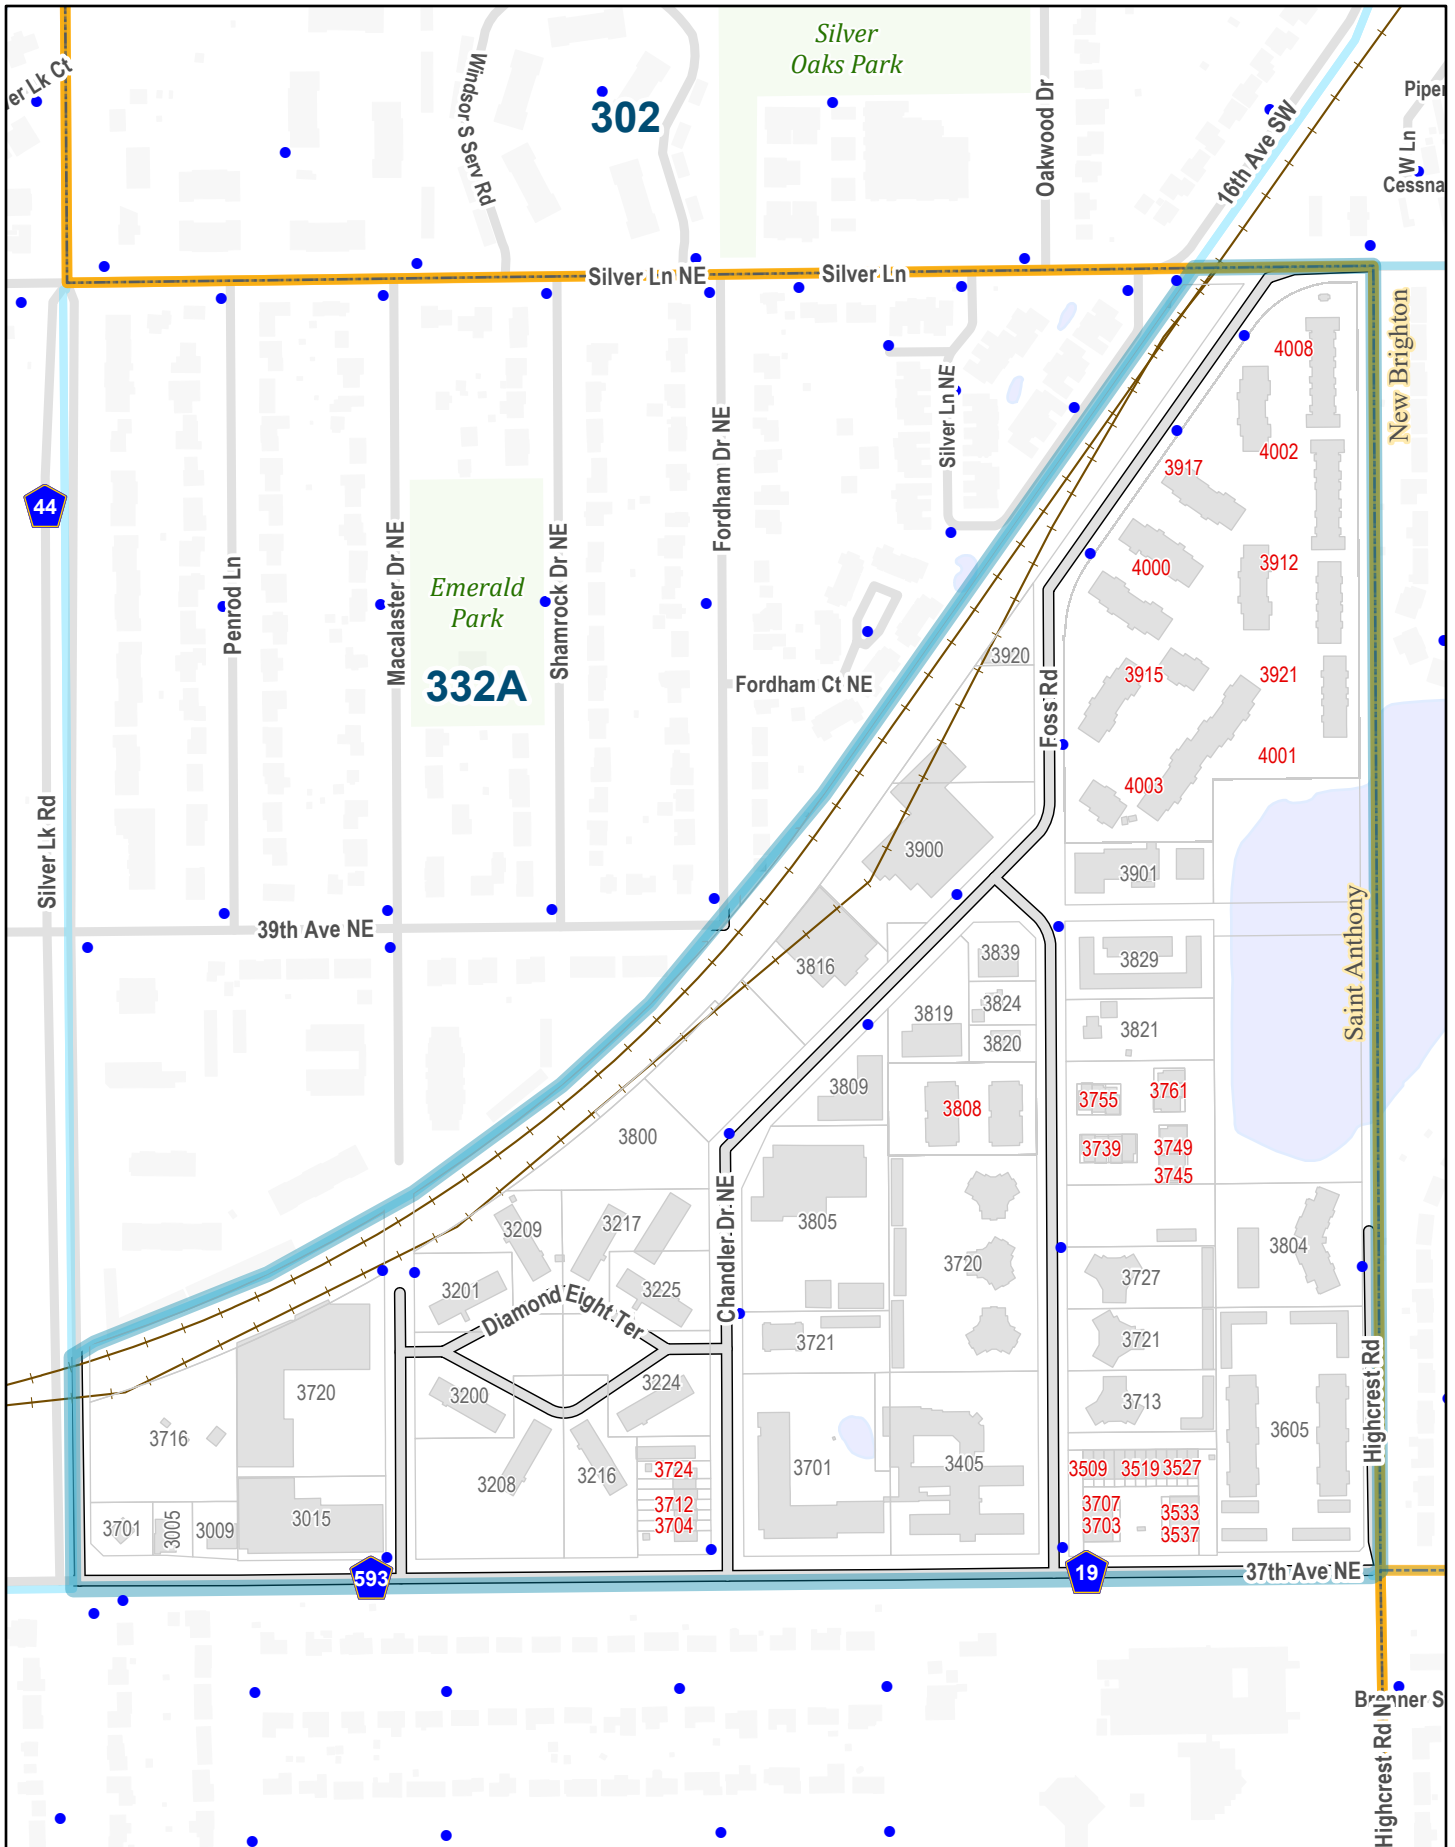

Prepared by Ramsey County Enterprise GIS  
 RCGISMetaData@Co.Ramsey.MN.US  
 ReferenceMap

1/3/2025

## Street Index

37th Avenue Northeast	331,332B
38th Avenue Northeast	331
39th Avenue Northeast	331,332A,332B
Apache Lane Northeast	331
Belden Street Northeast	331
Chandler Drive Northeast	332B
Coolidge Street Northeast	331
Cottage Court	331
Cottage Lane	331
County Road E West	271,301
Diamond Eight Terrace	332B
Fordham Court Northeast	332A
Fordham Drive Northeast	332A,332B
Foss Road	332B
Harding Street Northeast	331
Highcrest Road	332B
Macalaster Drive Northeast	302,332A,332B
Penrod Lane	332A
Roosevelt Street Northeast	331
Shamrock Drive Northeast	302,332A
Silver Lake Court	331
Silver Lake Road	301,302,331,332A,332B
Silver Lake Terrace	331
Silver Lane Northeast	302,331,332A
Silverwood Park Road	301
Stinson Boulevard Northeast	271,301,331