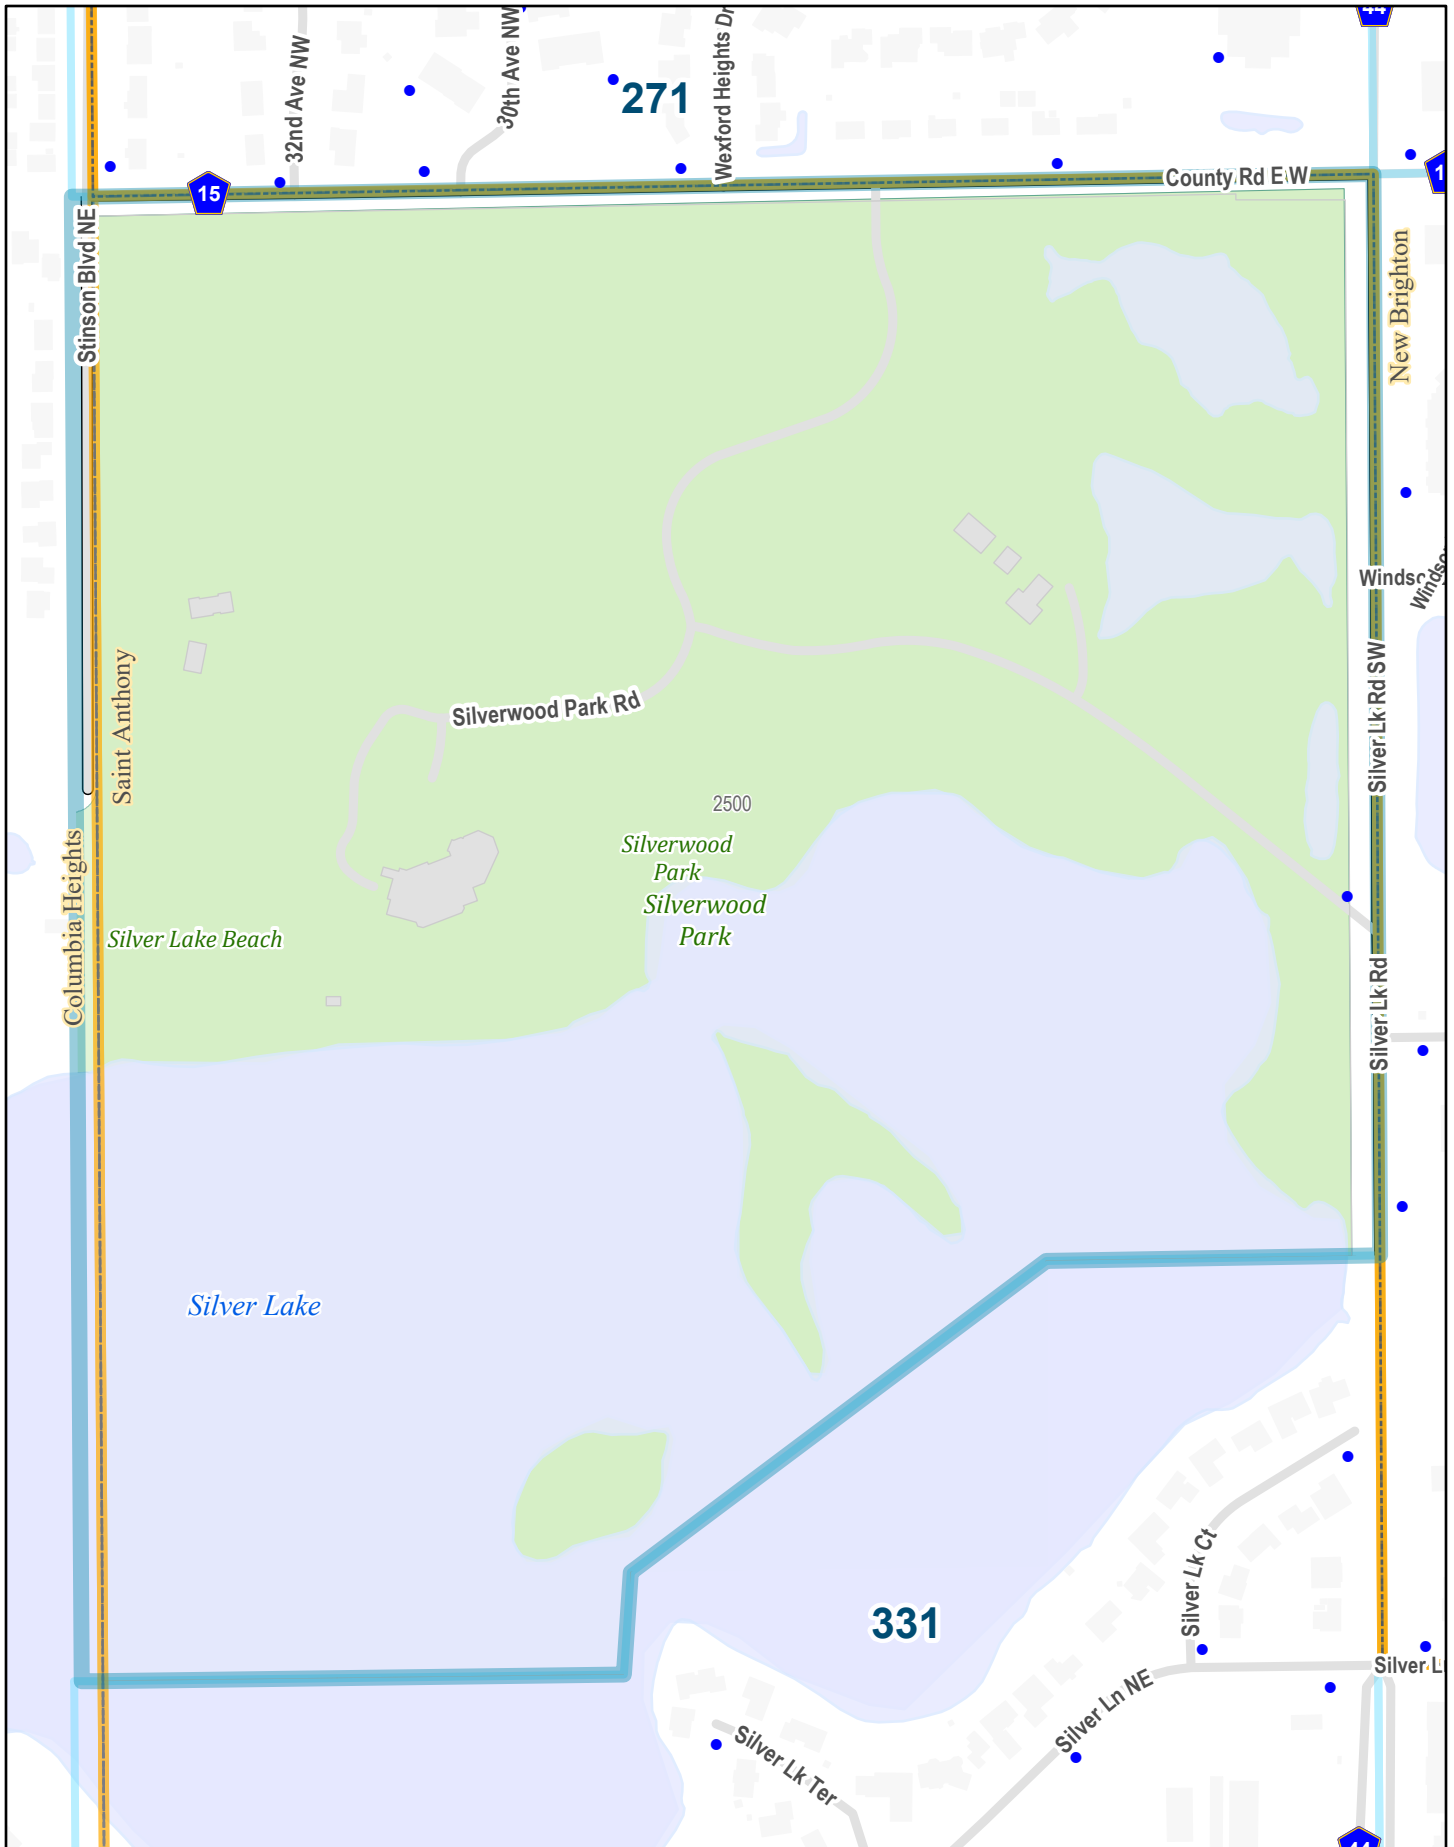

# City of SAINT ANTHONY, MN

- Hydrent
- Hydrent - Blue Cap
- Hydrent - Green Cap
- Hydrent - Red Cap
- Hydrent - Yellow Cap

- ▮ Primary/Secondary School
- ▮ College/University
- ▮ City Hall
- ▮ Fire Station
- ▮ Hospital
- ▮ Libraries
- ▮ Police Station
- ▮ County Office
- ▮ Shopping Centers

- ▮ Building
- ▮ Water
- ▮ Golf Course
- ▮ State/Local Park
- ▮ Cemetery
- ▮ Airport
- ▮ Military Install
- ▮ Fair Grounds
- ▮ Municipal Boundary

- ▮ Highways
- ▮ Streets
- ▮ Railroad
- ▮ Ditch
- ▮ Interstate Highway
- ▮ US Highway
- ▮ State Highway
- ▮ County Road

Prepared by Ramsey County Enterprise GIS  
 RCGISMetaData@Co.Ramsey.MN.US  
 ReferenceMap

1/3/2025

## Street Index

37th Avenue Northeast	331,332B
38th Avenue Northeast	331
39th Avenue Northeast	331,332A,332B
Apache Lane Northeast	331
Belden Street Northeast	331
Chandler Drive Northeast	332B
Coolidge Street Northeast	331
Cottage Court	331
Cottage Lane	331
County Road E West	271,301
Diamond Eight Terrace	332B
Fordham Court Northeast	332A
Fordham Drive Northeast	332A,332B
Foss Road	332B
Harding Street Northeast	331
Highcrest Road	332B
Macalaster Drive Northeast	302,332A,332B
Penrod Lane	332A
Roosevelt Street Northeast	331
Shamrock Drive Northeast	302,332A
Silver Lake Court	331
Silver Lake Road	301,302,331,332A,332B
Silver Lake Terrace	331
Silver Lane Northeast	302,331,332A
Silverwood Park Road	301
Stinson Boulevard Northeast	271,301,331