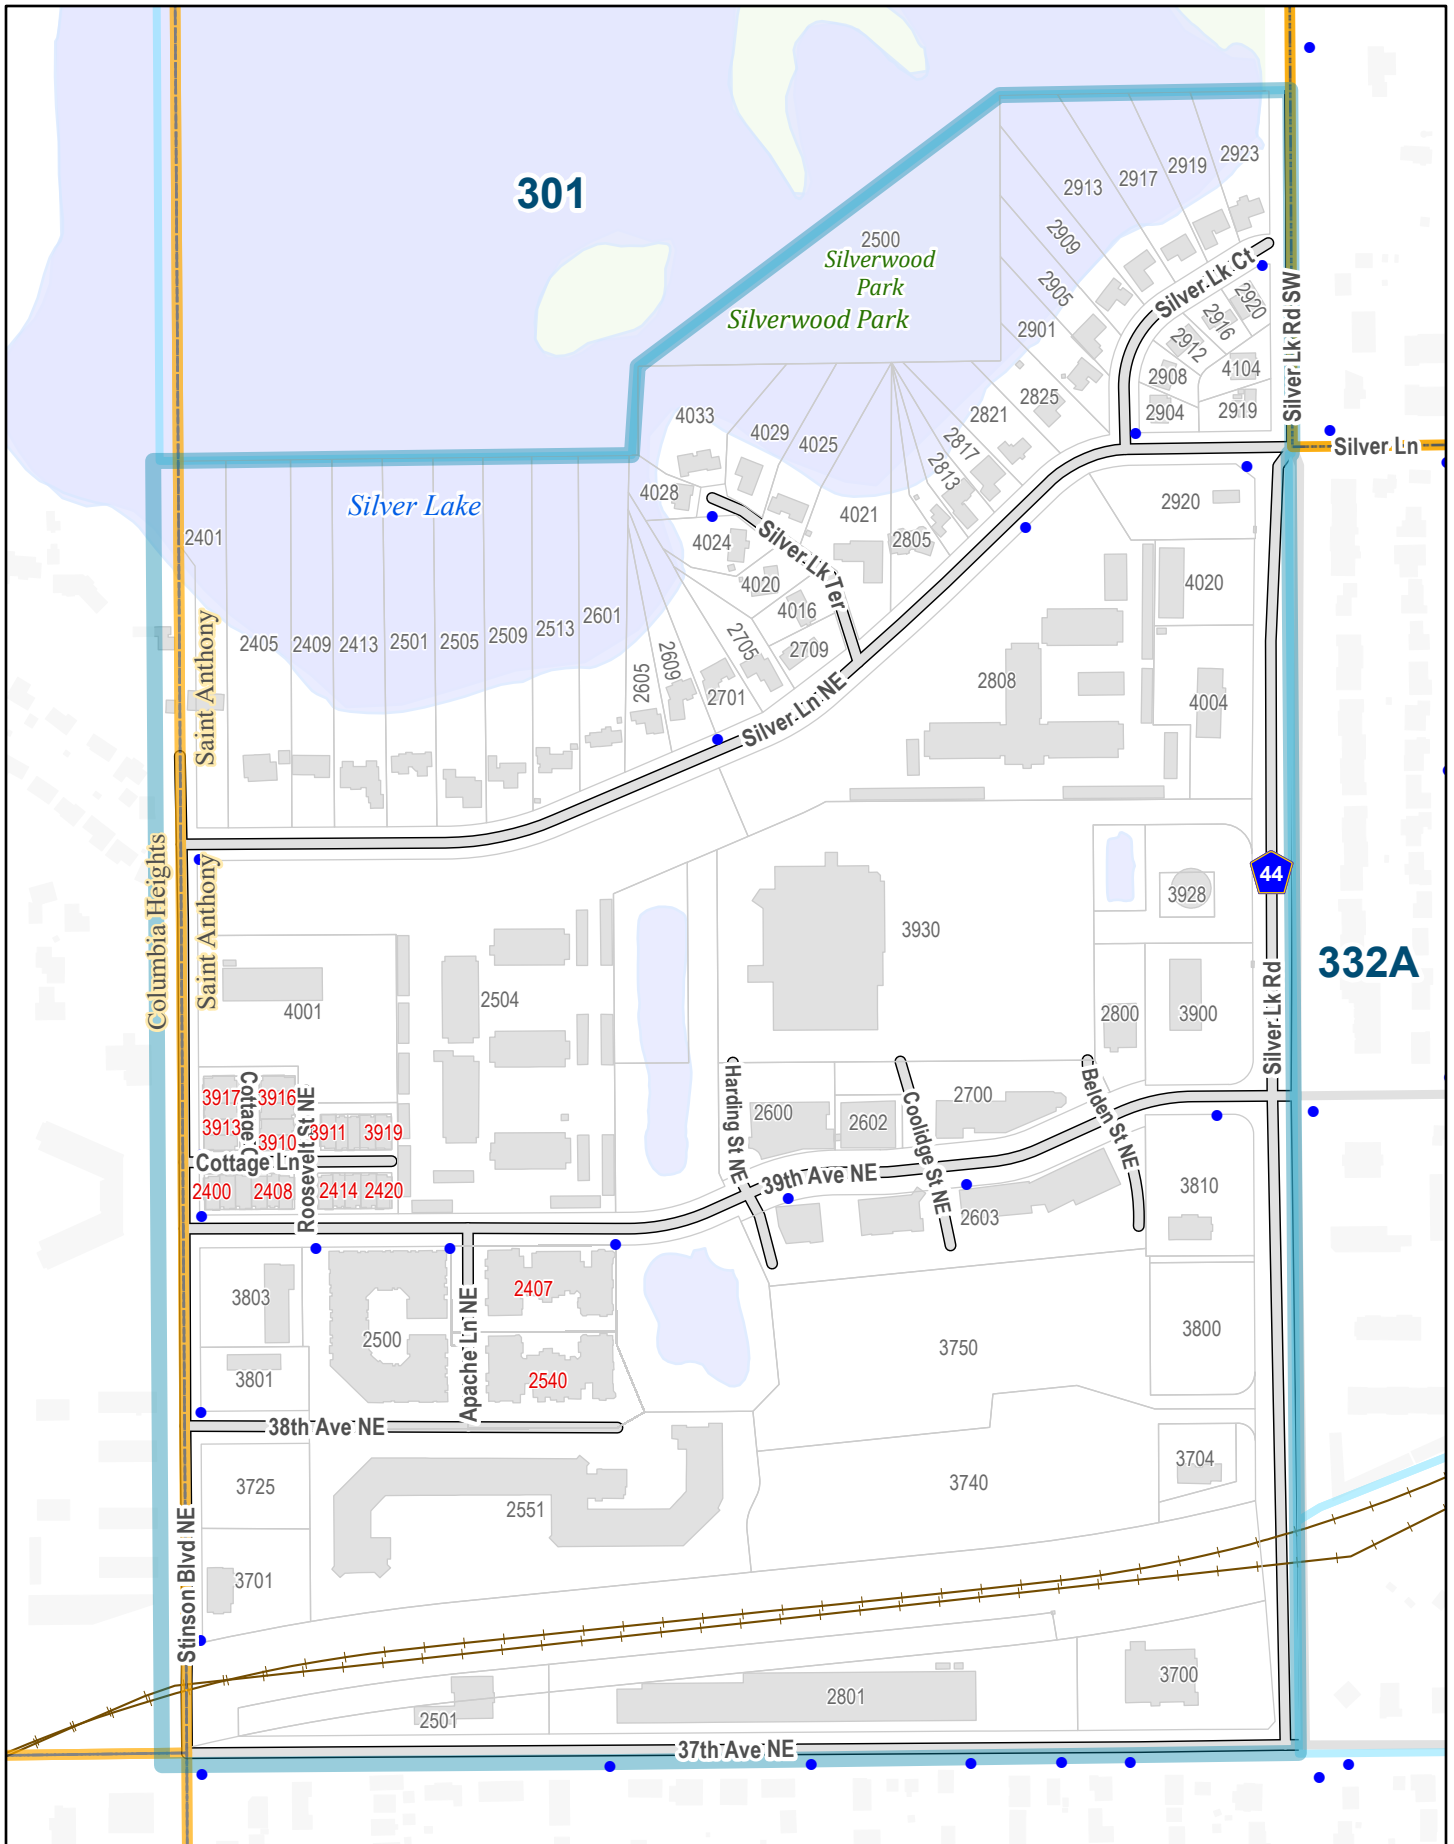

- ▮ Building
- ▮ Water
- ▮ Golf Course
- ▮ State/Local Park
- ▮ Cemetery
- ▮ Airport
- ▮ Military Install
- ▮ Fair Grounds
- ▮ Municipal Boundary

- ▮ Highways
- ▮ Streets
- ▮ Railroad
- ▮ Ditch
- ▮ Interstate Highway
- ▮ US Highway
- ▮ State Highway
- ▮ County Road

Prepared by Ramsey County Enterprise GIS  
 RCGISMetaData@Co.Ramsey.MN.US  
 ReferenceMap

1/3/2025

## Street Index

37th Avenue Northeast	331,332B
38th Avenue Northeast	331
39th Avenue Northeast	331,332A,332B
Apache Lane Northeast	331
Belden Street Northeast	331
Chandler Drive Northeast	332B
Coolidge Street Northeast	331
Cottage Court	331
Cottage Lane	331
County Road E West	271,301
Diamond Eight Terrace	332B
Fordham Court Northeast	332A
Fordham Drive Northeast	332A,332B
Foss Road	332B
Harding Street Northeast	331
Highcrest Road	332B
Macalaster Drive Northeast	302,332A,332B
Penrod Lane	332A
Roosevelt Street Northeast	331
Shamrock Drive Northeast	302,332A
Silver Lake Court	331
Silver Lake Road	301,302,331,332A,332B
Silver Lake Terrace	331
Silver Lane Northeast	302,331,332A
Silverwood Park Road	301
Stinson Boulevard Northeast	271,301,331