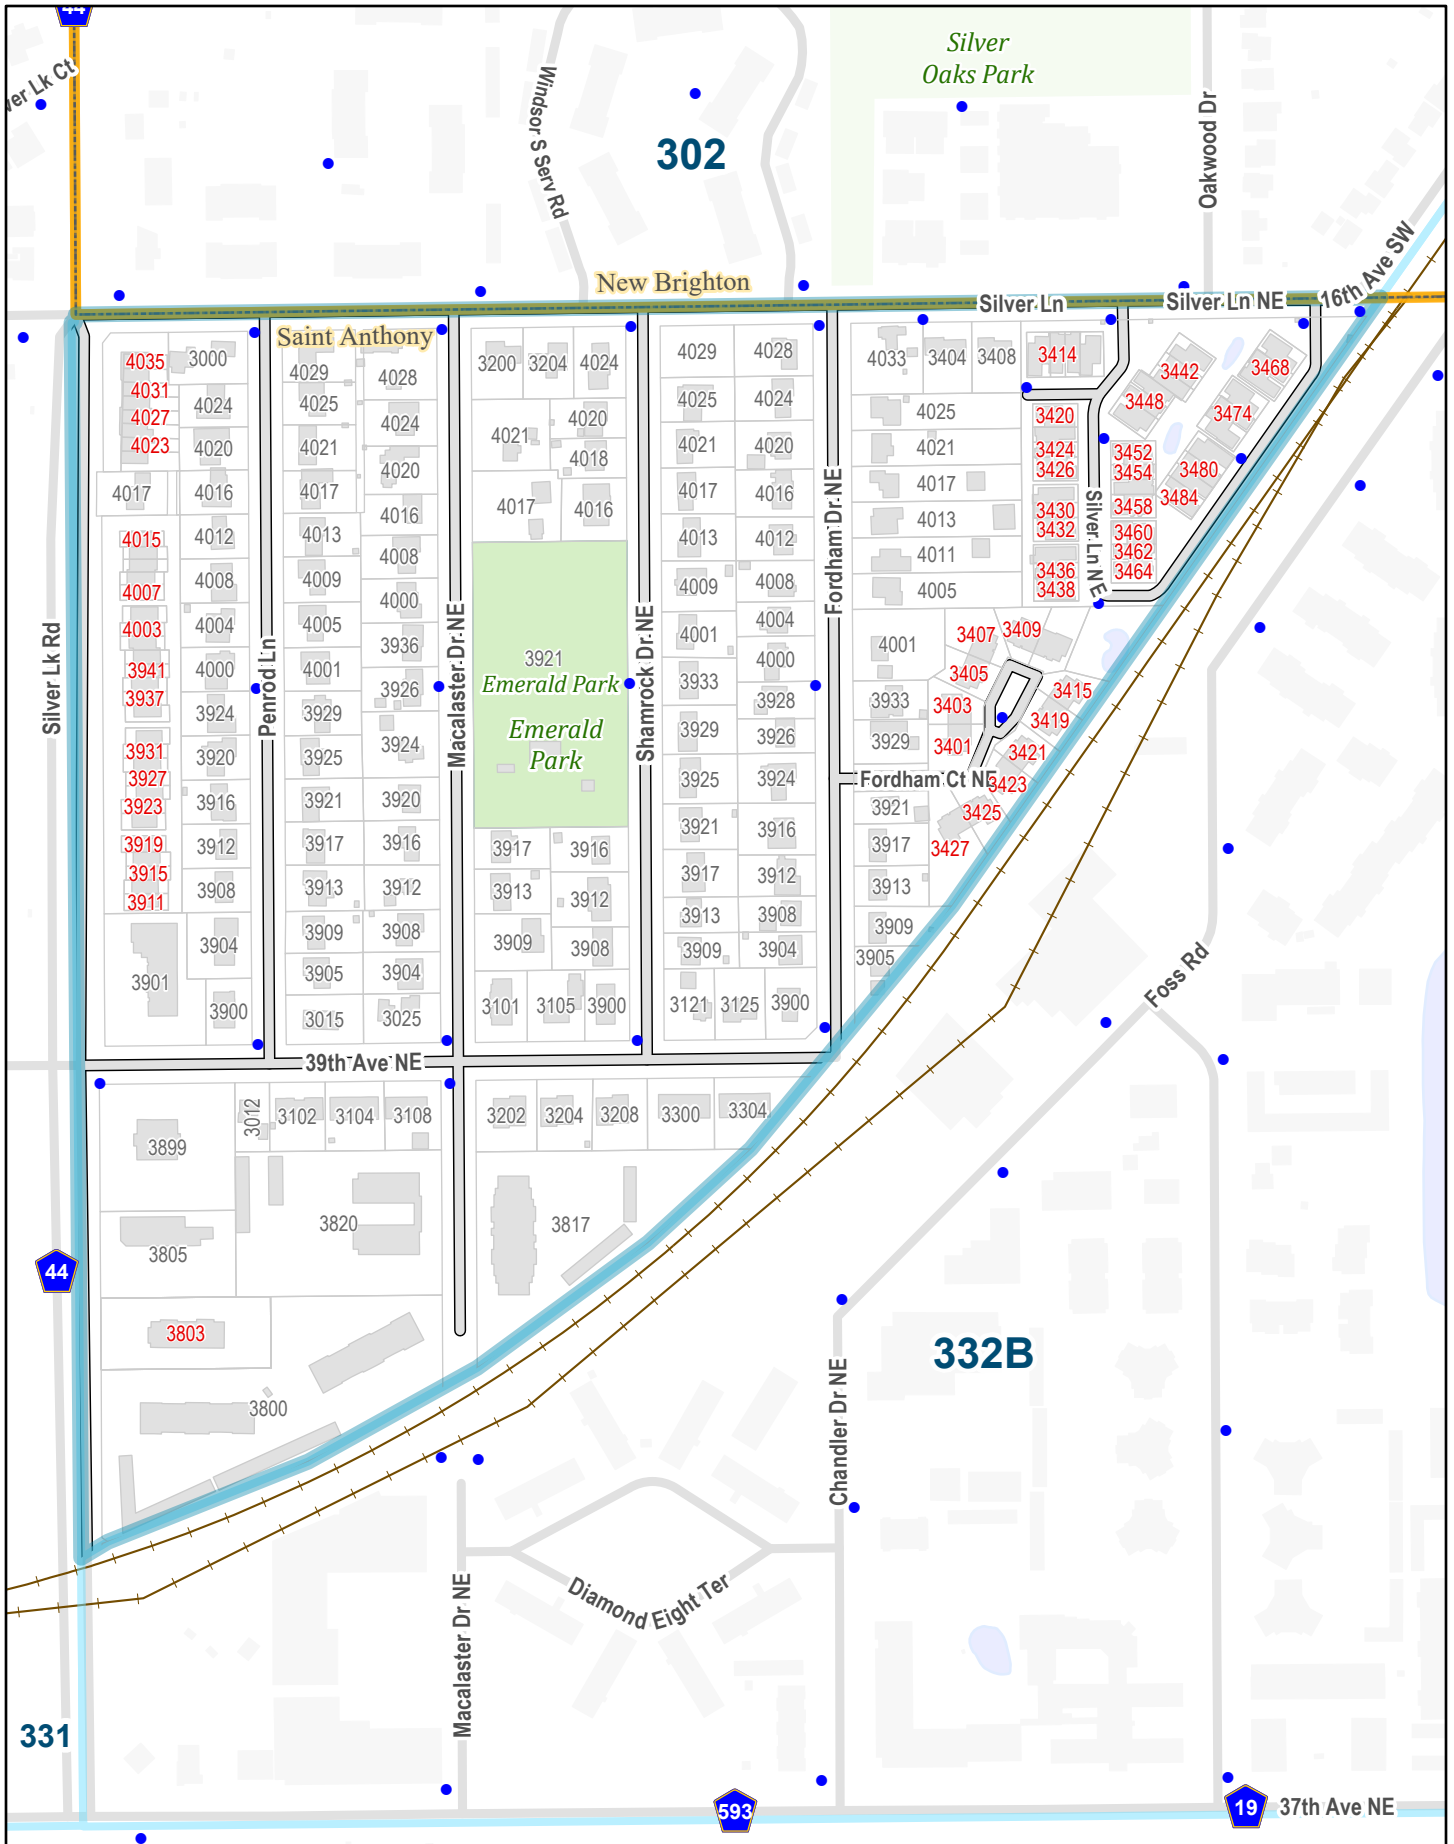

# City of SAINT ANTHONY, MN

- Hydrent
- Hydrent - Blue Cap
- Hydrent - Green Cap
- Hydrent - Red Cap
- Hydrent - Yellow Cap

- ▮ Primary/Secondary School
- ▮ College/University
- ▮ City Hall
- ▮ Fire Station
- ▮ Hospital
- ▮ Libraries
- ▮ Police Station
- ▮ County Office
- ▮ Shopping Centers

- ▮ Building
- ▮ Water
- ▮ Golf Course
- ▮ State/Local Park
- ▮ Cemetery
- ▮ Airport
- ▮ Military Install
- ▮ Fair Grounds
- ▮ Municipal Boundary

- ▮ Highways
- ▮ Streets
- ▮ Railroad
- ▮ Ditch
- ▮ Interstate Highway
- ▮ US Highway
- ▮ State Highway
- ▮ County Road

## Street Index

37th Avenue Northeast	331,332B
38th Avenue Northeast	331
39th Avenue Northeast	331,332A,332B
Apache Lane Northeast	331
Belden Street Northeast	331
Chandler Drive Northeast	332B
Coolidge Street Northeast	331
Cottage Court	331
Cottage Lane	331
County Road E West	271,301
Diamond Eight Terrace	332B
Fordham Court Northeast	332A
Fordham Drive Northeast	332A,332B
Foss Road	332B
Harding Street Northeast	331
Highcrest Road	332B
Macalaster Drive Northeast	302,332A,332B
Penrod Lane	332A
Roosevelt Street Northeast	331
Shamrock Drive Northeast	302,332A
Silver Lake Court	331
Silver Lake Road	301,302,331,332A,332B
Silver Lake Terrace	331
Silver Lane Northeast	302,331,332A
Silverwood Park Road	301
Stinson Boulevard Northeast	271,301,331