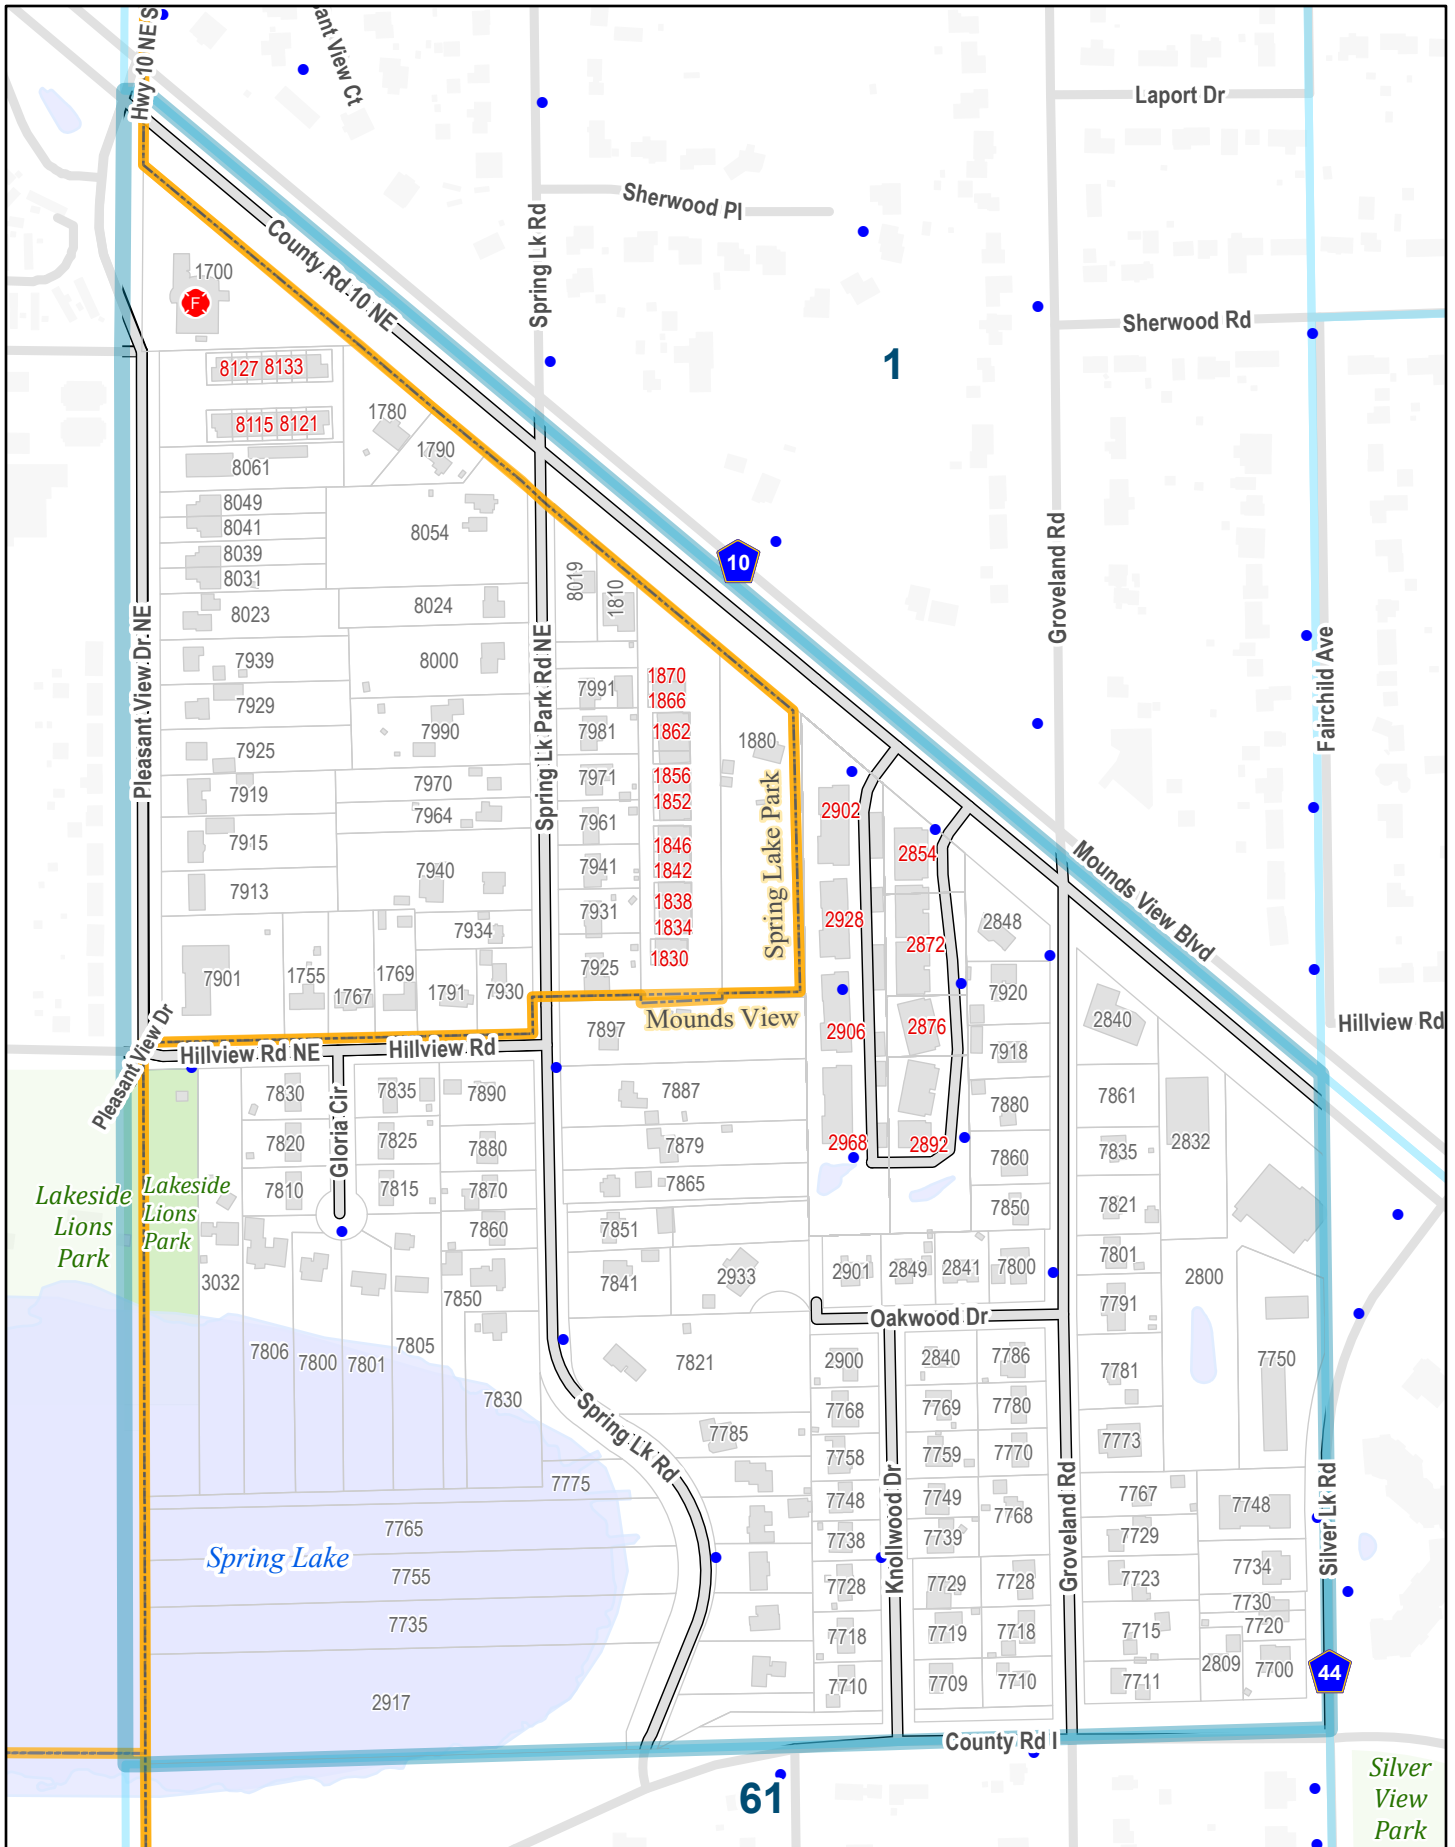

# City of SPRING LAKE PARK, MN

- Hydrent
- Hydrent - Blue Cap
- Hydrent - Green Cap
- Hydrent - Red Cap
- Hydrent - Yellow Cap

- 🏫 Primary/Secondary School
- 🎓 College/University
- 🏛️ City Hall
- 🚒 Fire Station
- 🏥 Hospital
- 📖 Libraries
- 👮 Police Station
- 🏢 County Office
- 🛍️ Shopping Centers

- 🏠 Building
- 💧 Water
- ⛳ Golf Course
- 🌳 State/Local Park
- ⚰ Cemetery
- ✈ Airport
- 🏰 Military Install
- 🏟 Fair Grounds
- 🏘 Municipal Boundary

- 🛣 Highways
- 🛤 Streets
- 🚂 Railroad
- ⚡ Ditch
- 🛣 Interstate Highway
- 🛣 US Highway
- 🛣 State Highway
- 🛣 County Road

Prepared by Ramsey County Enterprise GIS  
 RCGISMetaData@Co.Ramsey.MN.US  
 ReferenceMap

1/3/2025

## Street Index

County Road 10 Northeast	31
Hillview Road	31
Hillview Road Northeast	31
Pleasant View Drive	31
Pleasant View Drive Northeast	1,31
Spring Lake Park Road Northeast	31