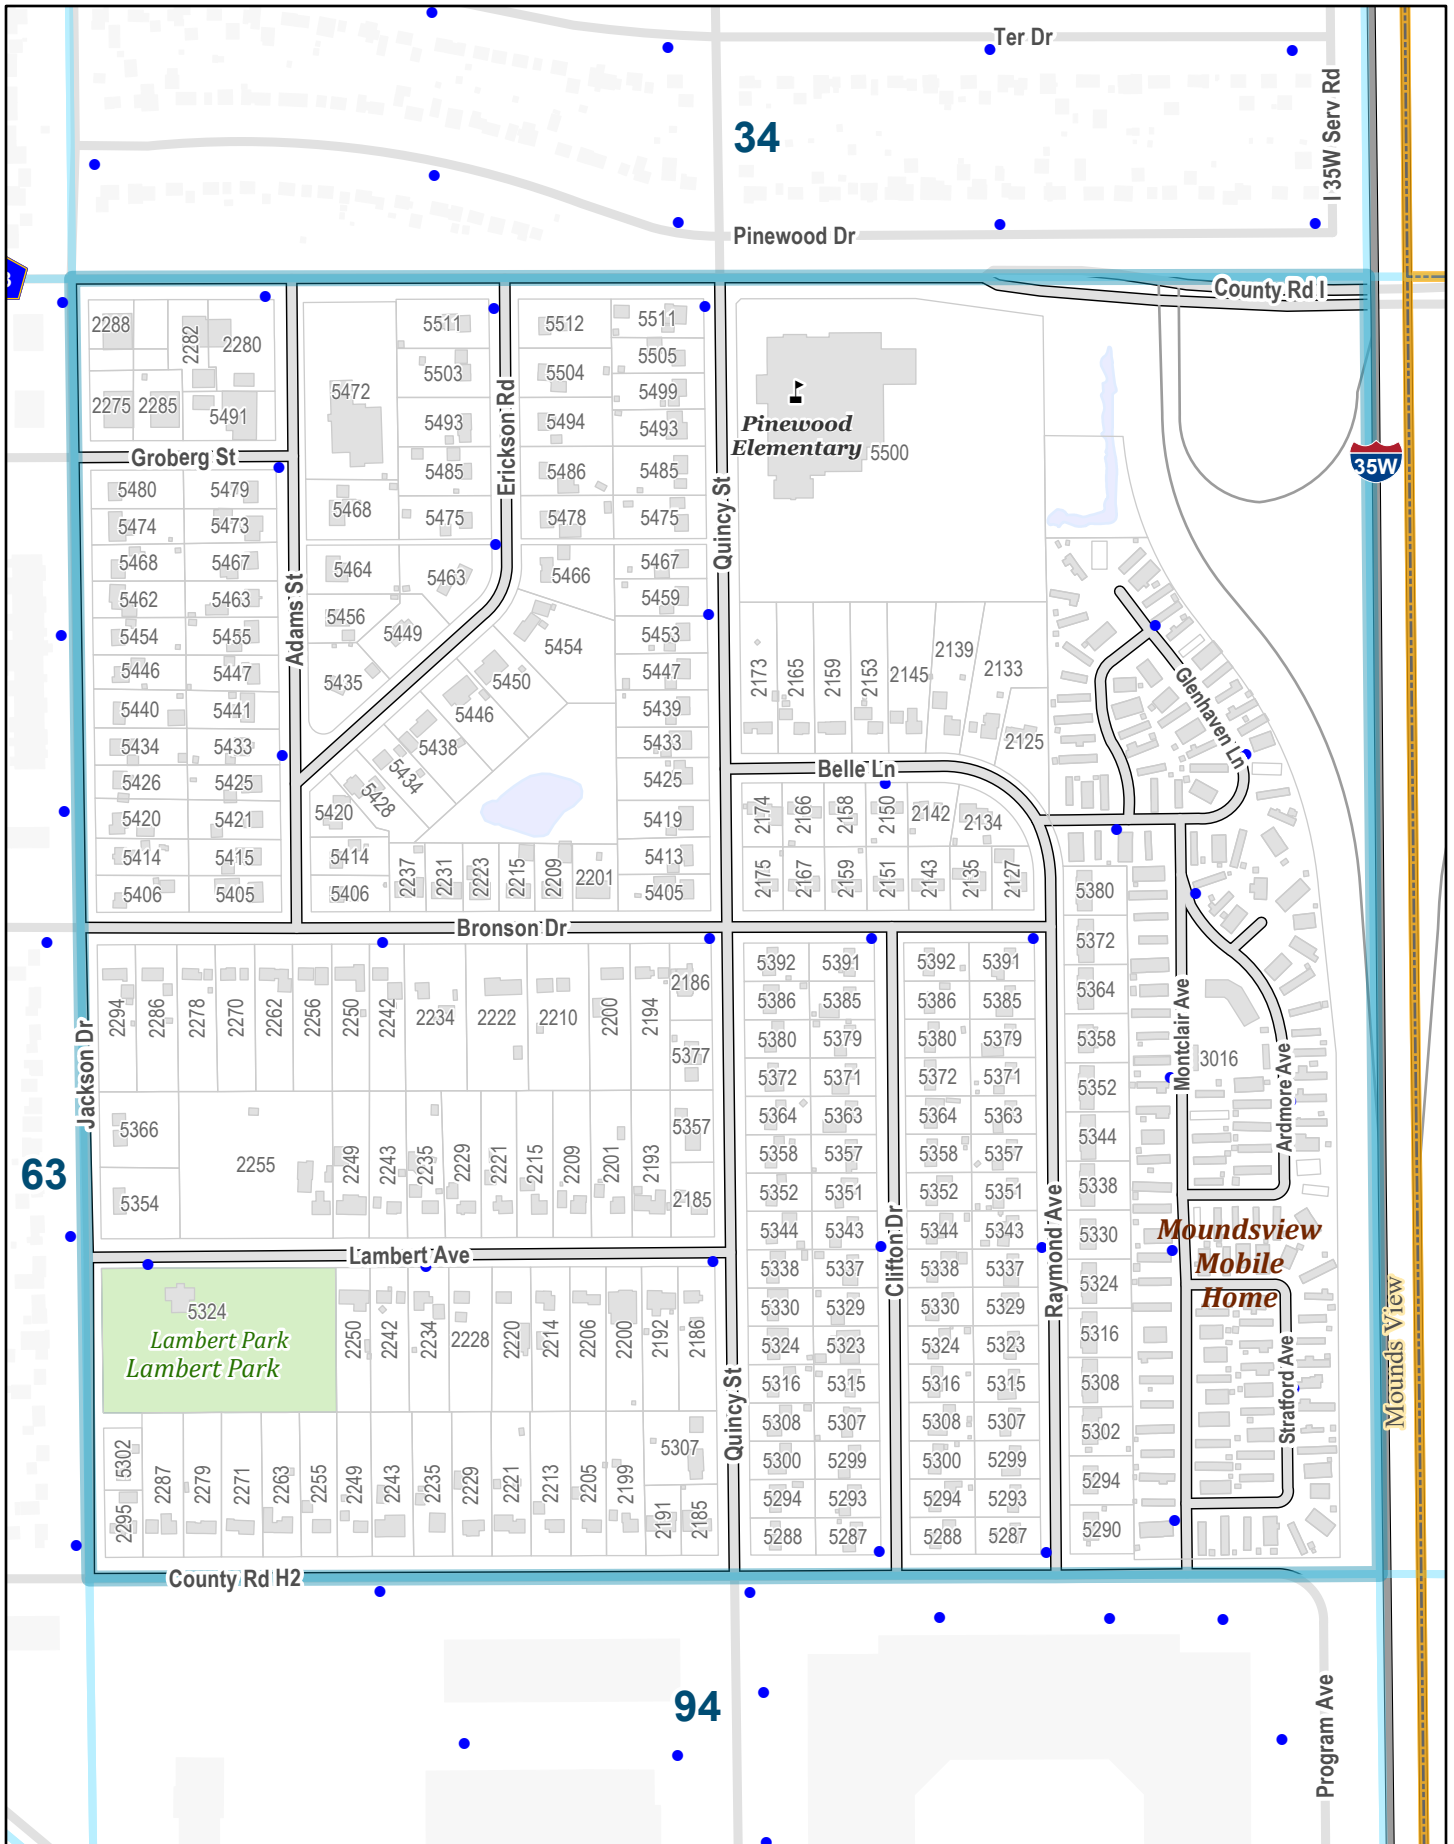

Prepared by Ramsey County Enterprise GIS
 RCGISMetaData@Co.Ramsey.MN.US
 ReferenceMap

1/3/2025

Street Index

84th Avenue	1	Oakwood Drive	31,33,34
Adams Street	34,64	Oconnell Drive	93
Ardan Avenue	1,2,3B	Old Highway 8	124,154,94
Ardmore Avenue	64	Park View Drive	62,92
Belle Lane	64	Park View Terrace	62
Bona Road	123,33,93	Pinewood Circle	33
Brighton Lane	92	Pinewood Court	63
Bronson Drive	32,61,62,63,64	Pinewood Drive	34
Buckingham Lane	124	Pleasant View Court	1
Bunker Hill Drive	34	Pleasant View Drive	1,31,61,91
Cabot Drive	34	Program Avenue	94
Cheshire Circle	124	Quaker Lane	34
Cheshire Lane	124	Quincy Street	34,64,94
Clearview Avenue	92,93	Rainbow Lane	92
Clifton Drive	64,94	Raymond Avenue	64,94
Coral Sea Street Northeast	4	Red Oak Court	2
Cornell Drive	34	Red Oak Drive	2,32,92
County Road 10 Northeast	31	Ridge Lane	92,93
County Road H	121,122,123,124,91,92 94,95	Rustad Lane	34
County Road H West	121,122,123,91,92	Saint Michael Street	33
County Road H2	61,63,64,91,92,93,94	Saint Stephen Street	33,63
County Road I	31,32,33,34,61,62,63 64,65	Scotland Court	62,92
County Road J	1,3A,4	Sherwood Place	1
Dickens Lane	124	Sherwood Road	1,2,3B
Eastwood Road	2,32,92	Silver Lake Road	32,62,91,92
Edgewood Drive	123,33,3B,63,93	Silver View Drive	62
Erickson Road	34,64	Skiba Drive	93
Fairchild Avenue	2,32	Spring Lake Road	1,31,61
Glenhaven Lane	64	Springview Lane	91
Gloria Circle	31	Squire Lane	34
Greenfield Avenue	33,63,93	Stratford Avenue	64
Greenfield Place	33,3B	Sunnyside Road	2,32,92
Greenwood Drive	2,32,92	Terrace Drive	34
Groberg Street	63,64	Troy Drive	34
Groveland Court	1	Wellington Avenue	124
Groveland Road	1,31,61	Windsor Way	124
Hidden Hollow Court	61,91	Wooddale Drive	91,92,93,94
Highway 10	3A,4,5	Woodcrest Drive	91,92,93
Highway 10 NE Service Road	1	Woodlawn Drive	33,3B,63
Hillview Road	31,32,33,34	Xylite Street Northeast	3A
Hillview Road Northeast	31		
Hodges Lane	62		
I 35W Service Road	34		
Interstate 35W	124,35,5,65,95		
Irondale Road	123,93		
Jackson Drive	33,34,3B,63,64		
Jeffery Drive	93		
Kingsway Lane	124		
Knoll Drive	33,34		
Knollwood Drive	1,31,61,91		
Lake Court Circle	62		
Lake Court Drive	62		
Lambert Avenue	64		
Landmark Circle	63		
Laport Drive	1,2,3B		
Lois Drive	33,34		
Londonary Avenue	124		
Long Lake Road	1,2,32,62,92		
Longview Drive	92		
Louisa Avenue	92		
Montclair Avenue	64		
Mounds View Boulevard	1,31,32,62,63,93,94		
Moundsview Drive	62		
Mustang Circle	124		
Mustang Drive	124		