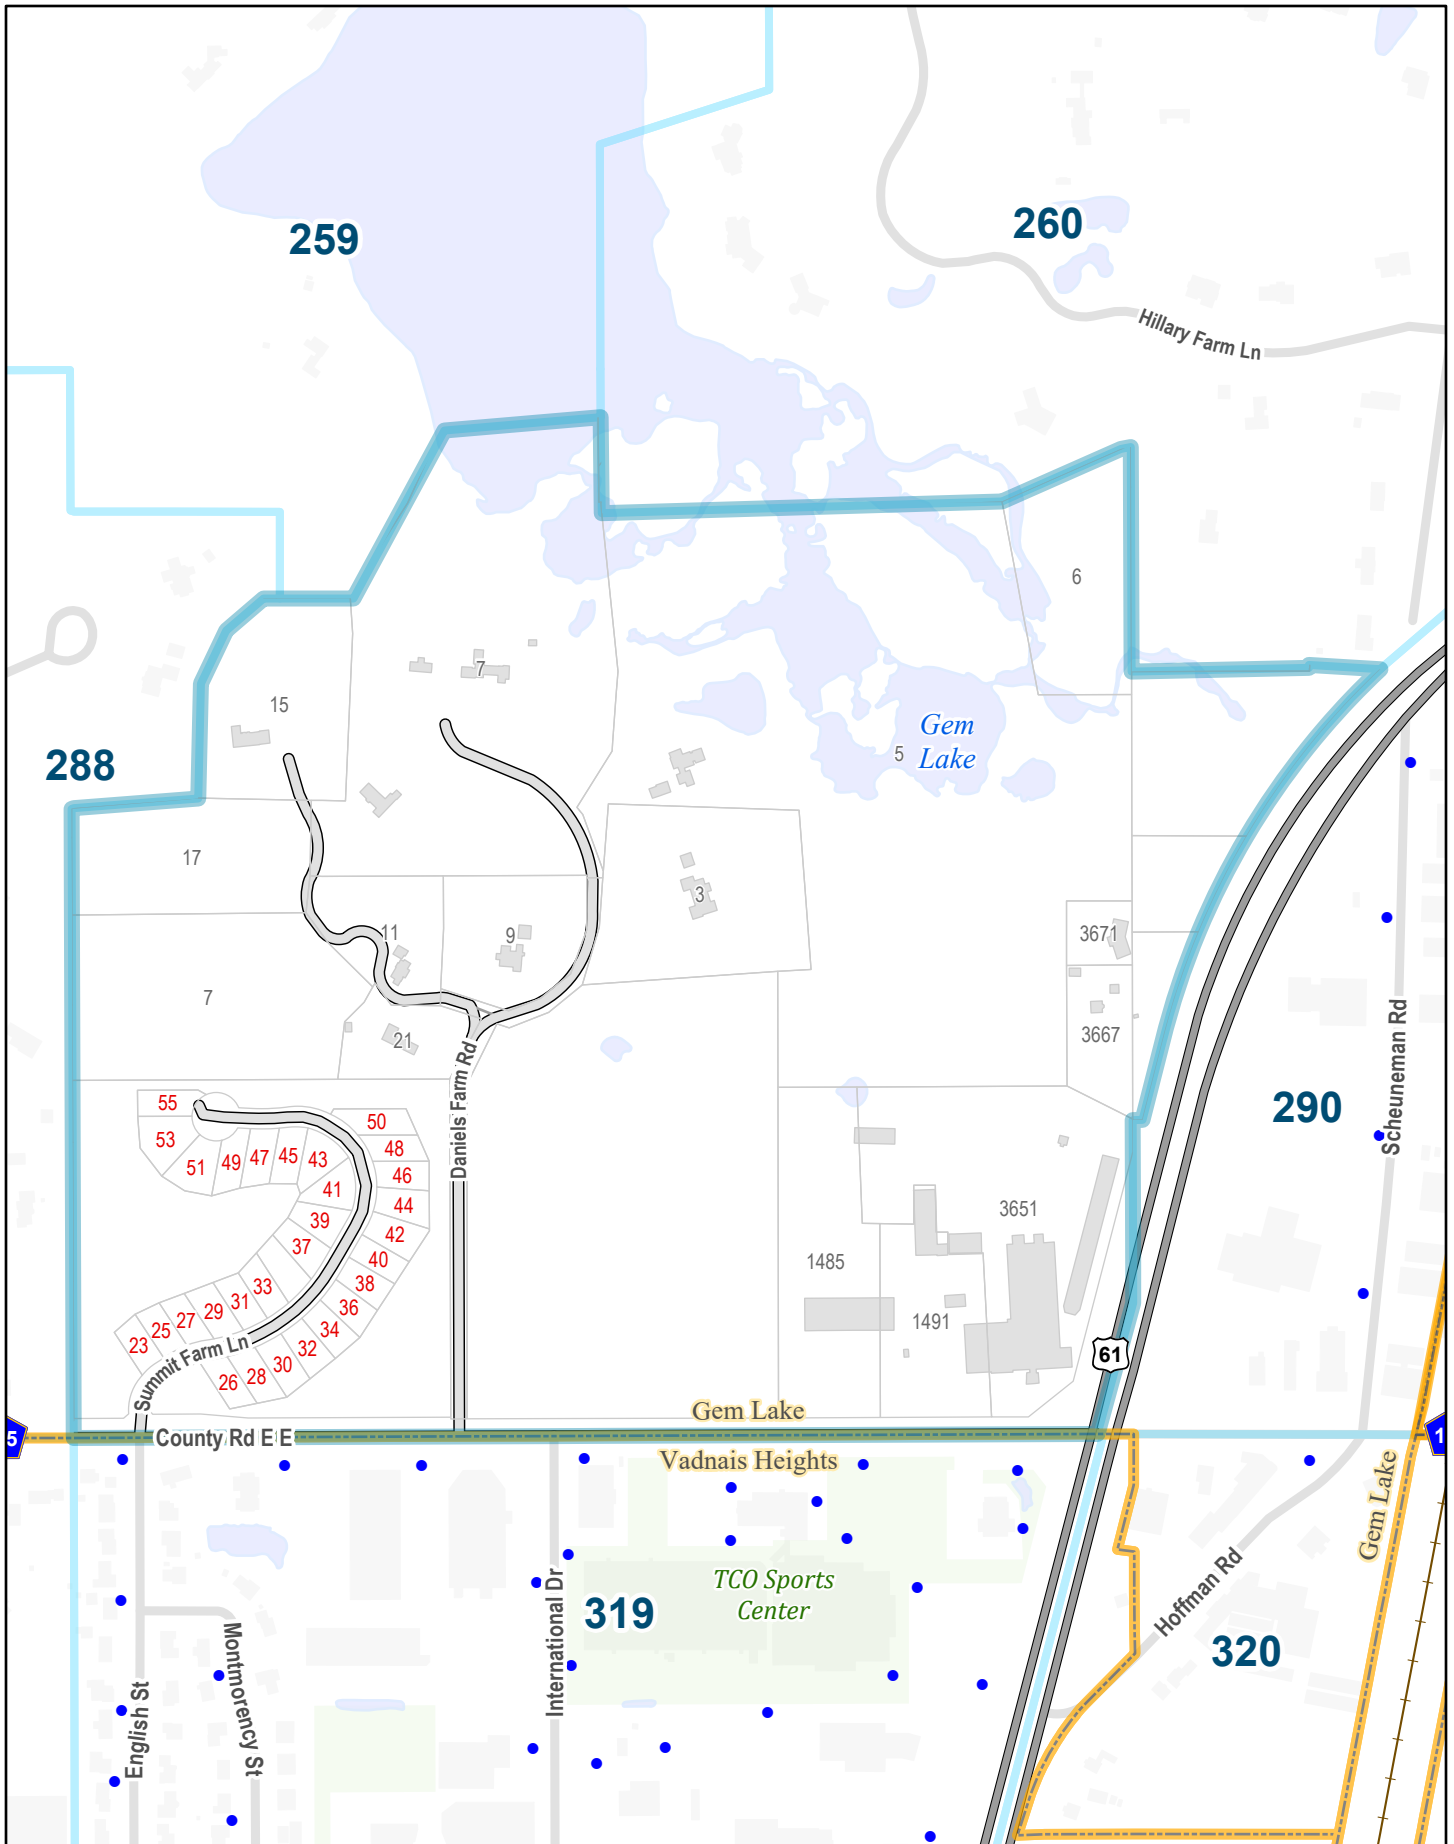

Prepared by Ramsey County Enterprise GIS
 RCGISMetaData@Co.Ramsey.MN.US
 ReferenceMap 1/3/2025

Street Index

Big Fox Road	288
County Road E East	288,289,290,320
Daniels Farm Road	289
Goose Lake Road	259,260
Haven Lane	259
Highway 61	289,290,320
Hillary Farm Lane	260
Hoffman Road	231,260,290,320
Labore Road	259,288
Little Fox Lane	288
Otter Lake Road	230,260
Scheuneman Road	260,290
Summit Farm Lane	289
Tessier Road	259