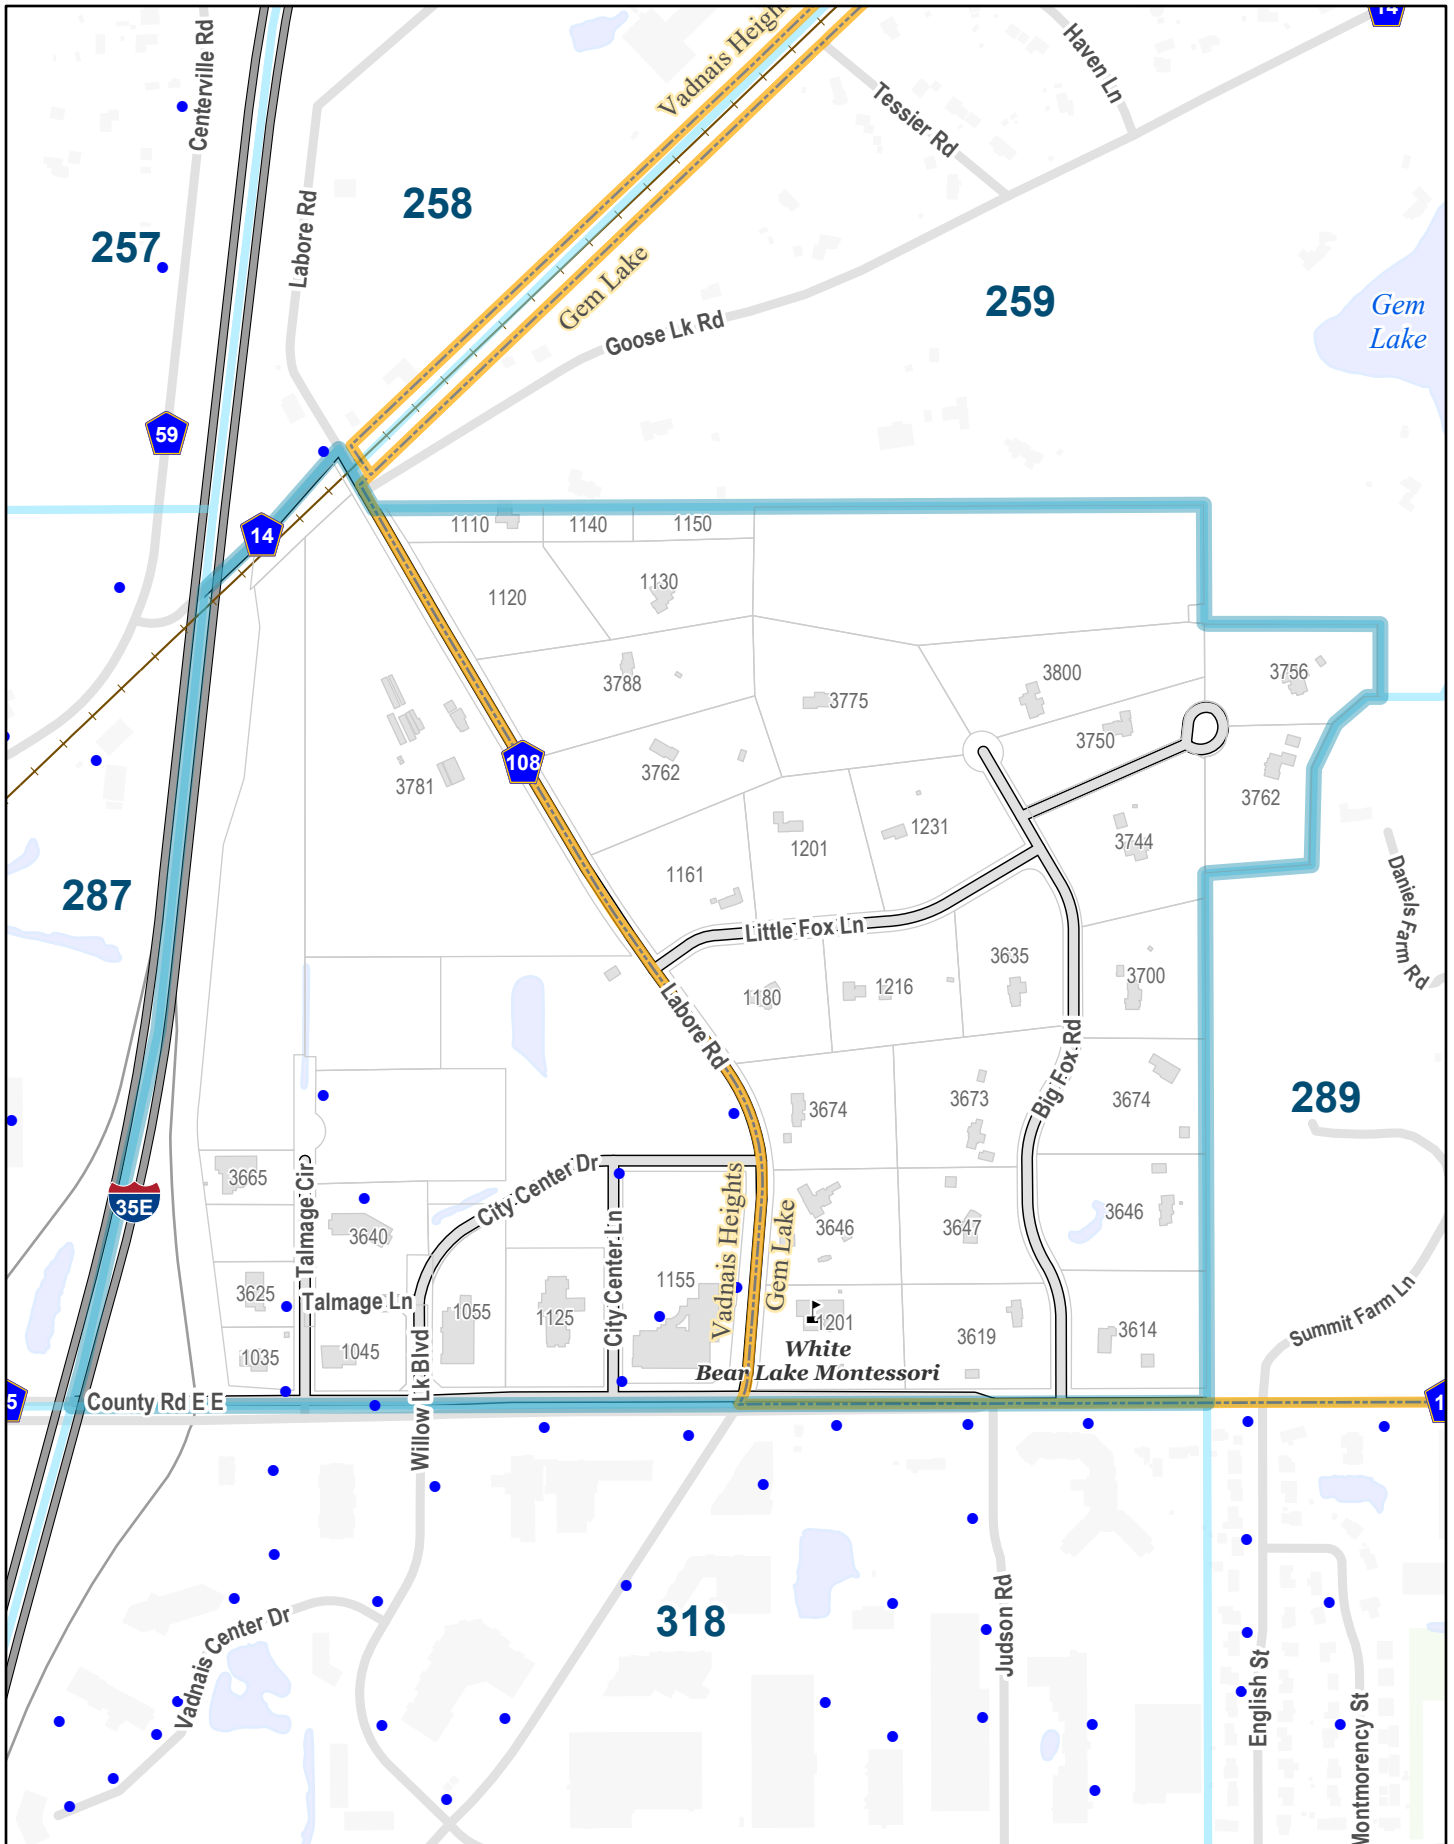

- ▮ Building
- ▮ Water
- ▮ Golf Course
- ▮ State/Local Park
- ▮ Cemetery
- ▮ Airport
- ▮ Military Install
- ▮ Fair Grounds
- ▮ Municipal Boundary

- ▮ Highways
- ▮ Streets
- ▮ Railroad
- ▮ Ditch
- ▮ Interstate Highway
- ▮ US Highway
- ▮ State Highway
- ▮ County Road

Prepared by Ramsey County Enterprise GIS
 RCGISMetaData@Co.Ramsey.MN.US
 ReferenceMap 1/3/2025

Street Index

Big Fox Road	288
County Road E East	288,289,290,320
Daniels Farm Road	289
Goose Lake Road	259,260
Haven Lane	259
Highway 61	289,290,320
Hillary Farm Lane	260
Hoffman Road	231,260,290,320
Labore Road	259,288
Little Fox Lane	288
Otter Lake Road	230,260
Scheuneman Road	260,290
Summit Farm Lane	289
Tessier Road	259