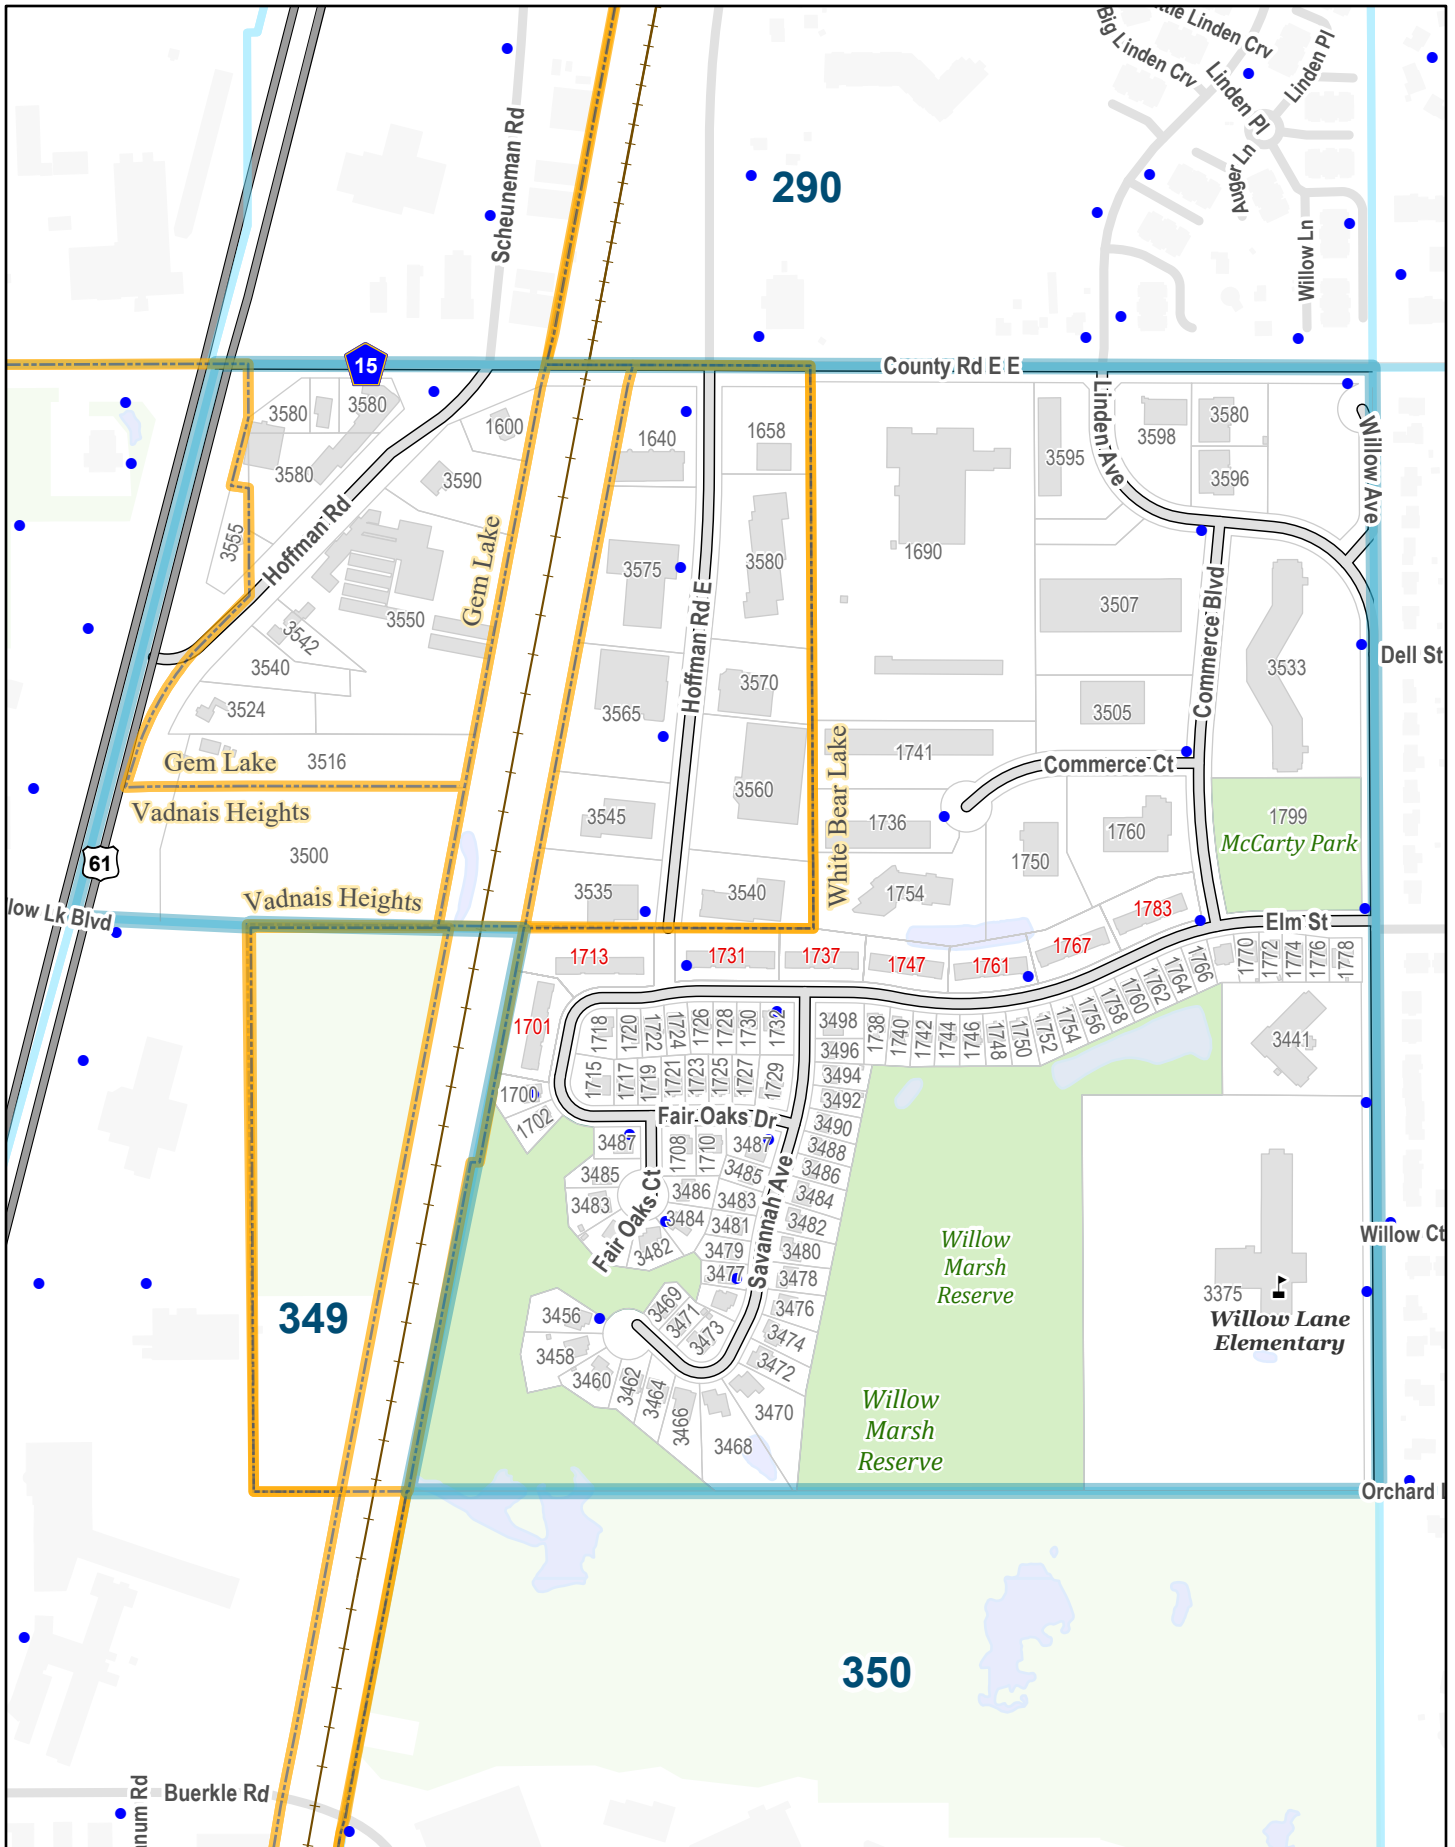

Prepared by Ramsey County Enterprise GIS
 RCGISMetaData@Co.Ramsey.MN.US
 ReferenceMap 1/3/2025

Street Index

Big Fox Road	288
County Road E East	288,289,290,320
Daniels Farm Road	289
Goose Lake Road	259,260
Haven Lane	259
Highway 61	289,290,320
Hillary Farm Lane	260
Hoffman Road	231,260,290,320
Labore Road	259,288
Little Fox Lane	288
Otter Lake Road	230,260
Scheuneman Road	260,290
Summit Farm Lane	289
Tessier Road	259