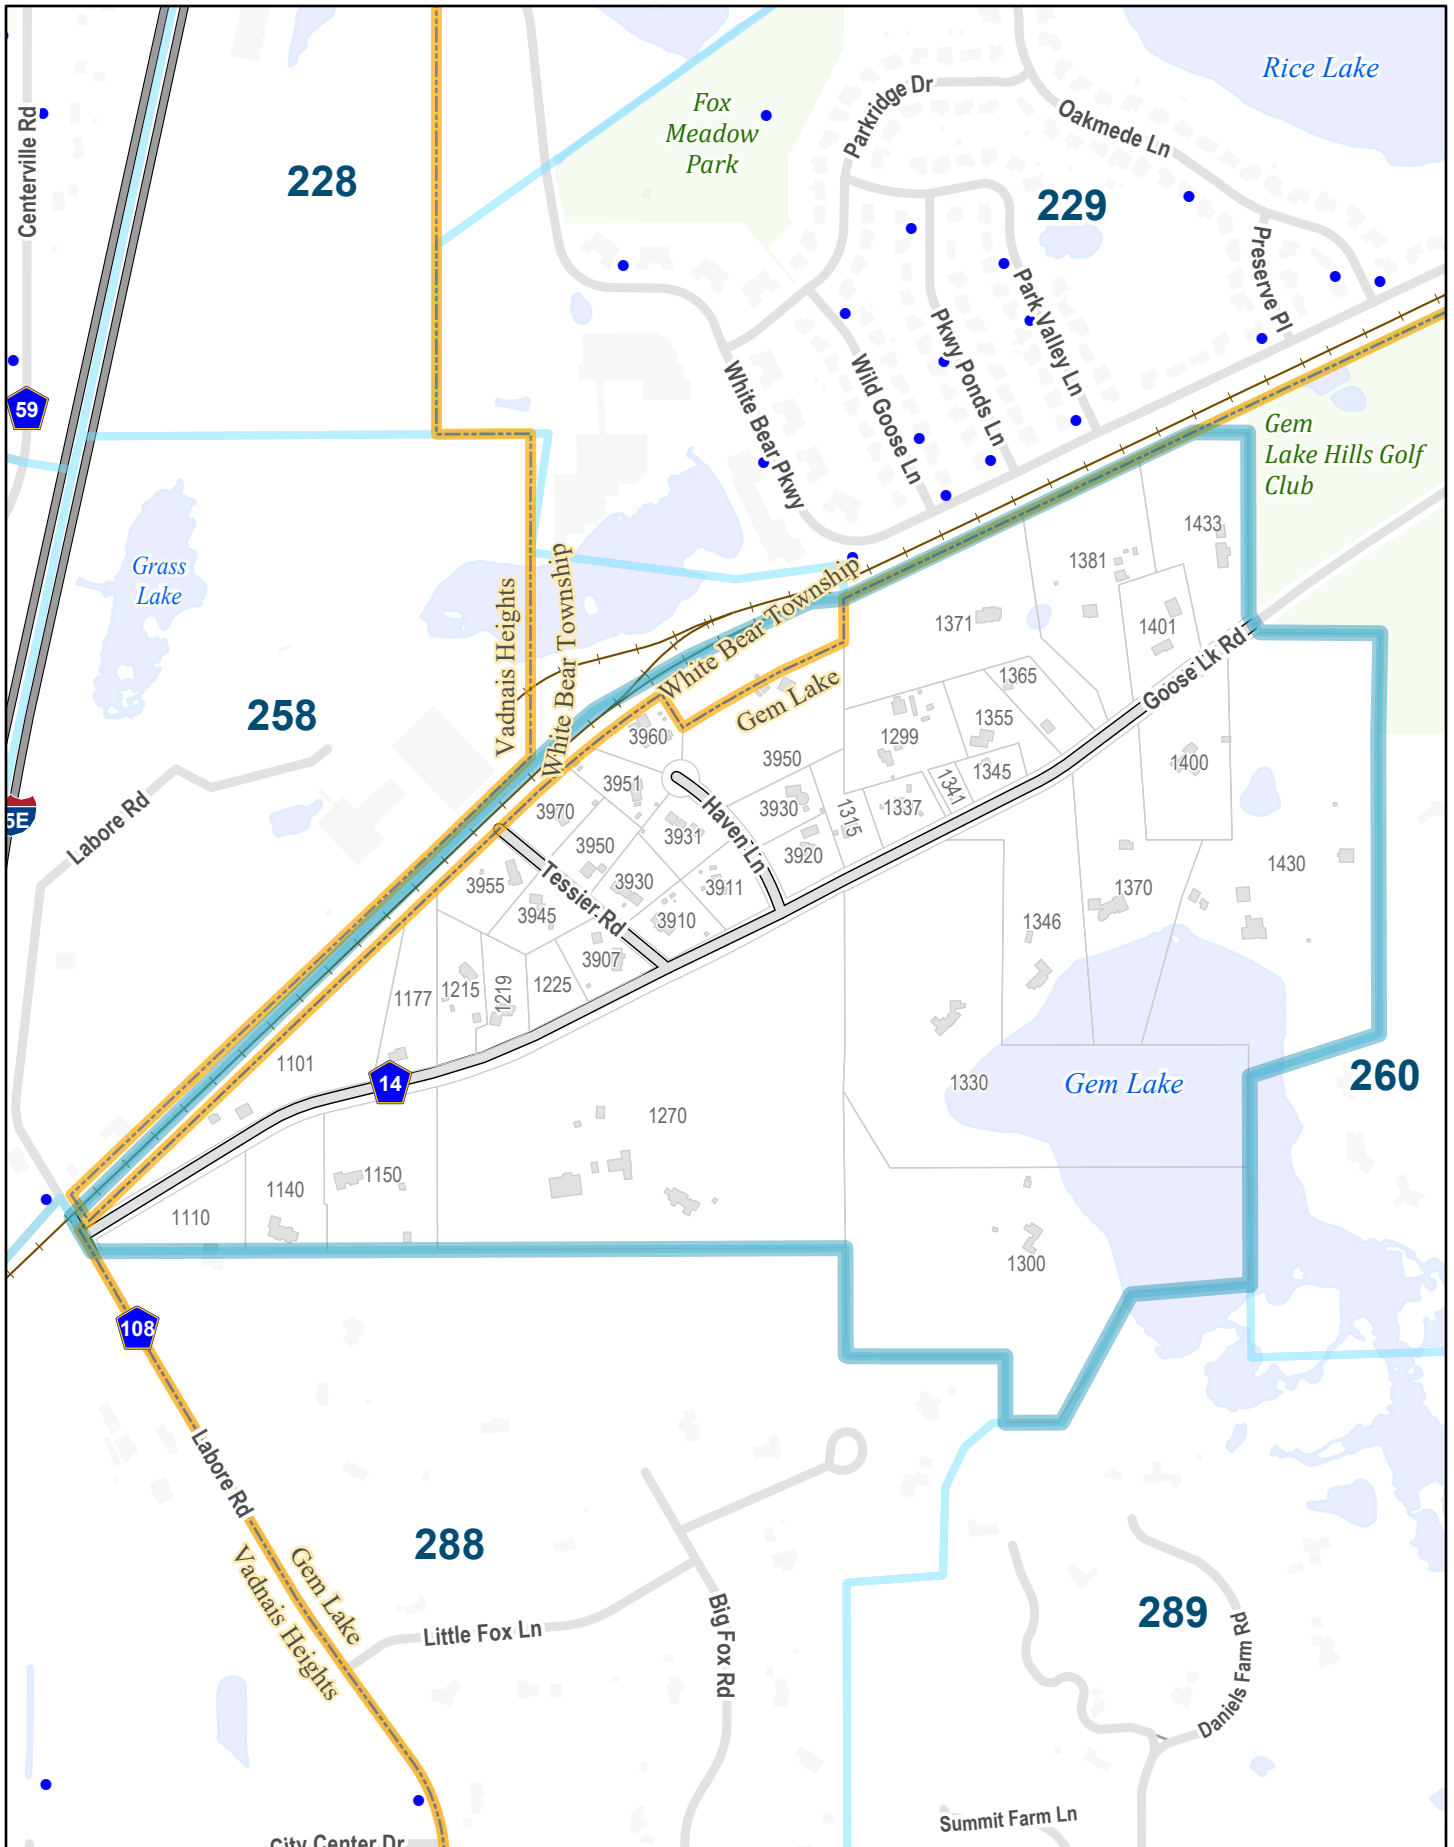

City of GEM LAKE, MN

- Hydent
- Hydent - Blue Cap
- Hydent - Green Cap
- Hydent - Red Cap
- Hydent - Yellow Cap

- ▮ Primary/Secondary School
- ▮ College/University
- ▮ City Hall
- ▮ Fire Station
- ▮ Hospital
- ▮ Libraries
- ▮ Police Station
- ▮ County Office
- ▮ Shopping Centers

- ▮ Building
- ▮ Water
- ▮ Golf Course
- ▮ State/Local Park
- ▮ Cemetery
- ▮ Airport
- ▮ Military Install
- ▮ Fair Grounds
- ▮ Municipal Boundary

- ▮ Highways
- ▮ Streets
- ▮ Railroad
- ▮ Ditch
- ▮ Interstate Highway
- ▮ US Highway
- ▮ State Highway
- ▮ County Road

The information on this map is a compilation of Ramsey County Records. THE COUNTY DOES NOT WARRANT OR GUARANTEE THE ACCURACY OF THIS DATA. The County disclaims any liability for any injuries, time delays, or expenses you may suffer if you rely in any manner on the accuracy of this data.

Prepared by Ramsey County Enterprise GIS
 RCGISMetaData@Co.Ramsey.MN.US
 ReferenceMap 1/3/2025

Street Index

Big Fox Road	288
County Road E East	288,289,290,320
Daniels Farm Road	289
Goose Lake Road	259,260
Haven Lane	259
Highway 61	289,290,320
Hillary Farm Lane	260
Hoffman Road	231,260,290,320
Labore Road	259,288
Little Fox Lane	288
Otter Lake Road	230,260
Scheuneman Road	260,290
Summit Farm Lane	289
Tessier Road	259