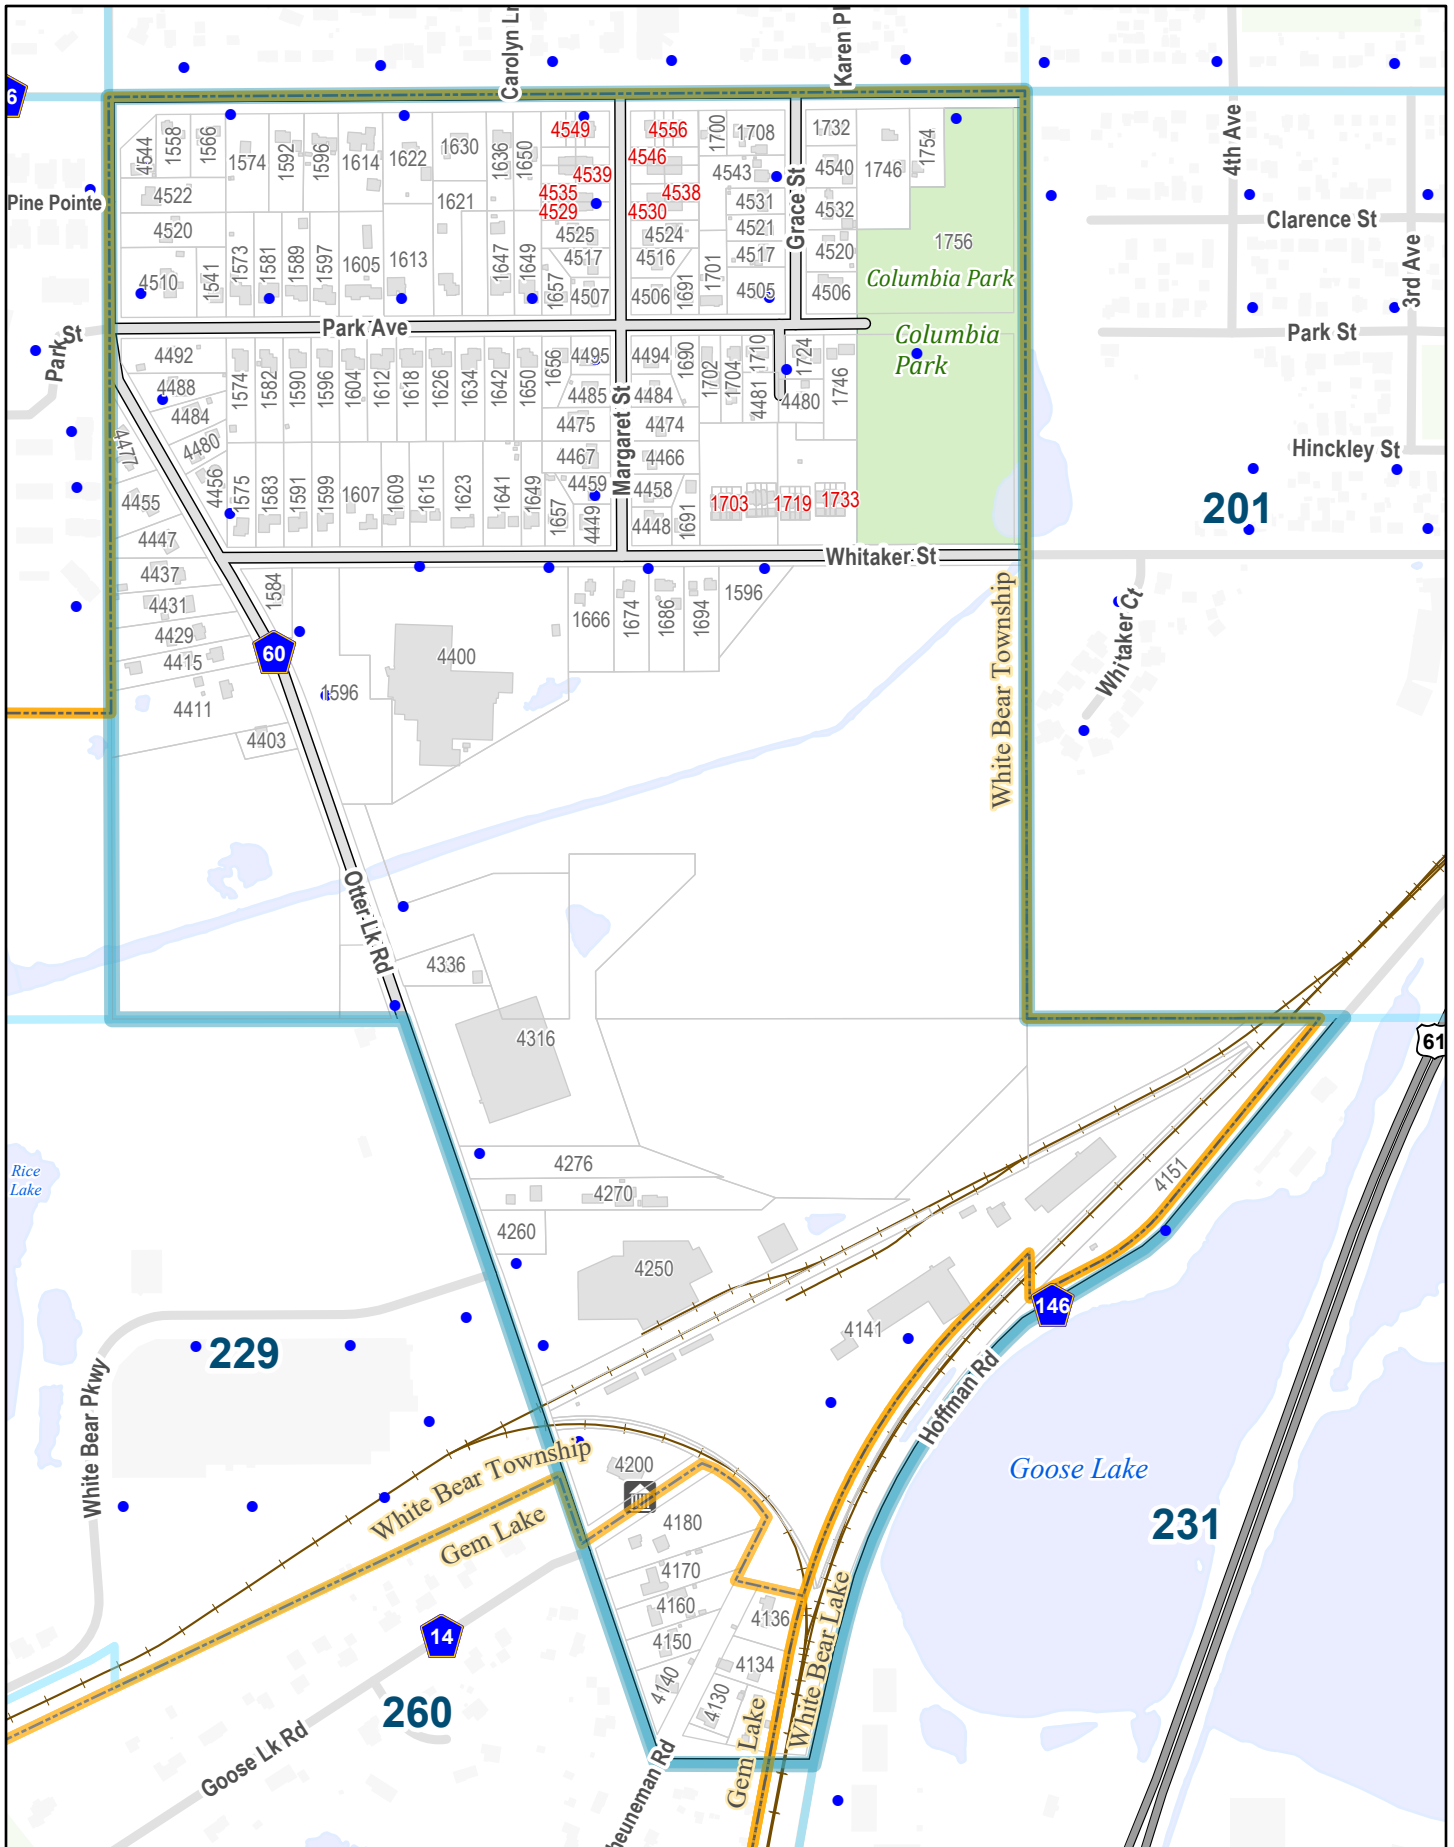

City of GEM LAKE, MN

- Hydent
- Hydent - Blue Cap
- Hydent - Green Cap
- Hydent - Red Cap
- Hydent - Yellow Cap

- ▮ Primary/Secondary School
- ▮ College/University
- ▮ City Hall
- ▮ Fire Station
- ▮ Hospital
- ▮ Libraries
- ▮ Police Station
- ▮ County Office
- ▮ Shopping Centers

- ▮ Building
- ▮ Water
- ▮ Golf Course
- ▮ State/Local Park
- ▮ Cemetery
- ▮ Airport
- ▮ Military Install
- ▮ Fair Grounds
- ▮ Municipal Boundary

- ▮ Highways
- ▮ Streets
- ▮ Railroad
- ▮ Ditch
- ▮ Interstate Highway
- ▮ US Highway
- ▮ State Highway
- ▮ County Road

The information on this map is a compilation of Ramsey County Records. THE COUNTY DOES NOT WARRANT OR GUARANTEE THE ACCURACY OF THIS DATA. The County disclaims any liability for any injuries, time delays, or expenses you may suffer if you rely in any manner on the accuracy of this data.

Prepared by Ramsey County Enterprise GIS
 RCGISMetaData@Co.Ramsey.MN.US
 ReferenceMap 1/3/2025

Street Index

Big Fox Road	288
County Road E East	288,289,290,320
Daniels Farm Road	289
Goose Lake Road	259,260
Haven Lane	259
Highway 61	289,290,320
Hillary Farm Lane	260
Hoffman Road	231,260,290,320
Labore Road	259,288
Little Fox Lane	288
Otter Lake Road	230,260
Scheuneman Road	260,290
Summit Farm Lane	289
Tessier Road	259