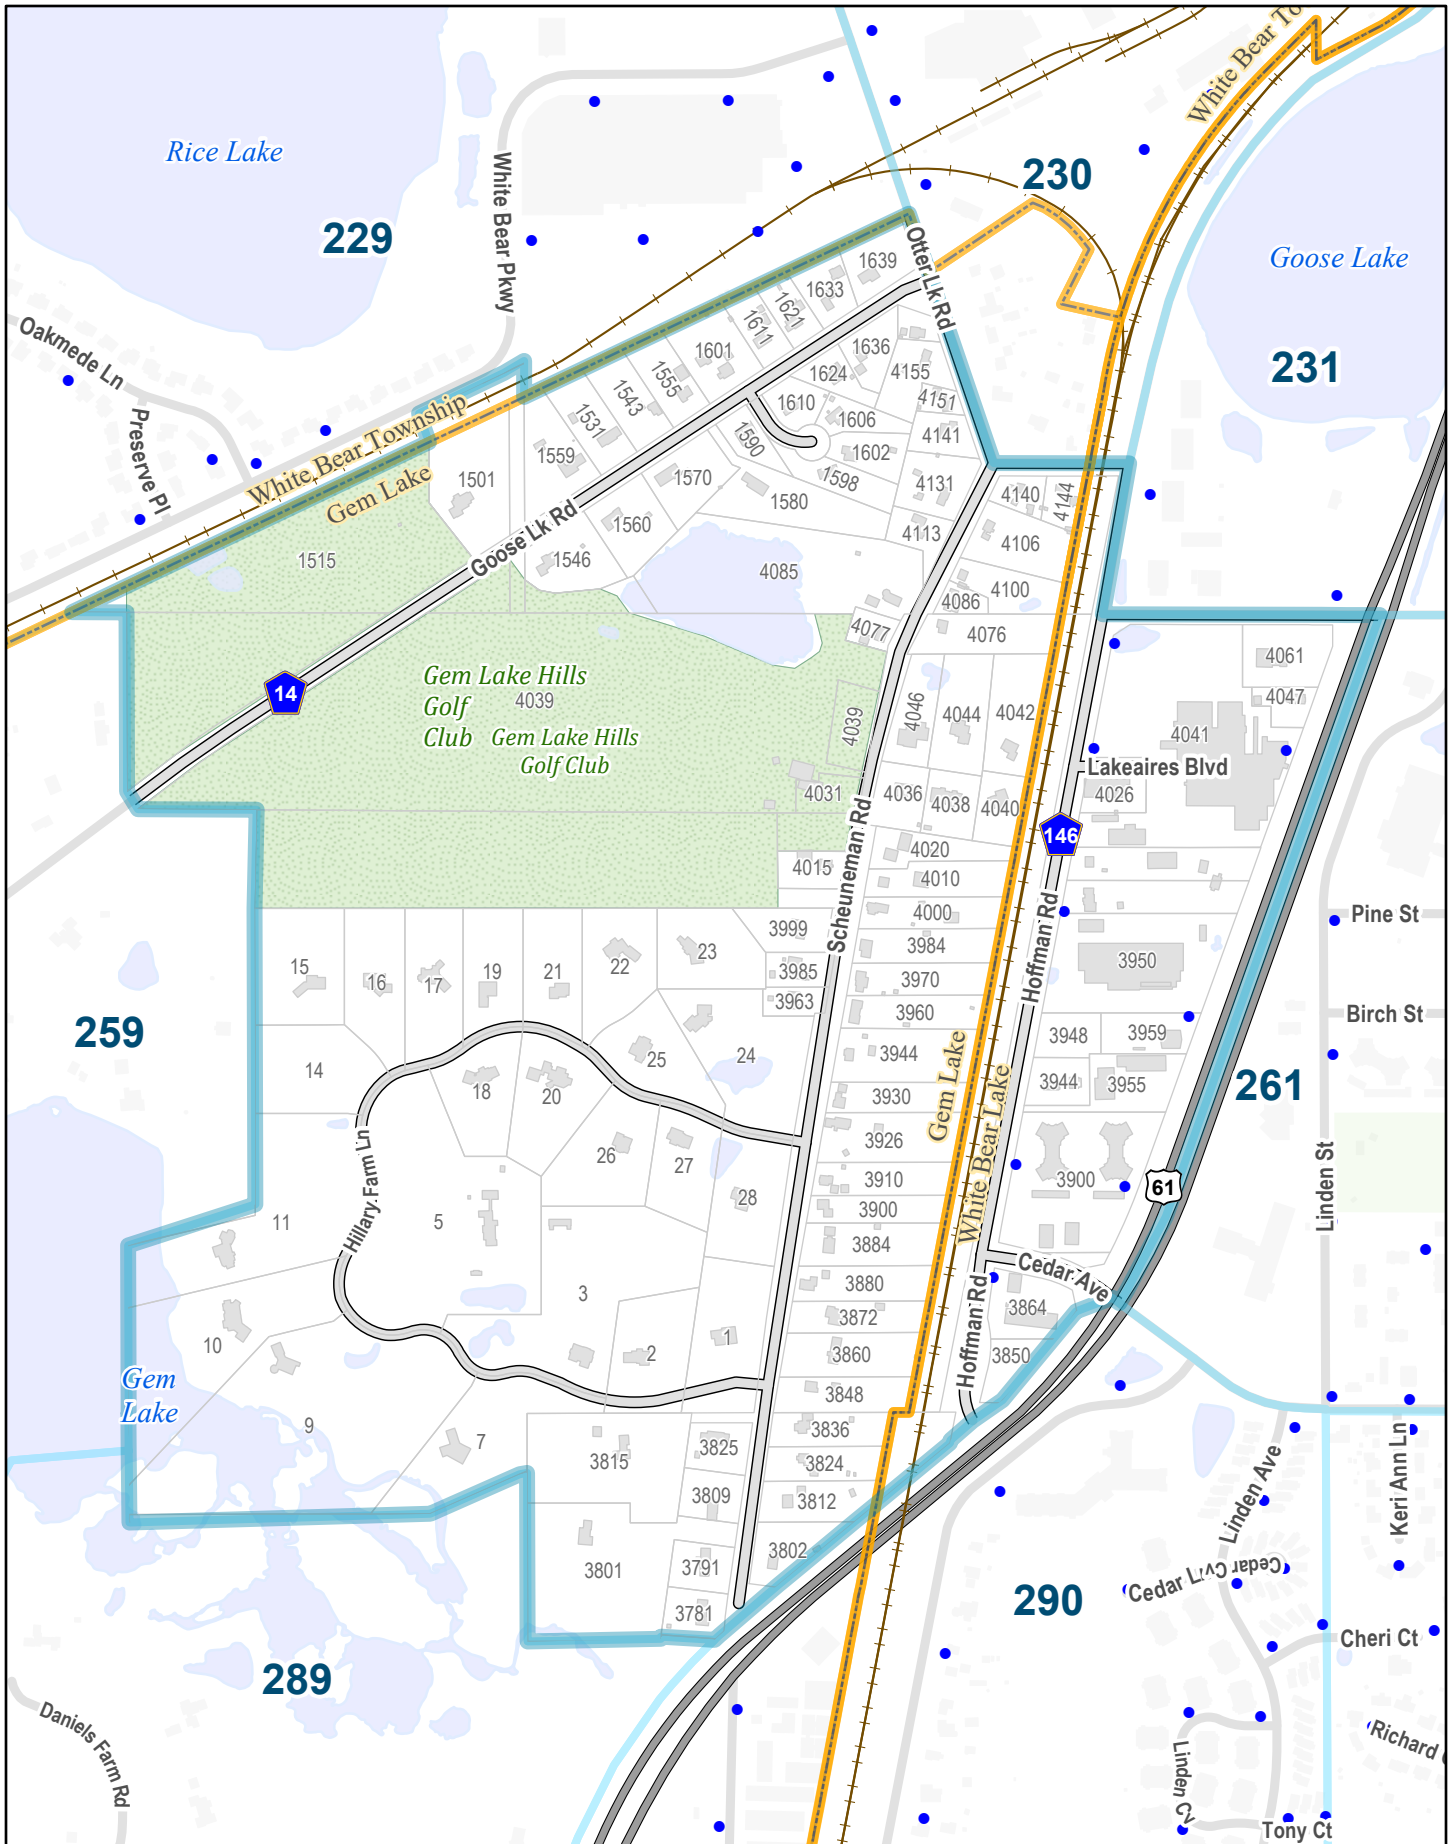

- ▮ Building
- ▮ Water
- ▮ Golf Course
- ▮ State/Local Park
- ▮ Cemetery
- ▮ Airport
- ▮ Military Install
- ▮ Fair Grounds
- ▮ Municipal Boundary

- ▮ Highways
- ▮ Streets
- ▮ Railroad
- ▮ Ditch
- ▮ Interstate Highway
- ▮ US Highway
- ▮ State Highway
- ▮ County Road

Prepared by Ramsey County Enterprise GIS
 RCGISMetaData@Co.Ramsey.MN.US
 ReferenceMap 1/3/2025

Street Index

Big Fox Road	288
County Road E East	288,289,290,320
Daniels Farm Road	289
Goose Lake Road	259,260
Haven Lane	259
Highway 61	289,290,320
Hillary Farm Lane	260
Hoffman Road	231,260,290,320
Labore Road	259,288
Little Fox Lane	288
Otter Lake Road	230,260
Scheuneman Road	260,290
Summit Farm Lane	289
Tessier Road	259