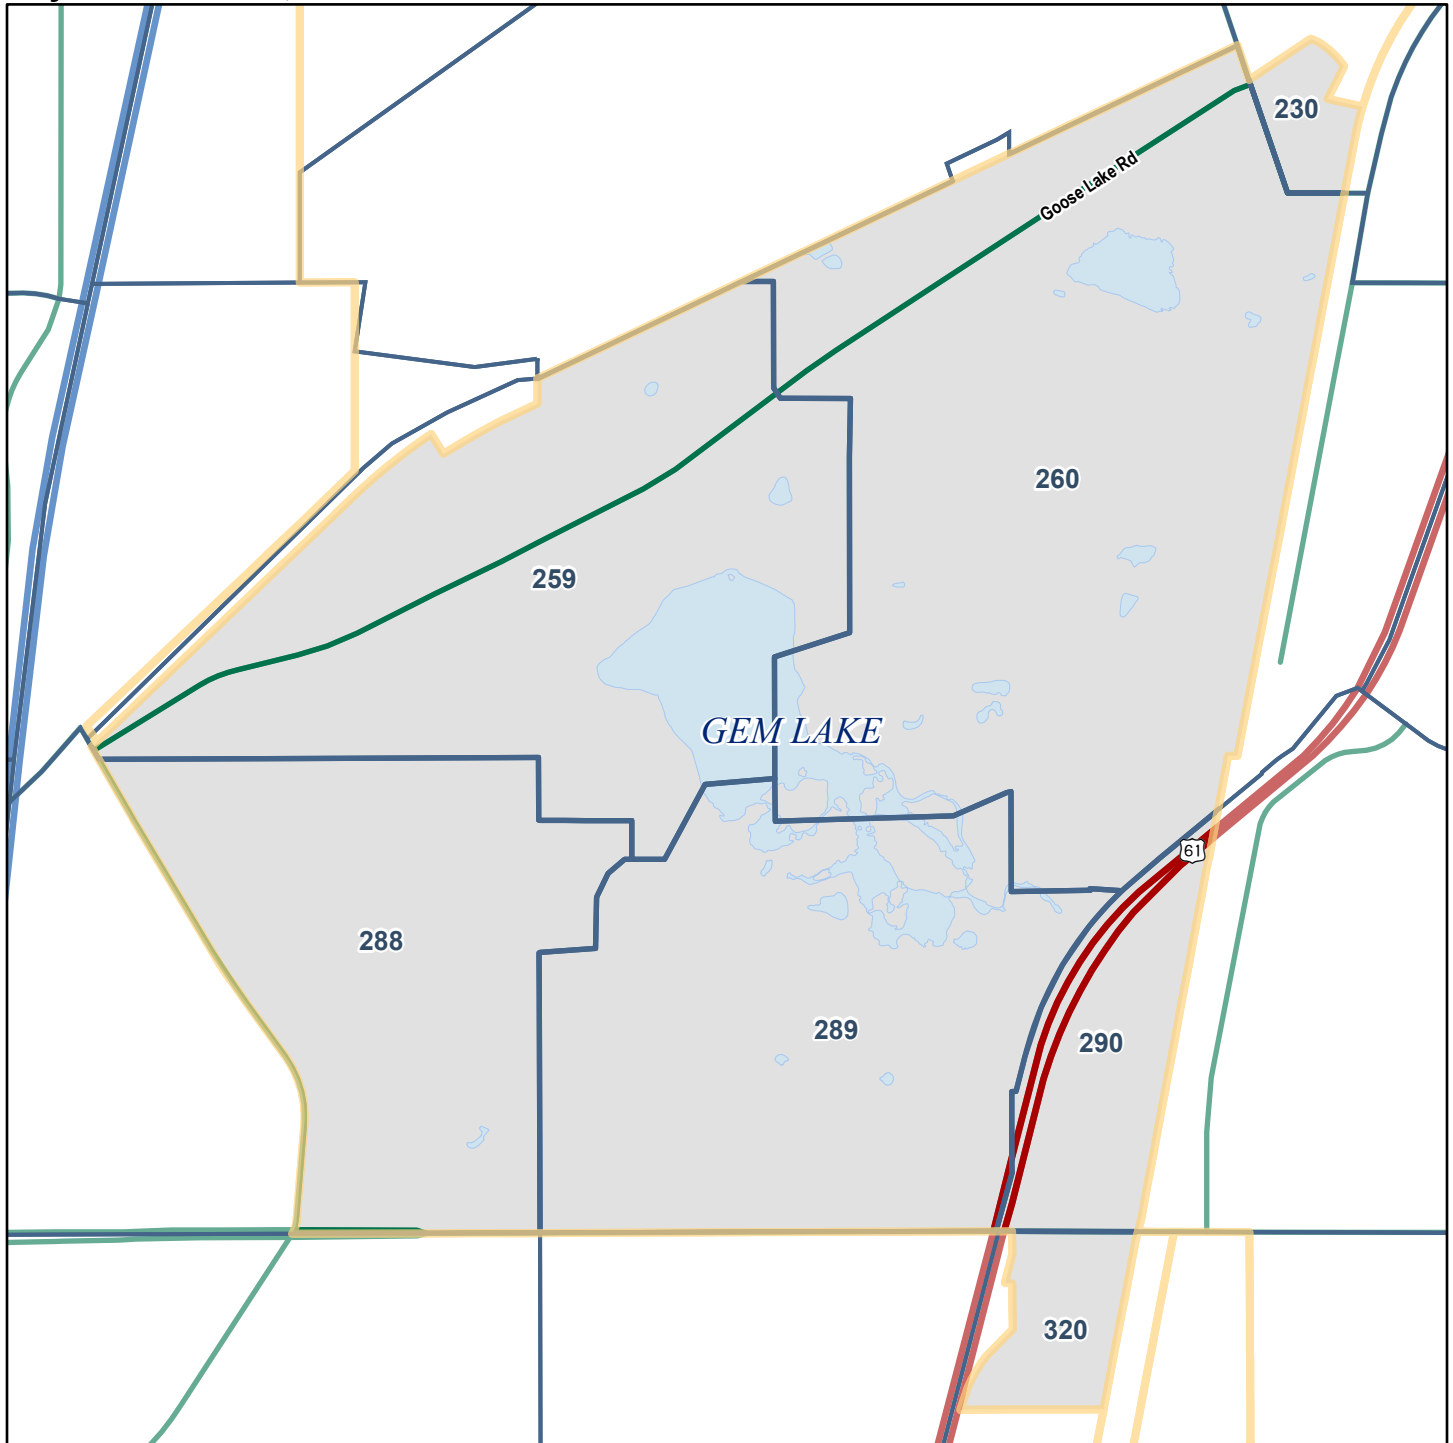

City of GEM LAKE, MN

- Hydent
- Hydent - Blue Cap
- Hydent - Green Cap
- Hydent - Red Cap
- Hydent - Yellow Cap

- ▮ Primary/Secondary School
- ▮ College/University
- ▮ City Hall
- ▮ Fire Station
- ▮ Hospital
- ▮ Libraries
- ▮ Police Station
- ▮ County Office
- ▮ Shopping Centers

- ▮ Building
- ▮ Water
- ▮ Golf Course
- ▮ State/Local Park
- ▮ Cemetery
- ▮ Airport
- ▮ Military Install
- ▮ Fair Grounds
- ▮ Municipal Boundary

- ▮ Highways
- ▮ Streets
- ▮ Railroad
- ▮ Ditch
- ▮ Interstate Highway
- ▮ US Highway
- ▮ State Highway
- ▮ County Road

Prepared by Ramsey County Enterprise GIS
 RCGISMetaData@Co.Ramsey.MN.US
 ReferenceMap 1/3/2025

Street Index

Big Fox Road	288
County Road E East	288,289,290,320
Daniels Farm Road	289
Goose Lake Road	259,260
Haven Lane	259
Highway 61	289,290,320
Hillary Farm Lane	260
Hoffman Road	231,260,290,320
Labore Road	259,288
Little Fox Lane	288
Otter Lake Road	230,260
Scheuneman Road	260,290
Summit Farm Lane	289
Tessier Road	259