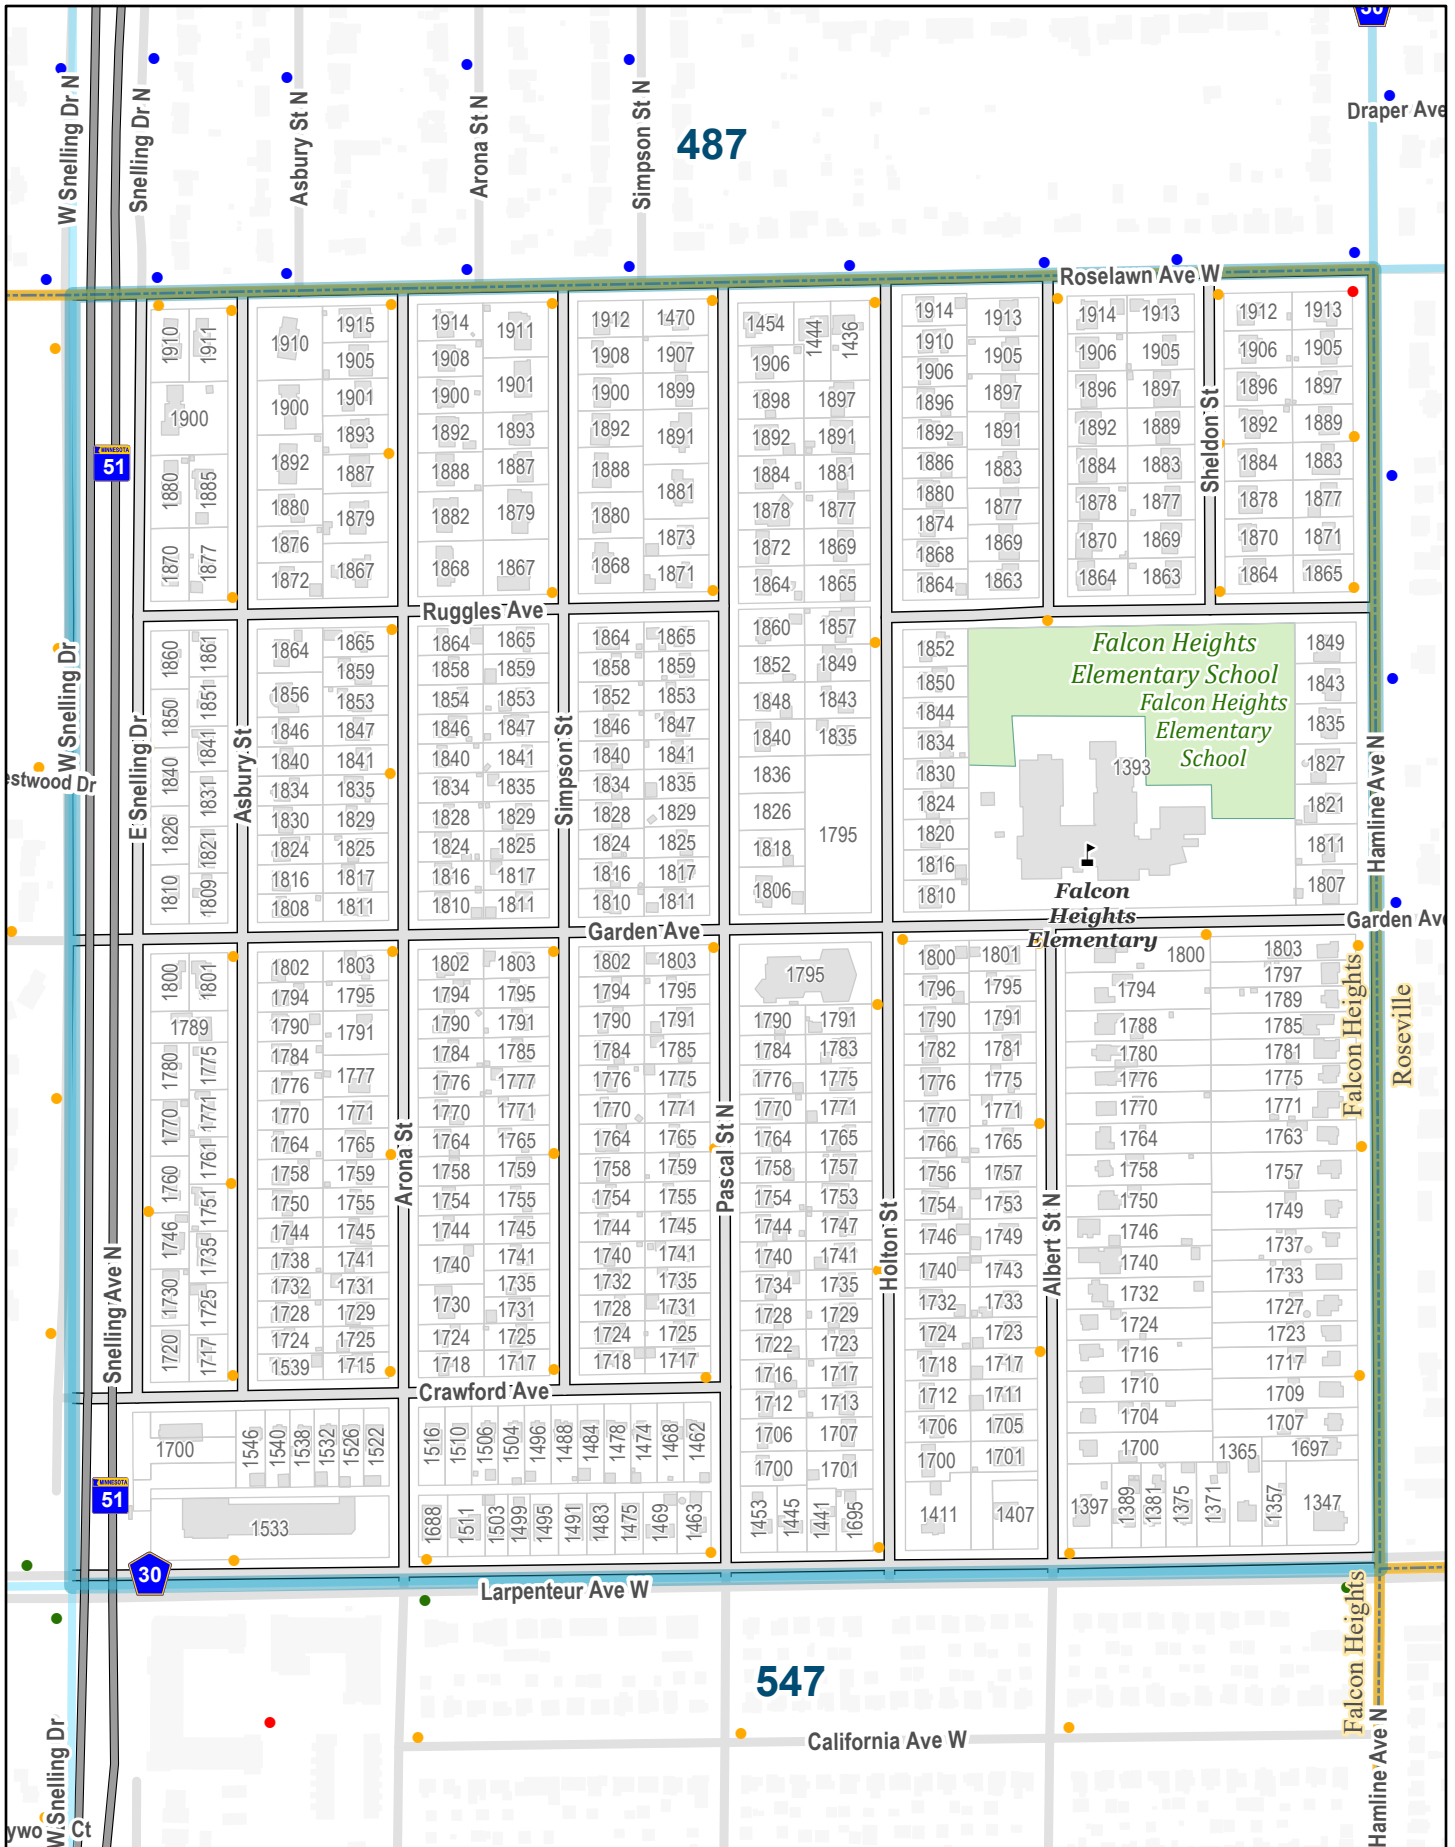

## Street Index

|                        |  |                       |                         |
|------------------------|--|-----------------------|-------------------------|
| Albert Street North    | 517,547                                | Questwood Drive       | 516                     |
| Arona Street           | 517,547                                | Randall Avenue        | 545,575,576             |
| Asbury Street          | 517                                    | Ray Place             | 575                     |
| Autumn Street          | 485,515                                | Roselawn Avenue West  | 484,485,486,487,514,517 |
| Bazaar Service Road    | 576                                    | Ruggles Avenue        | 517                     |
| Boyd Avenue            | 575                                    | Saint Marys Street    | 516,546                 |
| Buford Avenue          | 545,574,575                            | Sheldon Street        | 517                     |
| Buford Circle          | 545                                    | Simpson Street        | 517                     |
| Buford Place           | 545                                    | Snelling Avenue North | 517,546,547             |
| Burton Street          | 544                                    | Stevens Street        | 576                     |
| California Avenue West | 547,548                                | Summer Street         | 515                     |
| Canfield Street        | 576                                    | Tatum Street          | 485,515,545             |
| Carnes Avenue          | 576                                    | U of M Transitway     | 575,576                 |
| Carter Avenue          | 575                                    | Underwood Street      | 516,546,576             |
| Chambers Street        | 576                                    | Upper Buford Circle   | 545                     |
| Cleveland Avenue North | 485,515,544,545,574,575                | Vincent Street        | 544                     |
| Clough Street          | 576                                    | West Snelling Drive   | 516,546                 |
| Coffman Street         | 514,544                                | Wright Avenue         | 576                     |
| Commissary Loop        | 576                                    |                       |                         |
| Commonwealth Avenue    | 575                                    |                       |                         |
| Como Avenue            | 576,577,605,606                        |                       |                         |
| Como Loop State Fair   | 576                                    |                       |                         |
| Cooper Street          | 546,576                                |                       |                         |
| Cosgrove Street        | 546,576                                |                       |                         |
| Crawford Avenue        | 516,517                                |                       |                         |
| Dan Elmer Way          | 546,576                                |                       |                         |
| Dan Patch Avenue       | 575,576                                |                       |                         |
| Dudley Avenue          | 545                                    |                       |                         |
| East Snelling Drive    | 517,547                                |                       |                         |
| Eckles Avenue          | 575                                    |                       |                         |
| Fairview Avenue North  | 486,516,545,546                        |                       |                         |
| Field Road North       | 545                                    |                       |                         |
| Fifield Place          | 575                                    |                       |                         |
| Fifield Street         | 575                                    |                       |                         |
| Fitch Avenue           | 575                                    |                       |                         |
| Folwell Avenue         | 544,545                                |                       |                         |
| Fry Street             | 516,546                                |                       |                         |
| Fulham Street          | 514,543,544                            |                       |                         |
| Garden Avenue          | 515,516,517                            |                       |                         |
| Gibbs Avenue           | 575                                    |                       |                         |
| Gortner Avenue         | 515,545,575                            |                       |                         |
| Hamline Avenue North   | 517,518,547,548                        |                       |                         |
| Heffron Ridge          | 576                                    |                       |                         |
| Hendon Avenue          | 545                                    |                       |                         |
| Hollywood Court        | 546                                    |                       |                         |
| Holton Street          | 517,547                                |                       |                         |
| Howell Street North    | 515                                    |                       |                         |
| Hoyt Avenue West       | 544,546,547,548,574                    |                       |                         |
| Idaho Avenue West      | 547,548                                |                       |                         |
| Infield Road           | 576                                    |                       |                         |
| Iowa Avenue West       | 547,548                                |                       |                         |
| Judson Avenue          | 576                                    |                       |                         |
| Knapp Street           | 575                                    |                       |                         |
| Larpenteur Avenue West | 514,515,516,517,544,545<br>546,547,548 |                       |                         |
| Lee Avenue             | 546                                    |                       |                         |
| Liggett Street         | 576                                    |                       |                         |
| Lindig Street          | 515,545                                |                       |                         |
| Maple Court            | 515                                    |                       |                         |
| Maple Knoll Drive      | 516                                    |                       |                         |
| Mighty Midway          | 576                                    |                       |                         |
| Moore Street           | 515                                    |                       |                         |
| Murphy Avenue          | 546                                    |                       |                         |
| Nelson Street          | 576                                    |                       |                         |
| Northrop Street        | 544                                    |                       |                         |
| Pascal Street North    | 517,547                                |                       |                         |
| Prior Avenue North     | 485,515,545                            |                       |                         |