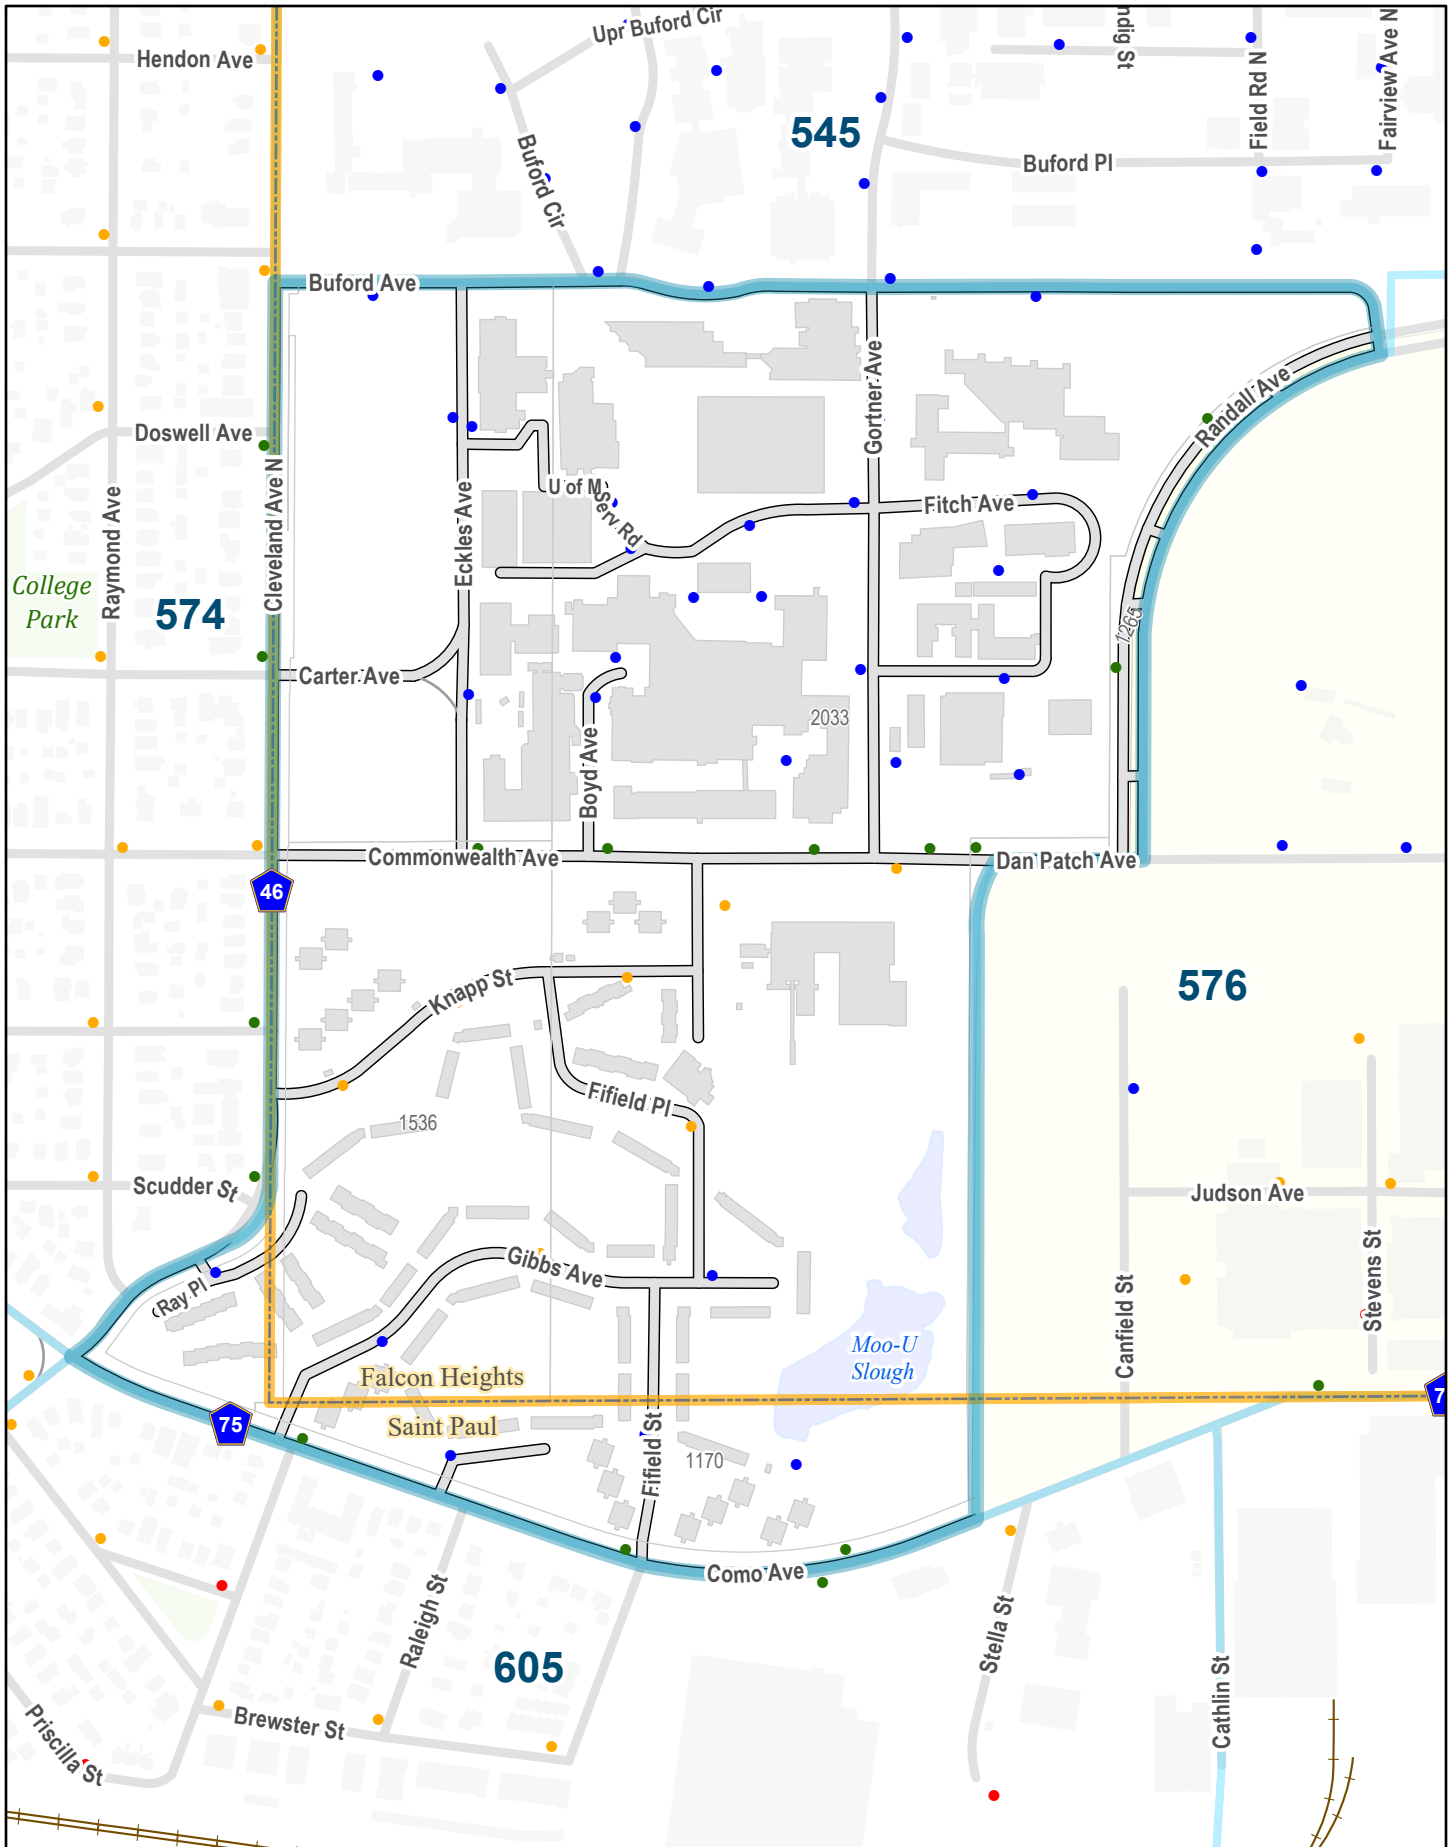

## Street Index

|                        |  |                       |                         |
|------------------------|--|-----------------------|-------------------------|
| Albert Street North    | 517,547                                | Questwood Drive       | 516                     |
| Arona Street           | 517,547                                | Randall Avenue        | 545,575,576             |
| Asbury Street          | 517                                    | Ray Place             | 575                     |
| Autumn Street          | 485,515                                | Roselawn Avenue West  | 484,485,486,487,514,517 |
| Bazaar Service Road    | 576                                    | Ruggles Avenue        | 517                     |
| Boyd Avenue            | 575                                    | Saint Marys Street    | 516,546                 |
| Buford Avenue          | 545,574,575                            | Sheldon Street        | 517                     |
| Buford Circle          | 545                                    | Simpson Street        | 517                     |
| Buford Place           | 545                                    | Snelling Avenue North | 517,546,547             |
| Burton Street          | 544                                    | Stevens Street        | 576                     |
| California Avenue West | 547,548                                | Summer Street         | 515                     |
| Canfield Street        | 576                                    | Tatum Street          | 485,515,545             |
| Carnes Avenue          | 576                                    | U of M Transitway     | 575,576                 |
| Carter Avenue          | 575                                    | Underwood Street      | 516,546,576             |
| Chambers Street        | 576                                    | Upper Buford Circle   | 545                     |
| Cleveland Avenue North | 485,515,544,545,574,575                | Vincent Street        | 544                     |
| Clough Street          | 576                                    | West Snelling Drive   | 516,546                 |
| Coffman Street         | 514,544                                | Wright Avenue         | 576                     |
| Commissary Loop        | 576                                    |                       |                         |
| Commonwealth Avenue    | 575                                    |                       |                         |
| Como Avenue            | 576,577,605,606                        |                       |                         |
| Como Loop State Fair   | 576                                    |                       |                         |
| Cooper Street          | 546,576                                |                       |                         |
| Cosgrove Street        | 546,576                                |                       |                         |
| Crawford Avenue        | 516,517                                |                       |                         |
| Dan Elmer Way          | 546,576                                |                       |                         |
| Dan Patch Avenue       | 575,576                                |                       |                         |
| Dudley Avenue          | 545                                    |                       |                         |
| East Snelling Drive    | 517,547                                |                       |                         |
| Eckles Avenue          | 575                                    |                       |                         |
| Fairview Avenue North  | 486,516,545,546                        |                       |                         |
| Field Road North       | 545                                    |                       |                         |
| Fifield Place          | 575                                    |                       |                         |
| Fifield Street         | 575                                    |                       |                         |
| Fitch Avenue           | 575                                    |                       |                         |
| Folwell Avenue         | 544,545                                |                       |                         |
| Fry Street             | 516,546                                |                       |                         |
| Fulham Street          | 514,543,544                            |                       |                         |
| Garden Avenue          | 515,516,517                            |                       |                         |
| Gibbs Avenue           | 575                                    |                       |                         |
| Gortner Avenue         | 515,545,575                            |                       |                         |
| Hamline Avenue North   | 517,518,547,548                        |                       |                         |
| Heffron Ridge          | 576                                    |                       |                         |
| Hendon Avenue          | 545                                    |                       |                         |
| Hollywood Court        | 546                                    |                       |                         |
| Holton Street          | 517,547                                |                       |                         |
| Howell Street North    | 515                                    |                       |                         |
| Hoyt Avenue West       | 544,546,547,548,574                    |                       |                         |
| Idaho Avenue West      | 547,548                                |                       |                         |
| Infield Road           | 576                                    |                       |                         |
| Iowa Avenue West       | 547,548                                |                       |                         |
| Judson Avenue          | 576                                    |                       |                         |
| Knapp Street           | 575                                    |                       |                         |
| Larpenteur Avenue West | 514,515,516,517,544,545<br>546,547,548 |                       |                         |
| Lee Avenue             | 546                                    |                       |                         |
| Liggett Street         | 576                                    |                       |                         |
| Lindig Street          | 515,545                                |                       |                         |
| Maple Court            | 515                                    |                       |                         |
| Maple Knoll Drive      | 516                                    |                       |                         |
| Mighty Midway          | 576                                    |                       |                         |
| Moore Street           | 515                                    |                       |                         |
| Murphy Avenue          | 546                                    |                       |                         |
| Nelson Street          | 576                                    |                       |                         |
| Northrop Street        | 544                                    |                       |                         |
| Pascal Street North    | 517,547                                |                       |                         |
| Prior Avenue North     | 485,515,545                            |                       |                         |