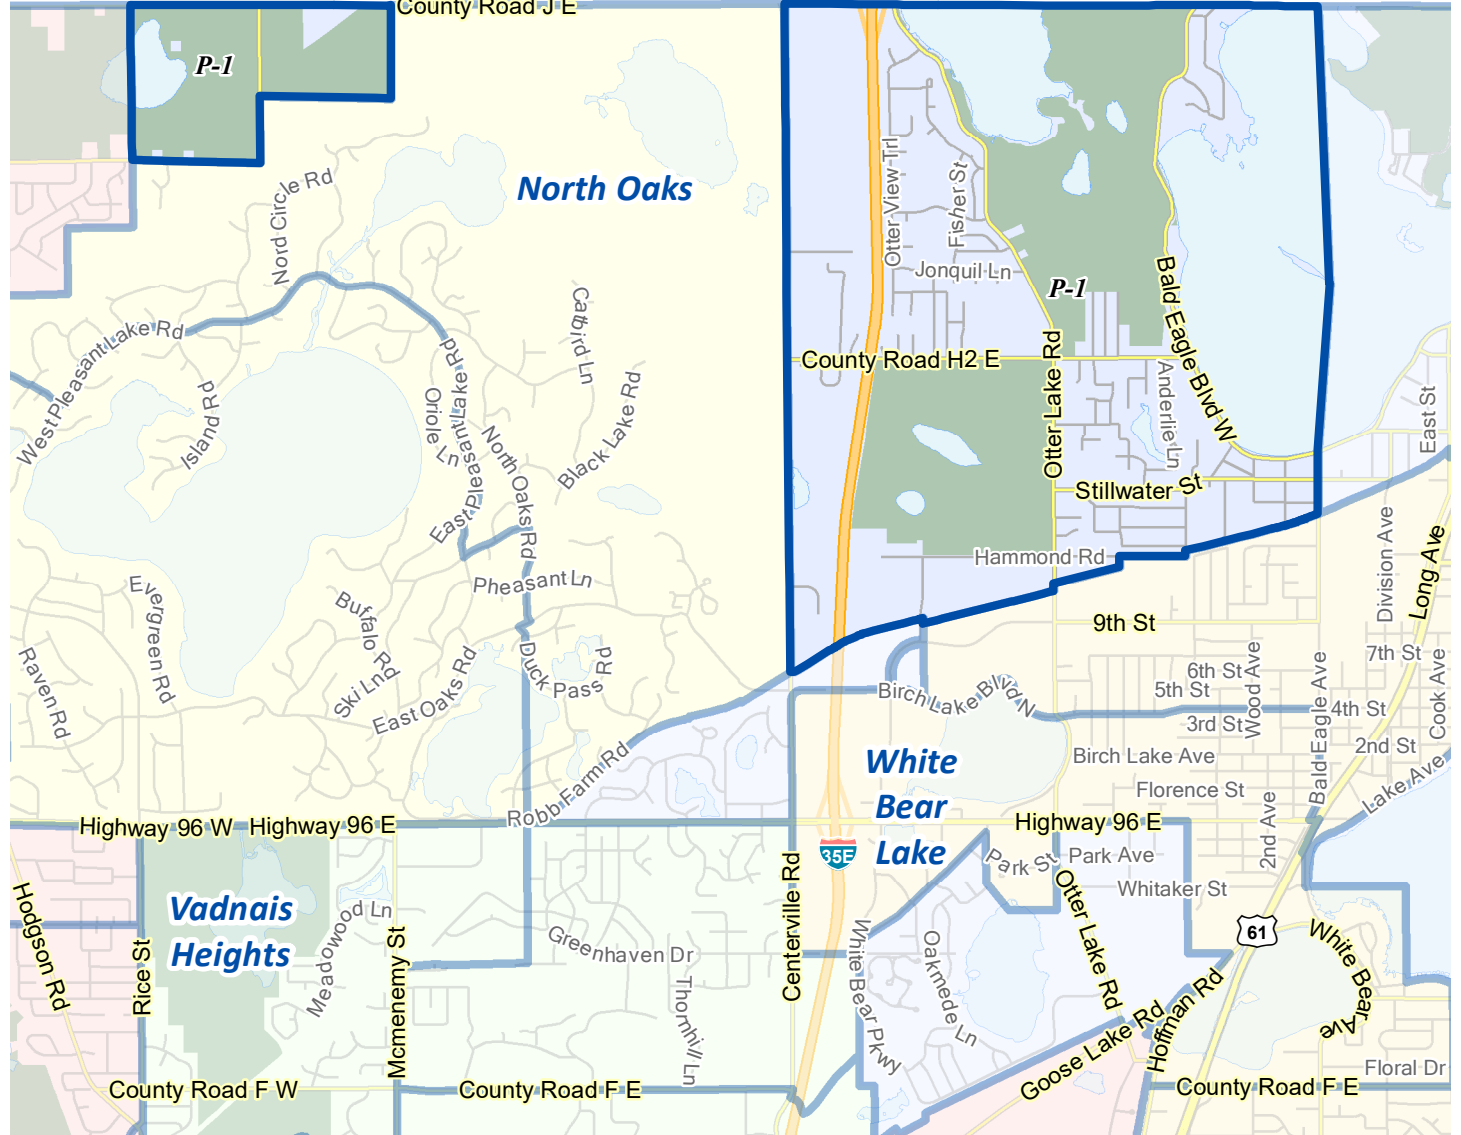

Ash St

County Road J E

P-1

North Oaks

Vadnais Heights

White Bear Lake

-  Precincts
-  County/Regional Park
-  Interstate
-  US & MN Highway
-  County Road
-  Ramp
-  Municipal Street